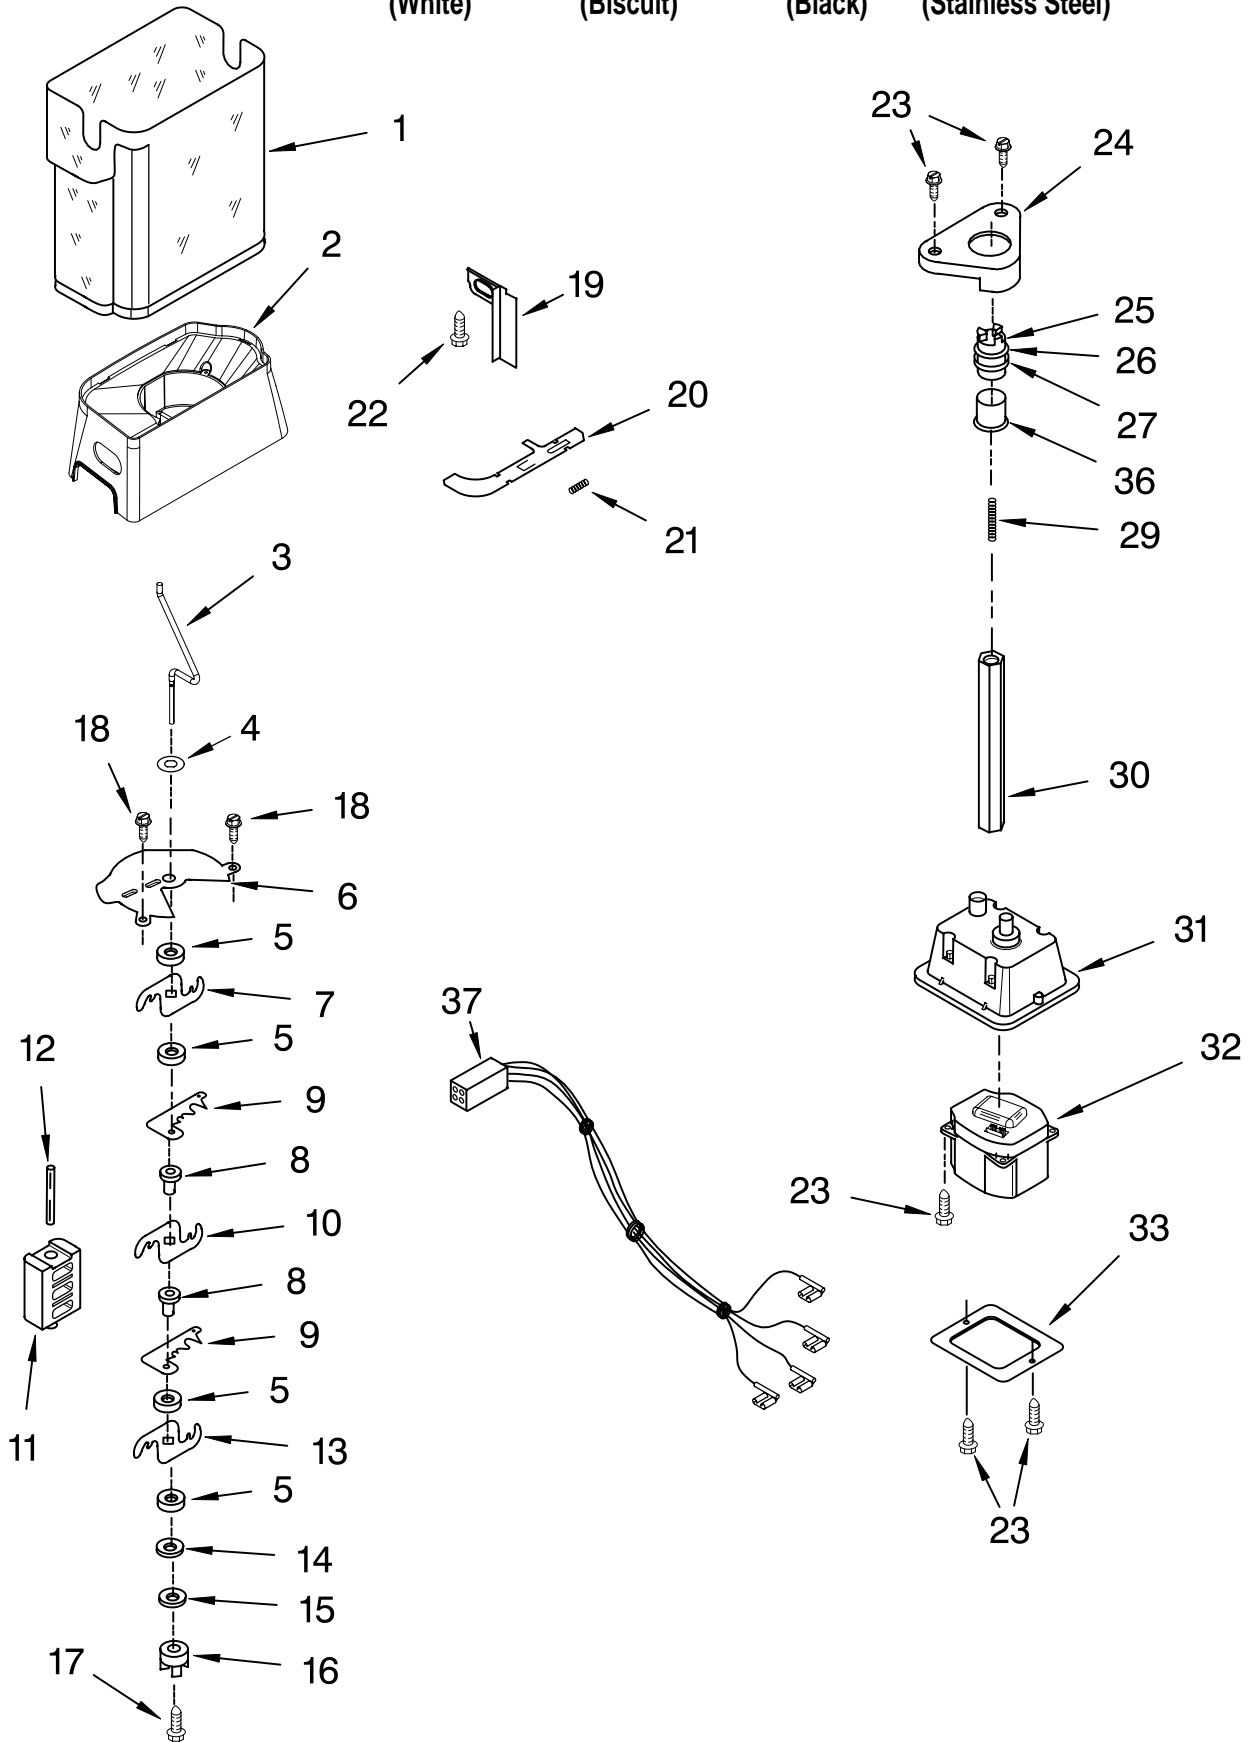

MOTOR AND ICE CONTAINER PARTS

For Models: GC5SHEXNQ03, GC5SHEXNT03, GC5SHEXNB03, GC5SHEXNS03
(White) (Biscuit) (Black) (Stainless Steel)

FOR ORDERING INFORMATION REFER TO PARTS PRICE LIST

MOTOR AND ICE CONTAINER PARTS

For Models: GC5SHEXNQ03, GC5SHEXNT03, GC5SHEXNB03, GC5SHEXNS03
(White) (Biscuit) (Black) (Stainless Steel)

Illus. No.	Part No.	DESCRIPTION
1	2223317	Ice Bin
2	2255574	Crusher Bin
3	2258222	Auger
4	2258220	Washer
5	1119007	Spacer, Flat (6)
6	2255460	Cover, Crusher
7	2257024	Blade, Rotary
8	1119005	Spacer, Step (2)
9	2257020	Blade, Fixed
10	2257023	Blade, Rotary
11	2198602	Block, Blade
12	489229	Roll Pin
13	2257022	Blade, Rotary
14	489235	Washer, Plain
15	2198661	Washer, Coupling
16	2220457	Coupling
17	8281164	Screw
18	3400065	Screw
19	2255575	Button, Bin
20	2212371	Latch, Bin
21	2198608	Spring, Latch
22	2198671	Screw
23	8281163	Screw
24	2212369	Holder
25	2220458	Coupling, Bottom
26	2198628	Seal
27	2212370	Washer
29	2198607	Spring
30	999536	Drive Shaft
31	2256154	Enclosure, Motor
32	2188860	Dispenser, Motor
33	2212305	Cover
36	2212365	Sleeve, Coupling
37	2187725	Wire Harness, IDI Motor
100	2258249	Ice Container (Complete)