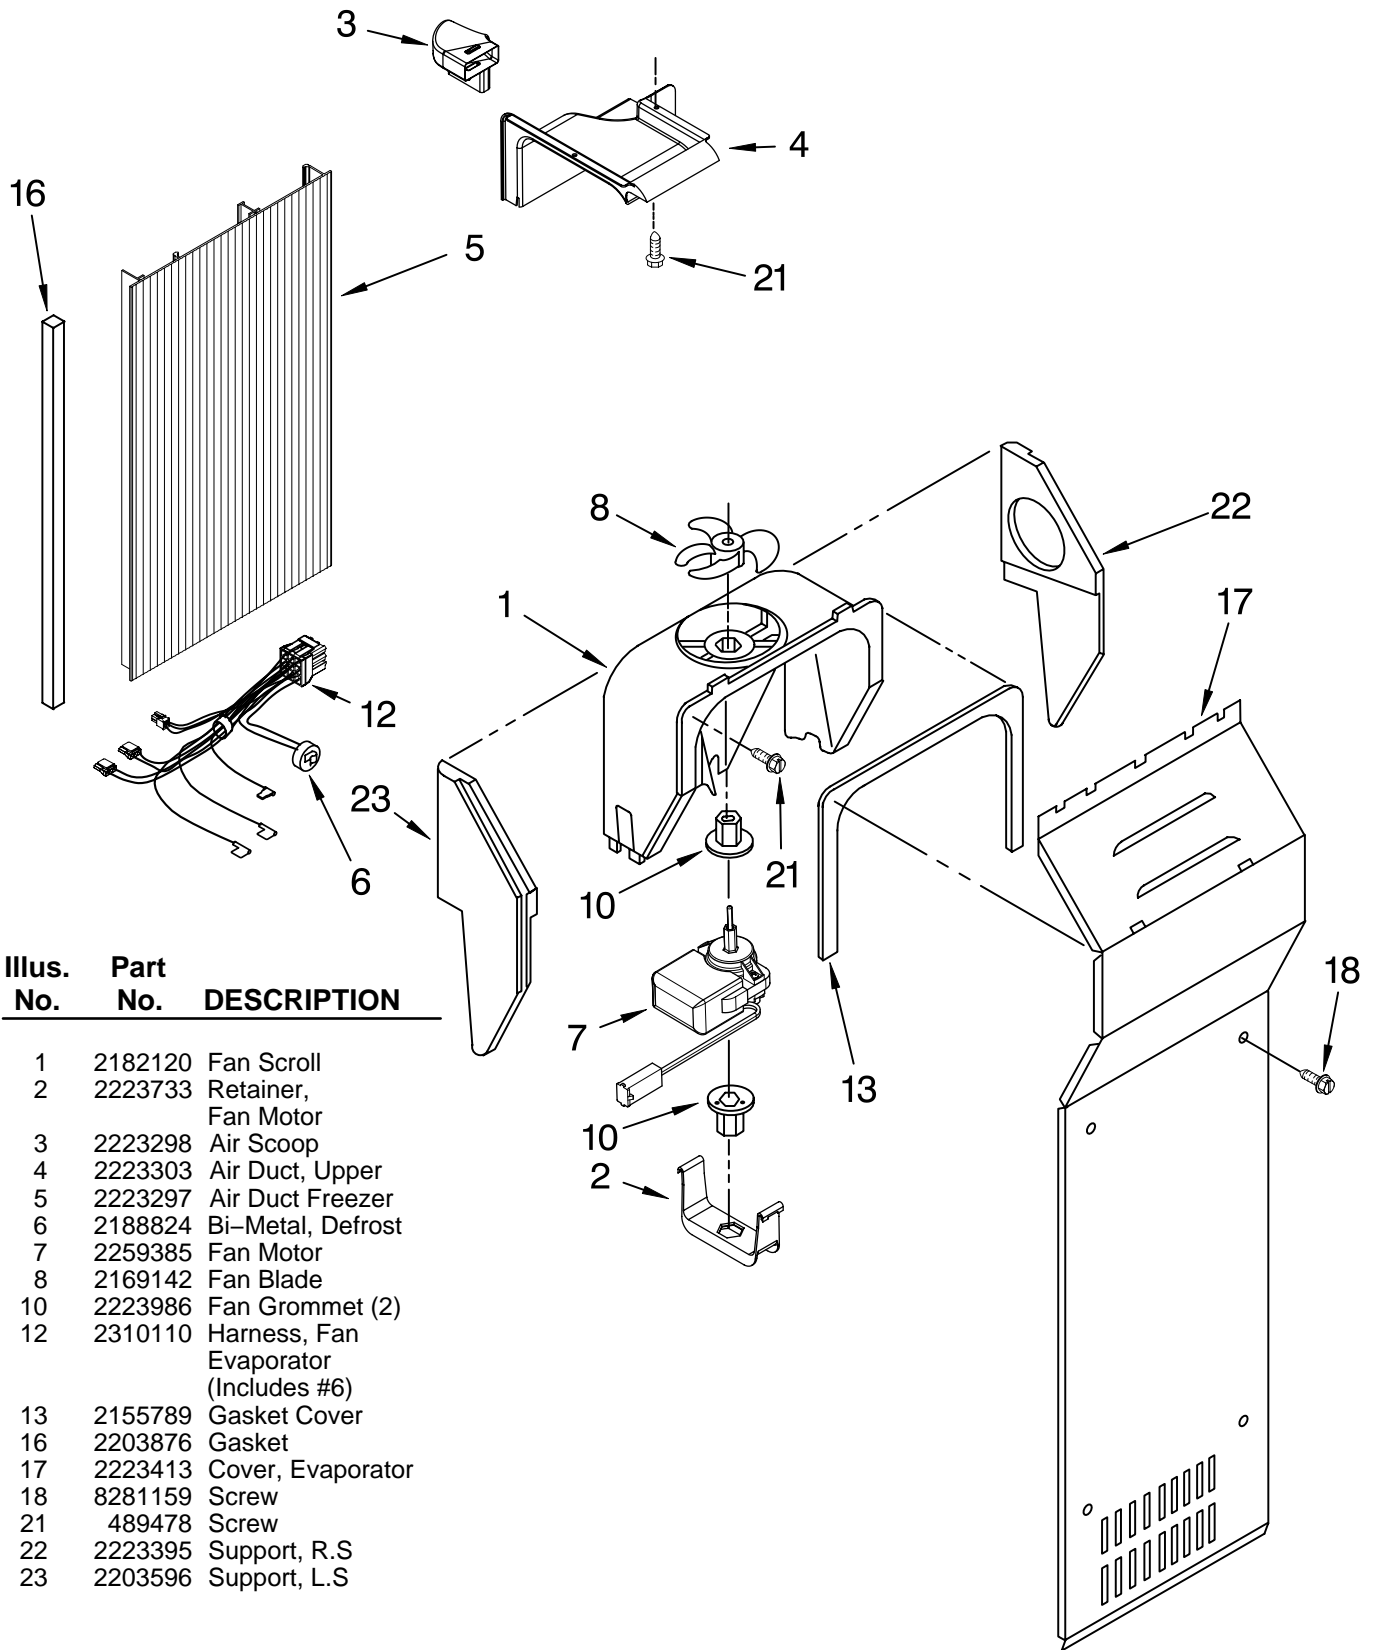

AIR FLOW PARTS

For Models: GC5SHEXNQ03, GC5SHEXNT03, GC5SHEXNB03, GC5SHEXNS03
(White) (Biscuit) (Black) (Stainless Steel)

Illus. No.	Part No.	DESCRIPTION
1	2182120	Fan Scroll
2	2223733	Retainer, Fan Motor
3	2223298	Air Scoop
4	2223303	Air Duct, Upper
5	2223297	Air Duct Freezer
6	2188824	Bi-Metal, Defrost
7	2259385	Fan Motor
8	2169142	Fan Blade
10	2223986	Fan Grommet (2)
12	2310110	Harness, Fan Evaporator (Includes #6)
13	2155789	Gasket Cover
16	2203876	Gasket
17	2223413	Cover, Evaporator
18	8281159	Screw
21	489478	Screw
22	2223395	Support, R.S
23	2203596	Support, L.S

FOR ORDERING INFORMATION REFER TO PARTS PRICE LIST