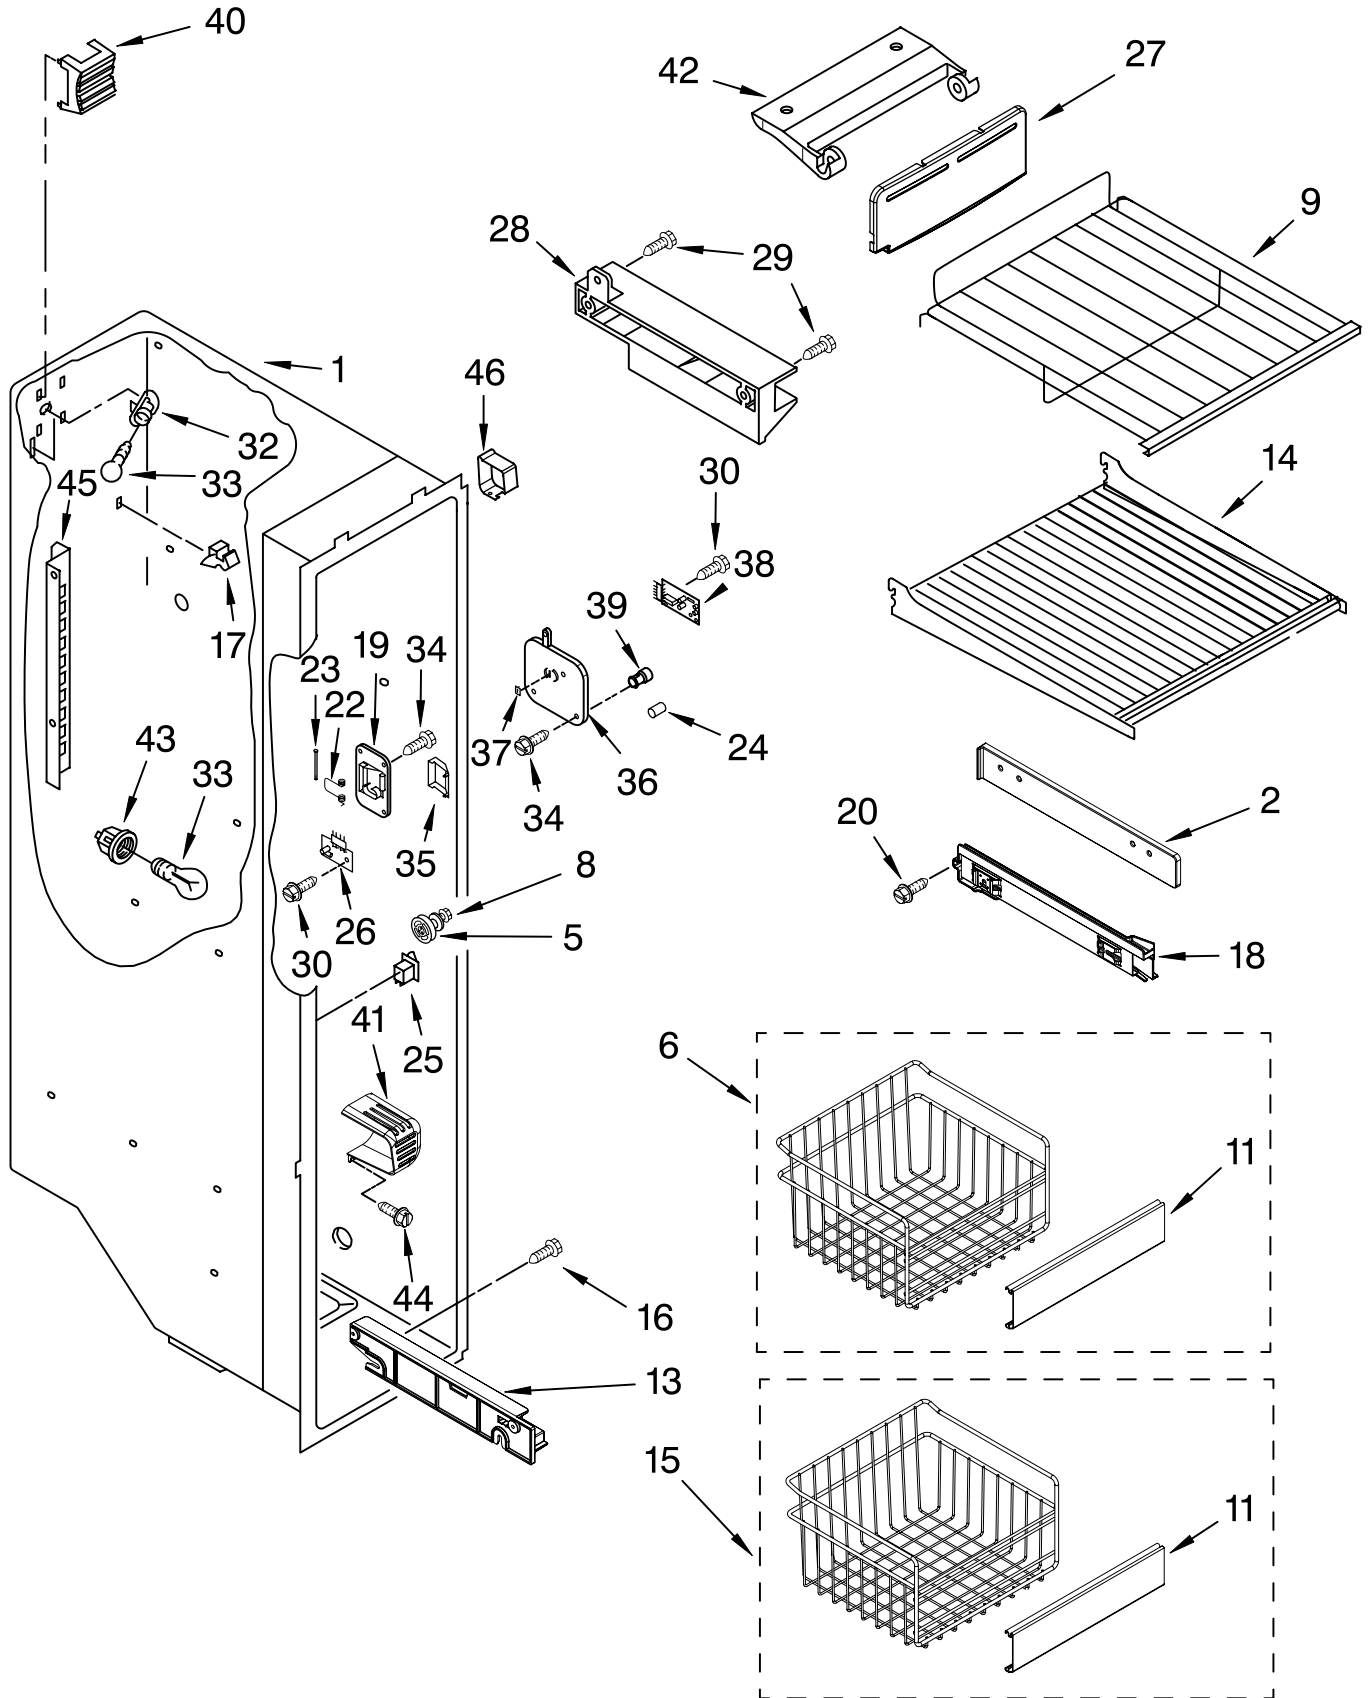

FREEZER LINER PARTS

For Models: GC5SHEXNQ03, GC5SHEXNT03, GC5SHEXNB03, GC5SHEXNS03
(White) (Biscuit) (Black) (Stainless Steel)

FOR ORDERING INFORMATION REFER TO PARTS PRICE LIST

FREEZER LINER PARTS

For Models: GC5SHEXNQ03, GC5SHEXNT03, GC5SHEXNB03, GC5SHEXNS03
(White) (Biscuit) (Black) (Stainless Steel)

Illus. No.	Part No.	DESCRIPTION
1		Liner (Not A Serviceable Part)
2	2223777	Spacer, Slide (2)
5	2196483	Stud Assembly
6	2223690	Basket, Deep (2)
8	8281158	Screw
9	2223500	Shelf Assembly, Cantilever (2)
11	2223782	Front, Basket
13		Shelf Track
	2223787	Right Side
	2223788	Left Side
14	2223681	Shelf, Fixed
15	2223692	Basket, Lower
16	486298	Screw
17	842534	Clip, Air Duct (2)
18		Glide Assembly, Basket (2)
	2301544	Right Side
	2301545	Left Side
19	2223991	Cover, Emitter
20	8534064	Screw
22	2198635	Spring
23	2198634	Pin
24	2198665	Tube, P.C. Board
25	1115373	Switch, Rocker Arm
26	2220398	P.C. Board Emitter
27	2223321	Cover, Ice Maker
28		Slide, Ice Maker Mounting
	2212321	Right Side
	2306900	Left Side
29	489478	Screw
30	489214	Screw
32	2162085	Light Socket
33	2255743	Light Bulb
34	8281185	Screw
35	2198633	Flipper
36	2255558	Cover, Receiver
37	2255562	Slide, Ice Maker Shut Off
38	2255114	P.C. Board, Receiver
39	2198643	Lens
40	2198589	Light Shield
41	2212340	Light Lens
42	2198641	Bracket, Ice Maker Cover
43	2155597	Socket, Light
44	3400893	Screw
45		Ladder
	2223414	Left Side
	2223415	Right Side
46	2306901	Shield, Wiring

FOR ORDERING INFORMATION REFER TO PARTS PRICE LIST