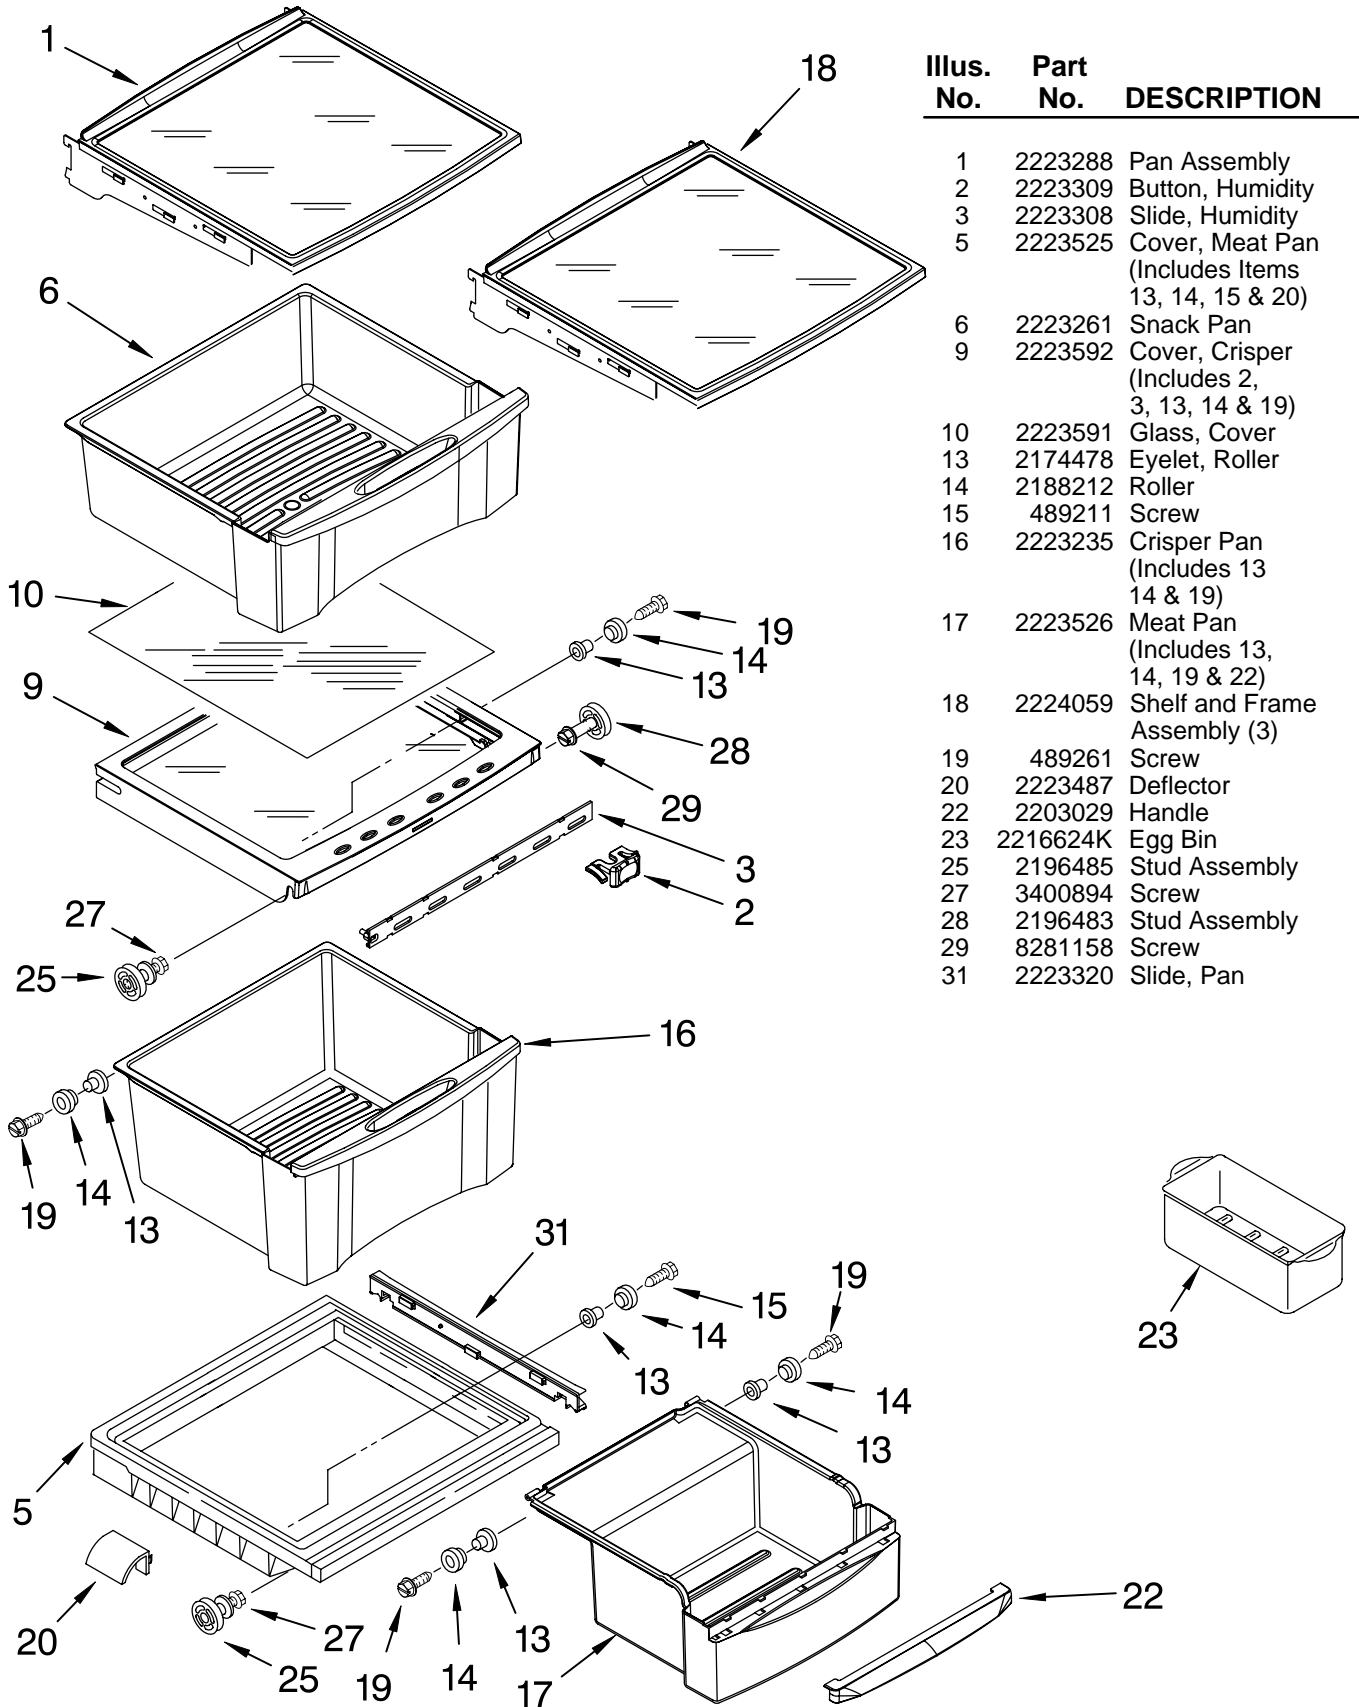

# REFRIGERATOR LINER PARTS

For Models: GC5SHEXNQ03, GC5SHEXNT03, GC5SHEXNB03, GC5SHEXNS03  
 (White) (Biscuit) (Black) (Stainless Steel)

Illus. No.	Part No.	DESCRIPTION
1		Liner (Not A Serviceable Part)
2	2223338	Escutcheon, Meat Pan Control
3	2223339	Slide Meat Pan Control
6	1118894	Switch, Rocker Arm
7	2188820	Thermistor
9	2223456	Ladder, Shelf (2)
10	2261601	Housing, Door Control
11	489084	Screw
14	2171846	Release Valve
15	2209204	Clip, Thermistor
16	2179404K	Rack, Wine & Egg
17	1116793	Cover, Thermistor
18	489478	Screw
19	2304597	Gasket, Air Baffle
20	2223403	Cover, Air Baffle
24	2224076	Air Diffuser Assembly
25	2220377	Air Baffle Socket
29	2162085	Reservoir
31	2223876	Strap
32	2307062	Strap
33	2255743	Light Bulb
34	2223663	Light Lens Screw
37	488280	Screw

# REFRIGERATOR SHELF PARTS

For Models: GC5SHEXNQ03, GC5SHEXNT03, GC5SHEXNB03, GC5SHEXNS03  
(White) (Biscuit) (Black) (Stainless Steel)

Illus. No.	Part No.	DESCRIPTION
1	2223288	Pan Assembly
2	2223309	Button, Humidity
3	2223308	Slide, Humidity
5	2223525	Cover, Meat Pan (Includes Items 13, 14, 15 & 20)
6	2223261	Snack Pan
9	2223592	Cover, Crisper (Includes 2, 3, 13, 14 & 19)
10	2223591	Glass, Cover
13	2174478	Eyelet, Roller
14	2188212	Roller
15	489211	Screw
16	2223235	Crisper Pan (Includes 13, 14 & 19)
17	2223526	Meat Pan (Includes 13, 14, 19 & 22)
18	2224059	Shelf and Frame Assembly (3)
19	489261	Screw
20	2223487	Deflector
22	2203029	Handle
23	2216624K	Egg Bin
25	2196485	Stud Assembly
27	3400894	Screw
28	2196483	Stud Assembly
29	8281158	Screw
31	2223320	Slide, Pan