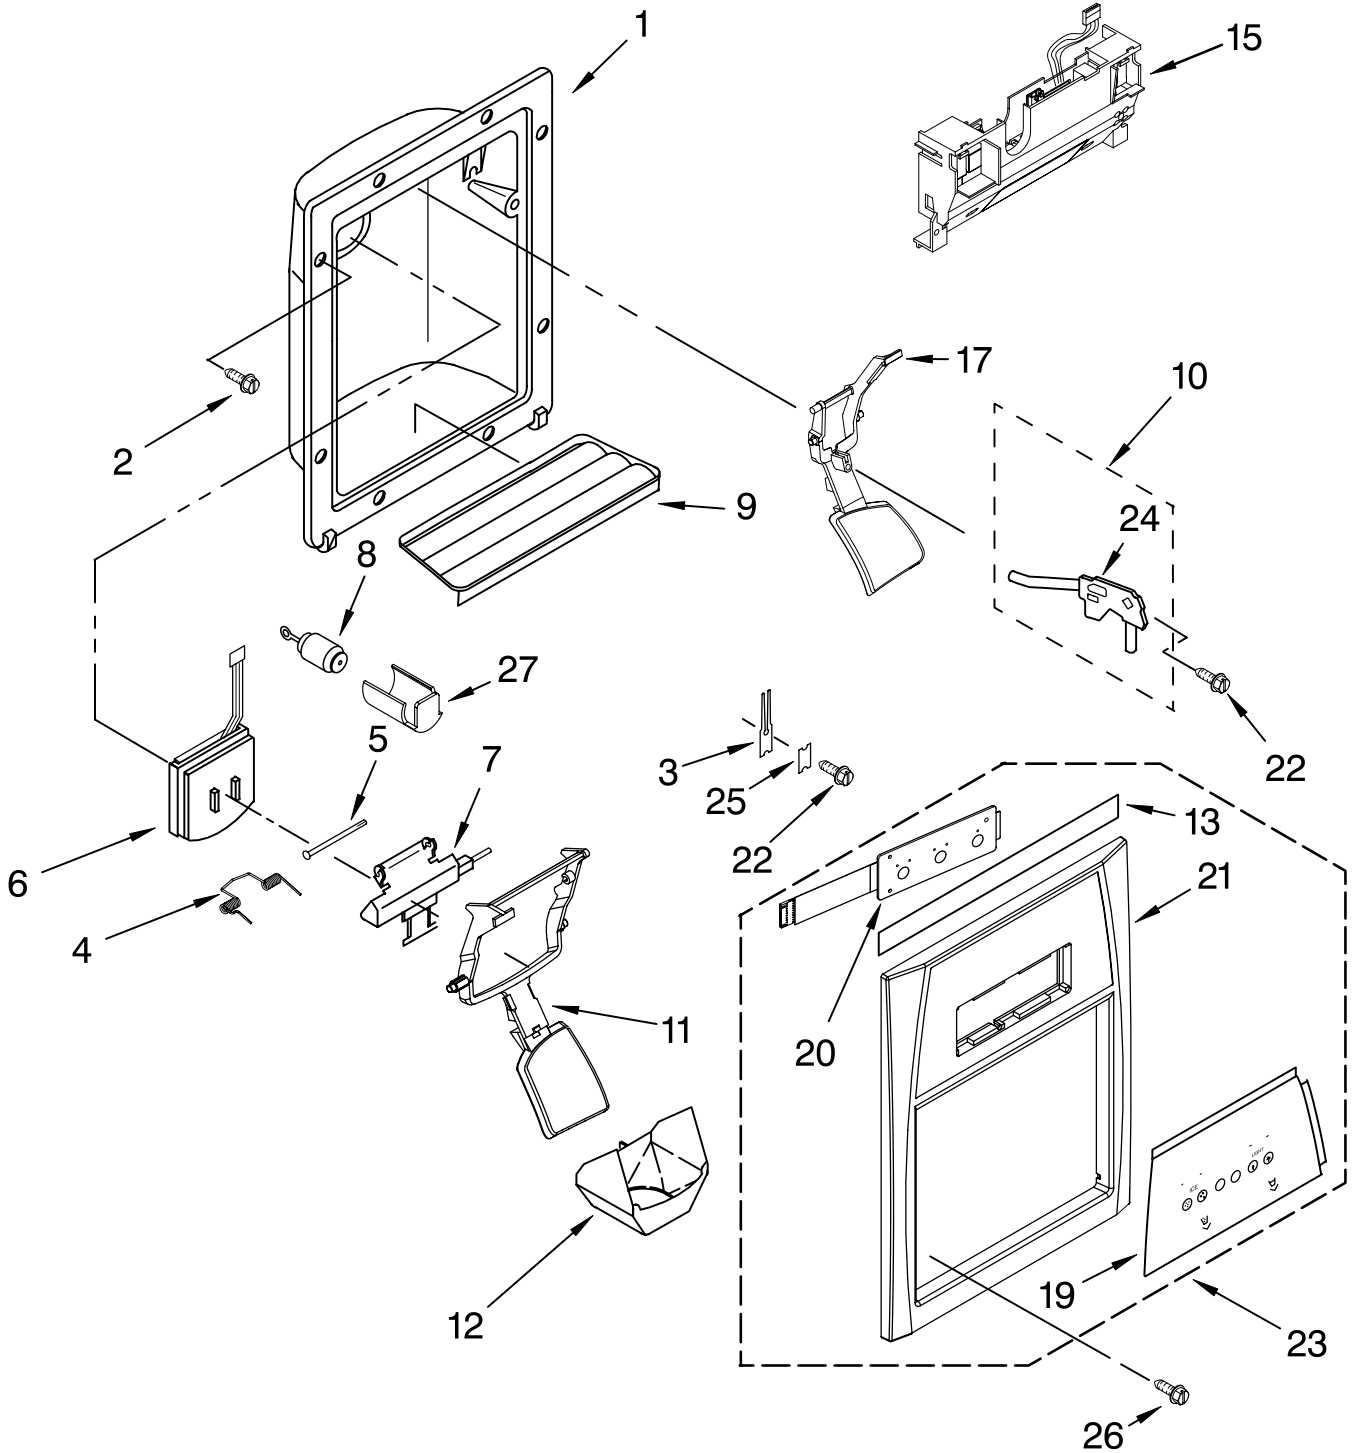

DISPENSER FRONT PARTS

For Models: GC5SHEXNQ03, GC5SHEXNT03, GC5SHEXNB03, GC5SHEXNS03
(White) (Biscuit) (Black) (Stainless Steel)

FOR ORDERING INFORMATION REFER TO PARTS PRICE LIST

DISPENSER FRONT PARTS

For Models: GC5SHEXNQ03, GC5SHEXNT03, GC5SHEXNB03, GC5SHEXNS03
(White) (Biscuit) (Black) (Stainless Steel)

Illus. No.	Part No.	DESCRIPTION
1		Housing, Dispenser (Not Serviced)
2	3196537	Screw
3	2194719	Retainer, Levers
4	2180209	Spring, Torsion
5	2196195	Pin
6	2180353	Door, Ice
7	2304355	Door Mechanism Assembly
8	2205686	Mechanism Delay
9		Grille, Overflow
	2206670W	White
	2206670T	Biscuit
	2206670B	Black
10	2221562	Water Fitting Assembly (Includes Water Tube)
11		Lever, Ice Dispenser
	2255431W	White
	2255431T	Biscuit
	2255431B	Black
12	2180224	Guide, Ice
13	2305571	Gasket
15	2306938	Bracket, Control
17		Lever, Water Dispenser
	2255432W	White
	2255432T	Biscuit
	2255432B	Black
19		Overlay, Front Cover (Not Available, Order #23)
20		LED Display (Not Available, Order #23)
21		Front Cover, Housing (Not Available, Order #23)
22	489000	Screw
23		Front Cover Assembly (Includes Items 13, 19, 20 & 21)
	2224183W	White
	2224183T	Biscuit
	2224183B	Black
24	2304673	Bracket, Dispenser
25	2195051	Strain Relief
26	3400065	Screw
27	2252127	Sleeve, Mechanism

FOR ORDERING INFORMATION REFER TO PARTS PRICE LIST