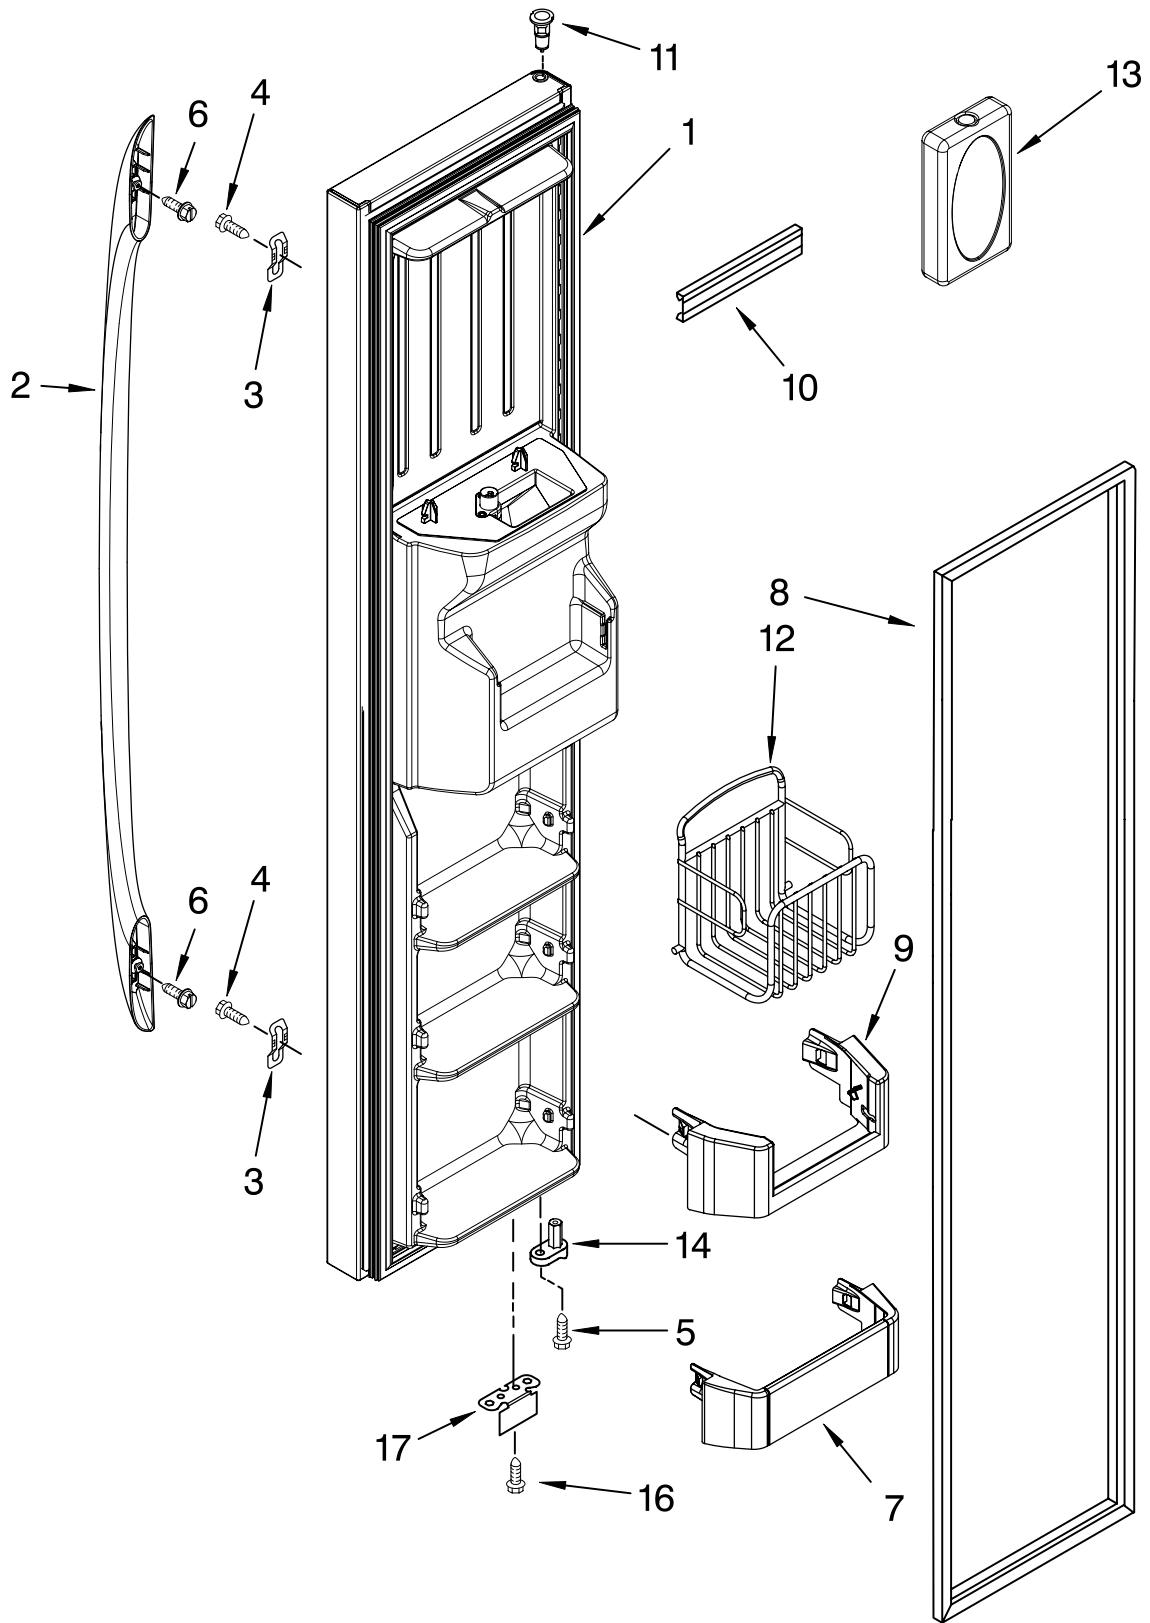

FREEZER DOOR PARTS

For Models: GC5SHEXNQ03, GC5SHEXNT03, GC5SHEXNB03, GC5SHEXNS03
(White) (Biscuit) (Black) (Stainless Steel)

FOR ORDERING INFORMATION REFER TO PARTS PRICE LIST

FREEZER DOOR PARTS

For Models: GC5SHEXNQ03, GC5SHEXNT03, GC5SHEXNB03, GC5SHEXNS03
(White) (Biscuit) (Black) (Stainless Steel)

Illus. No.	Part No.	DESCRIPTION
1		Freezer Door (Includes #8 And Dispenser Front Parts)
	2223424W	White
	2223424T	Biscuit
	2223424B	Black
	2224190SB	Stainless Steel
2		Handle (Includes #6)
	2305993W	White
	2305993T	Biscuit
	2305993B	Black
3	2255411	Clip, Mounting
4	489491	Screw
5	3400012	Screw
6	8533920	Screw
7	2171157K	Shelf Bin
8		Door Gasket, Magnetic
	2223325	Mist Beige
	2223910	Black
9	2223334	Trivet, Tilt-Out (2)
10	2219982	Trim, Door Shelf
11	2308091	Thimble, Top
12	2304309	Basket, Tilt-Out (2)
13	2255459K	Bottle,Ice Pack
14	2223752	Door Closer, Upper Cam
16	489420	Screw
17		Bracket, Door Stop
	2306940	Chrome
	2306940B	Black

FOR ORDERING INFORMATION REFER TO PARTS PRICE LIST