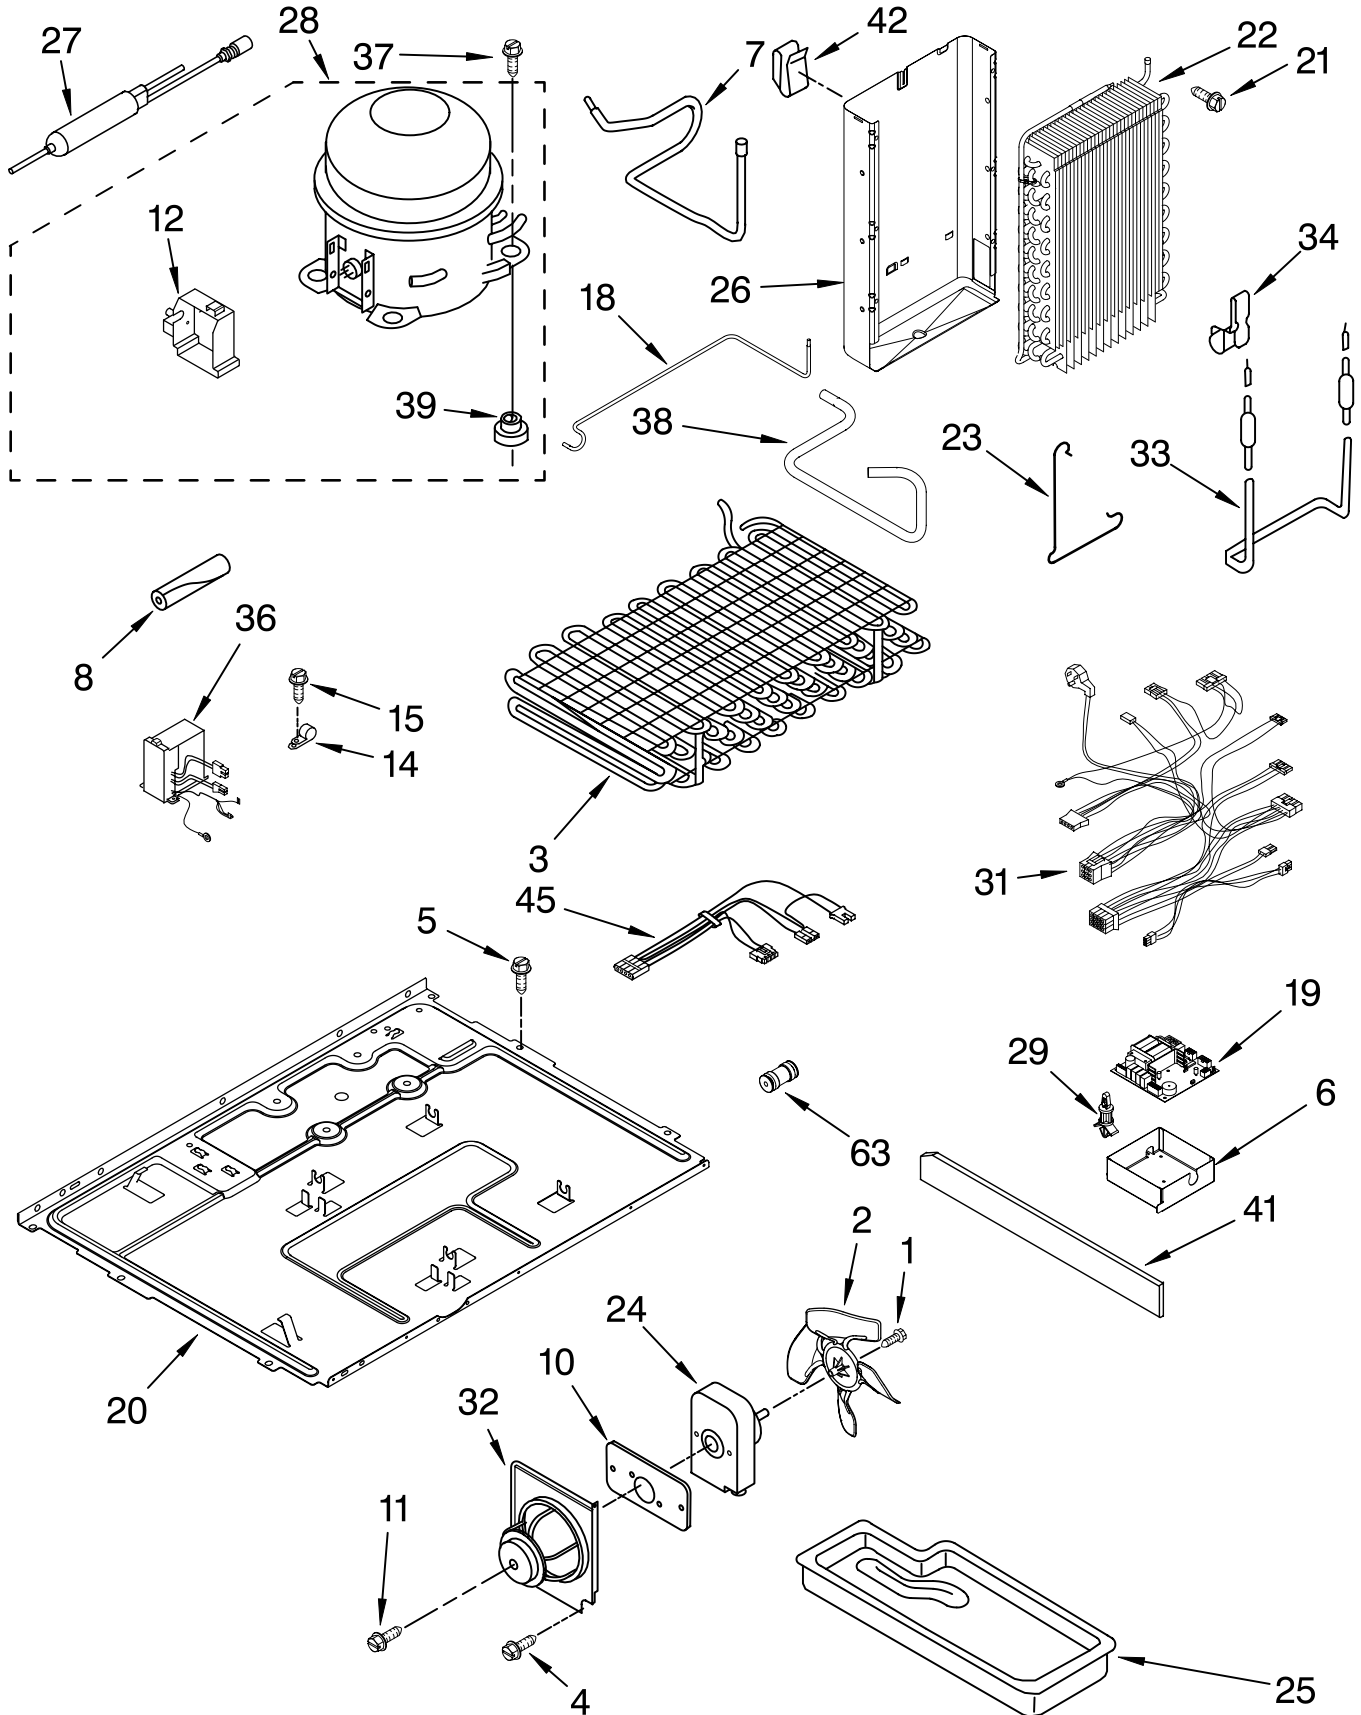

UNIT PARTS

For Models: GC5SHEXNQ03, GC5SHEXNT03, GC5SHEXNB03, GC5SHEXNS03
(White) (Biscuit) (Black) (Stainless Steel)

FOR ORDERING INFORMATION REFER TO PARTS PRICE LIST