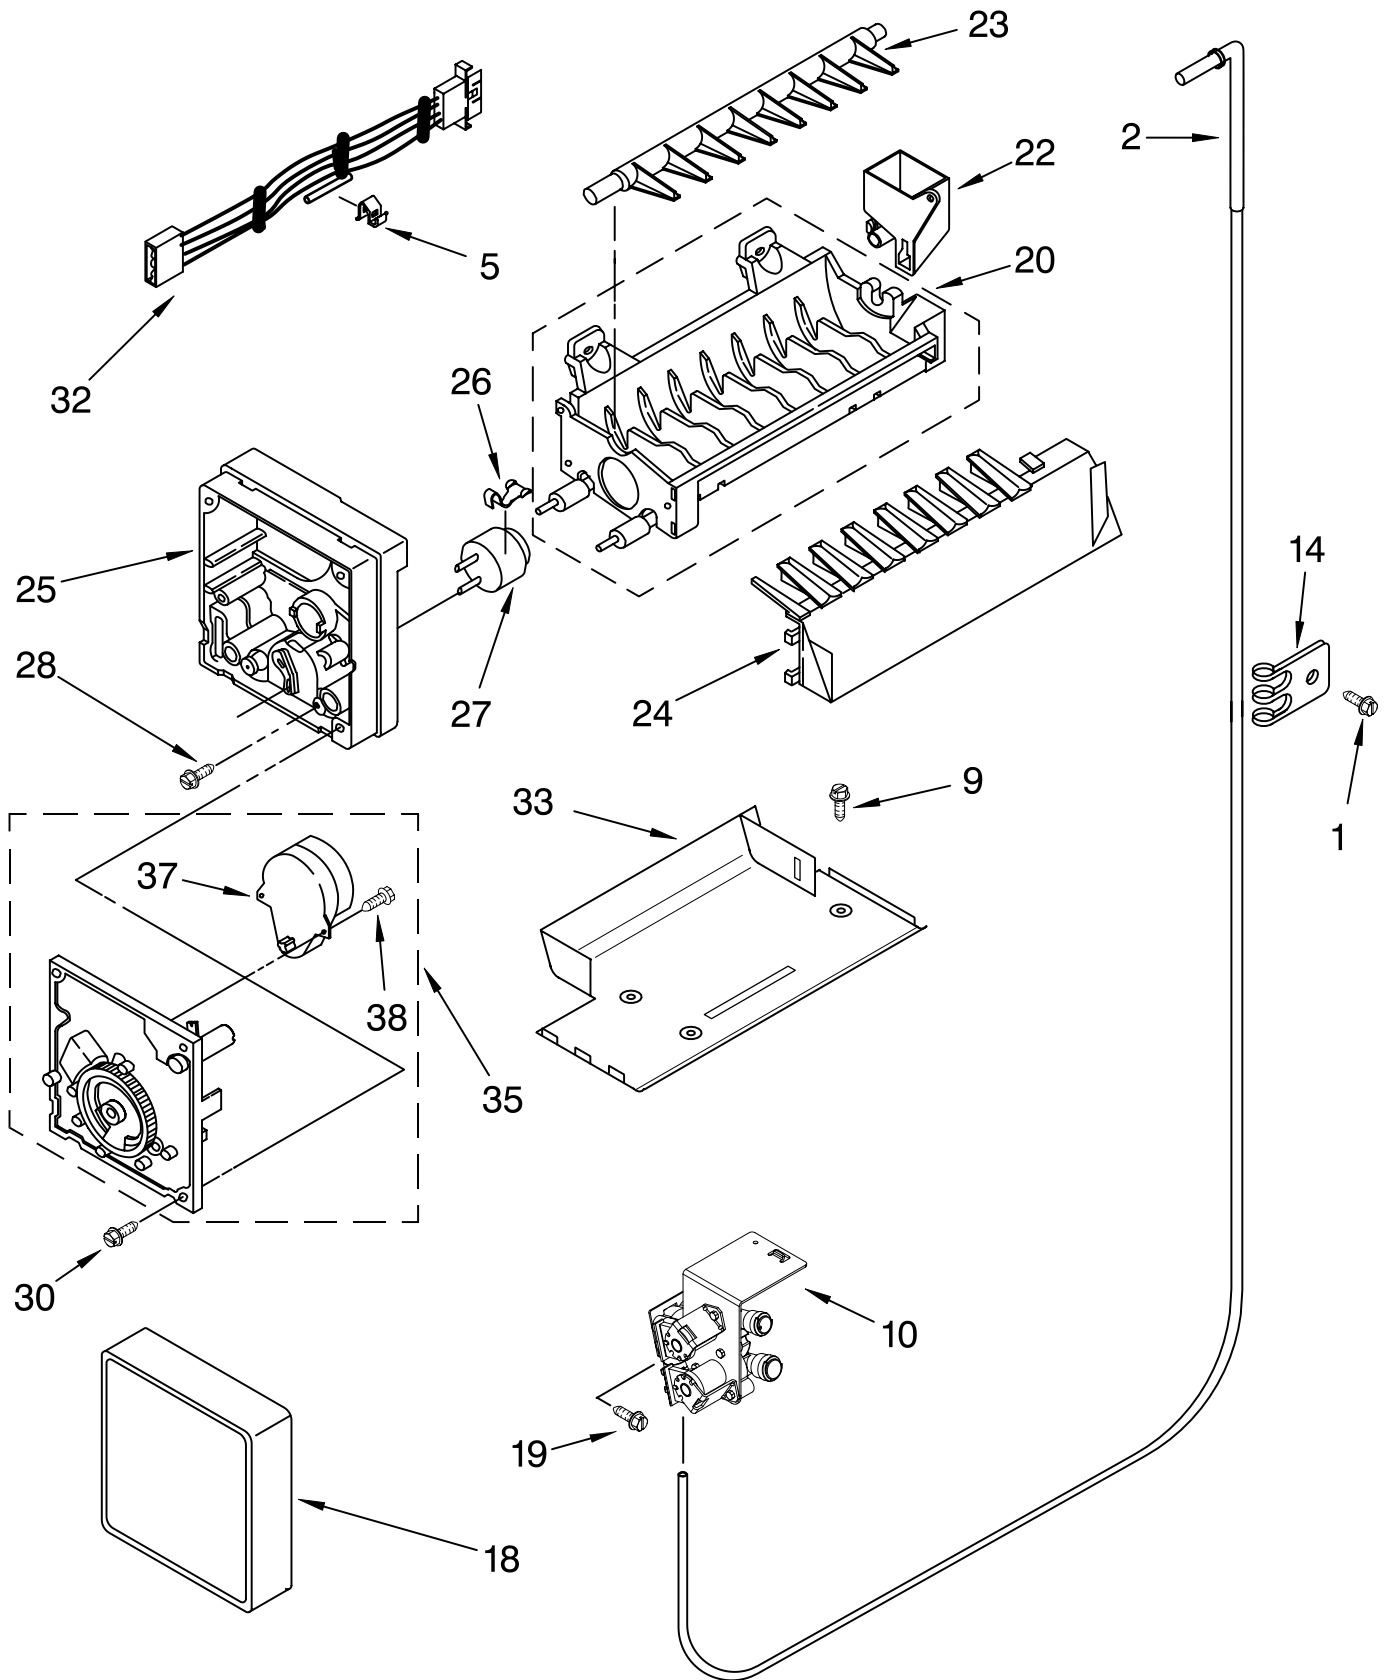

ICEMAKER PARTS

For Models: GC5SHEXNQ03, GC5SHEXNT03, GC5SHEXNB03, GC5SHEXNS03
(White) (Biscuit) (Black) (Stainless Steel)

FOR ORDERING INFORMATION REFER TO PARTS PRICE LIST

ICEMAKER PARTS

For Models: GC5SHEXNQ03, GC5SHEXNT03, GC5SHEXNB03, GC5SHEXNS03
(White) (Biscuit) (Black) (Stainless Steel)

Illus. No.	Part No.	DESCRIPTION
1	489084	Screw
2	2256096	Fitting, Water Tube
5	628379	Clip, Fuse
9	489478	Screw
10	2315533	Water Valve Asm
14	2208136	Tube Clip
18	2174358	Cover
19	488649	Screw
20	628228	Mold & Heater Assembly (Also Order 542638
22	628356	Cup, Water Fill
23	627843	Ejector
24	2198598	Ice Striper
25	2194712	Support
26	627796	Retainer, Thermostat
27	627985	Thermostat (Also Order 542369 Cement Alumilastic)
28	8533917	Screw
30	489276	Screw
32	2187467	Harness, Wiring
33	2212322	Bracket, Icemaker Mounting
35	626678	Module Assembly (Includes Items 37 & 38)
37	626676	Motor
38	489136	Screw
100	2198597	Icemaker Assembly