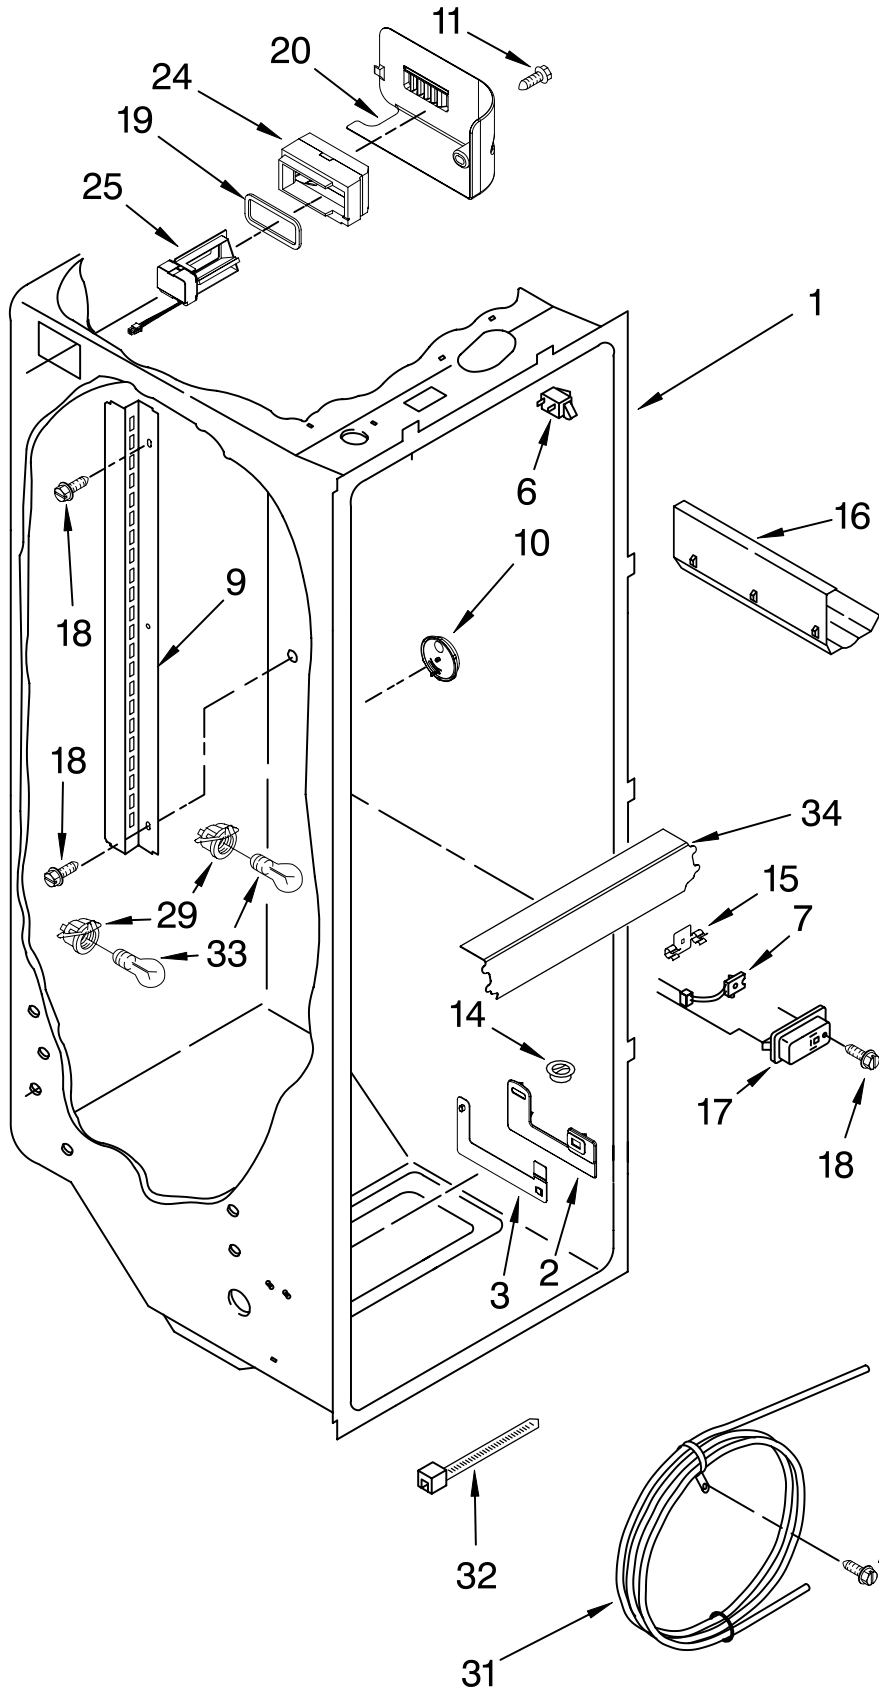

REFRIGERATOR LINER PARTS

For Models: GC5SHEXNQ03, GC5SHEXNT03, GC5SHEXNB03, GC5SHEXNS03
(White) (Biscuit) (Black) (Stainless Steel)

Illus. No.	Part No.	DESCRIPTION
1		Liner (Not A Serviceable Part)
2	2223338	Escutcheon, Meat Pan Control
3	2223339	Slide Meat Pan Control
6	1118894	Switch, Rocker Arm
7	2188820	Thermistor
9	2223456	Ladder, Shelf (2)
10	2261601	Housing, Door Control
11	489084	Screw
14	2171846	Release Valve
15	2209204	Clip, Thermistor
16	2179404K	Rack, Wine & Egg
17	1116793	Cover, Thermistor
18	489478	Screw
19	2304597	Gasket, Air Baffle
20	2223403	Cover, Air Baffle
24	2224076	Air Diffuser Assembly
25	2220377	Air Baffle Socket
29	2162085	Reservoir
31	2223876	Strap
32	2307062	Strap
33	2255743	Light Bulb
34	2223663	Light Lens Screw
37	488280	Screw

FOR ORDERING INFORMATION REFER TO PARTS PRICE LIST