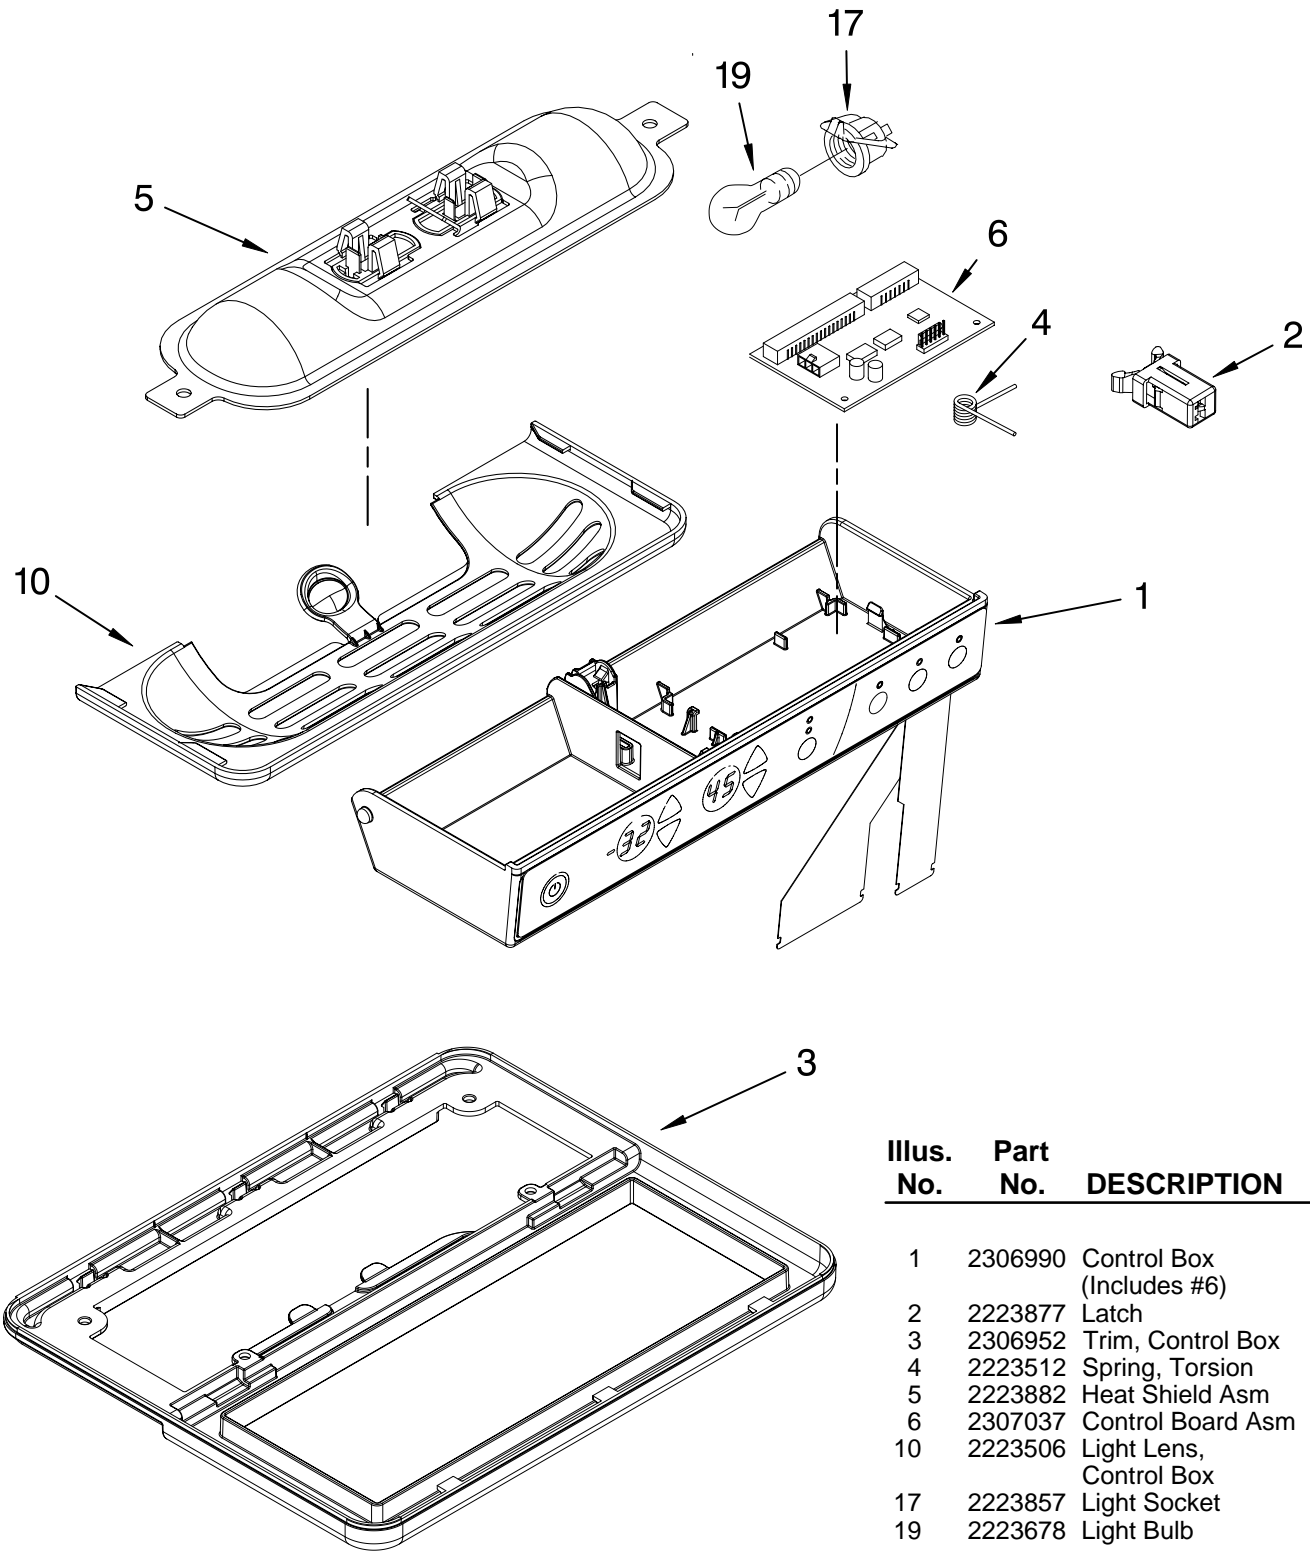

CONTROL PARTS

For Models: GC5SHEXNQ03, GC5SHEXNT03, GC5SHEXNB03, GC5SHEXNS03
(White) (Biscuit) (Black) (Stainless Steel)

Illus. No.	Part No.	DESCRIPTION
1	2306990	Control Box (Includes #6)
2	2223877	Latch
3	2306952	Trim, Control Box
4	2223512	Spring, Torsion
5	2223882	Heat Shield Asm
6	2307037	Control Board Asm
10	2223506	Light Lens, Control Box
17	2223857	Light Socket
19	2223678	Light Bulb

FOR ORDERING INFORMATION REFER TO PARTS PRICE LIST