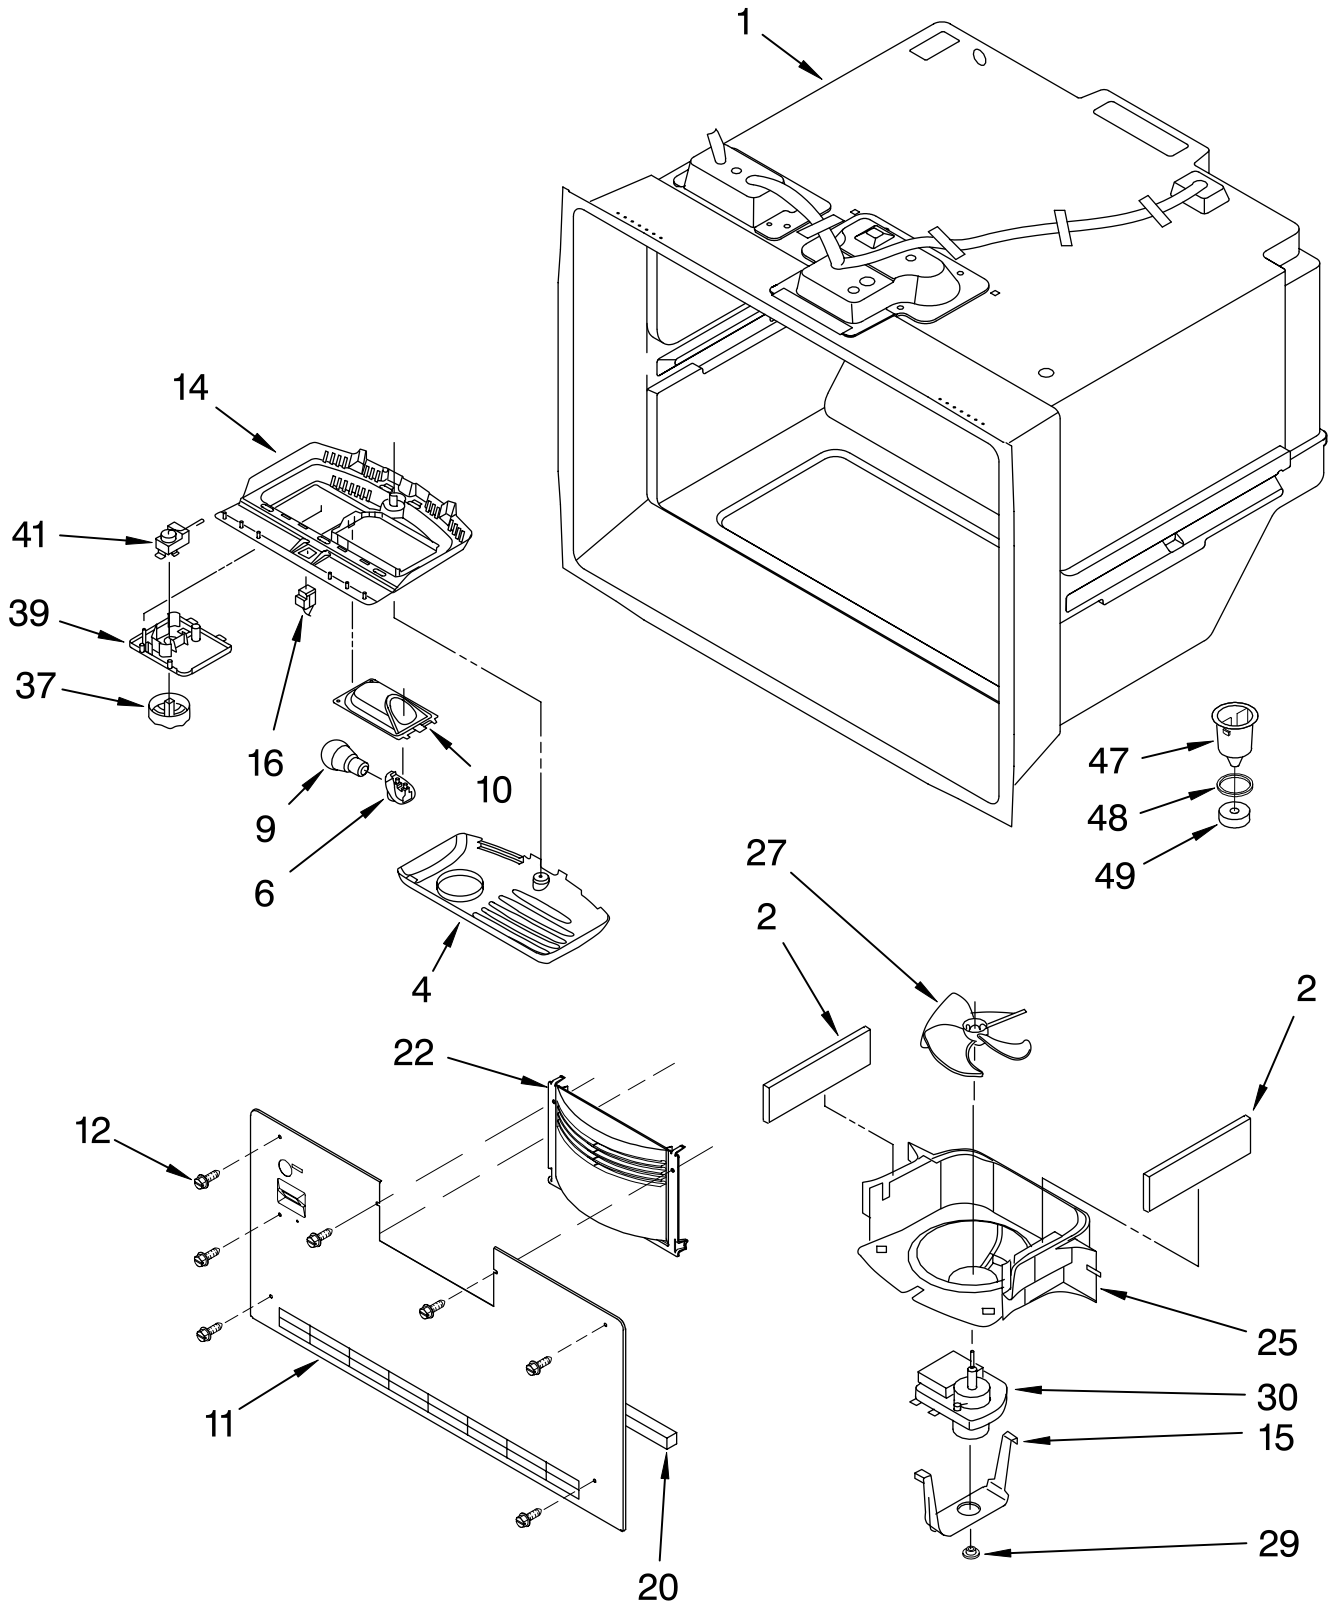

For Model: KBRP20EMSS00
(Stainless Steel)

FOR ORDERING INFORMATION REFER TO PARTS PRICE LIST

CABINET PARTS

For Model: KBRP20EMSS00

(Stainless Steel)

Illus. No.	Part No.	DESCRIPTION
1		Literature Parts
	8208158	Tech Sheet
	8208159	Owners Manual
	8208175	Guide, Energy
2		Bracket, Slide
	8171078	Left Side
	8171079	Right Side
3	4344208	Plug, Button (3)
4	8170924	Gasket
5	8170886	Roller Assembly
6	8170869	Clip, Grille
7	8171216	Pin, Center Hinge
8	4343675	Screw
9	8208152	Track, Waterline
10	8171002	Hinge Cover, Bottom
11	4344186	Screw
12	8170373	Screw
13		Slide, Door
	8171274	Right
	8171273	Left
14	4344198	Screw
15	8171146	Hinge, Center
16	8208167	Block, Filter
17	8170858	Cover, Corner
19	8171066	Hinge Bottom
20	8171202	Screw
21	8208155	Cover, Waterline
22	8170867	Grille Assembly (Includes Clips)
23	4343694	Screw
24		Gear, Spur
	8208172	Left Side
	8208173	Right Side
25	4344167	Screw
26	8171278	Shaft, Rack
28	8171267	Slide, Drawer
29		Track, Door
	8171269	Right
	8171268	Left
30	8171093	Cover, Unit
31	4343690	Screw
32	8170925	Power Cord
33	8171247	Insulation, Sound
34	8171287	Cover, Water Valve
35	8171100	Clip, Cord
37	8170861	Tube, Drain
38	8170862	Clip, Drain Tube
39	8170967	Screw (2) Rear, Adj.
41		Hinge, Top
	8170764	Right
	8170788	Left
44	8170972	Screw Front Adj.
46	4344298	Foot Break
47		Cabinet (Not A Serviceable Part)

FOR ORDERING INFORMATION REFER TO PARTS PRICE LIST

FREEZER LINER PARTS

For Model: KBRP20EMSS00
(Stainless Steel)

FOR ORDERING INFORMATION REFER TO PARTS PRICE LIST

FREEZER LINER PARTS

For Model: KBRP20EMSS00
(Stainless Steel)