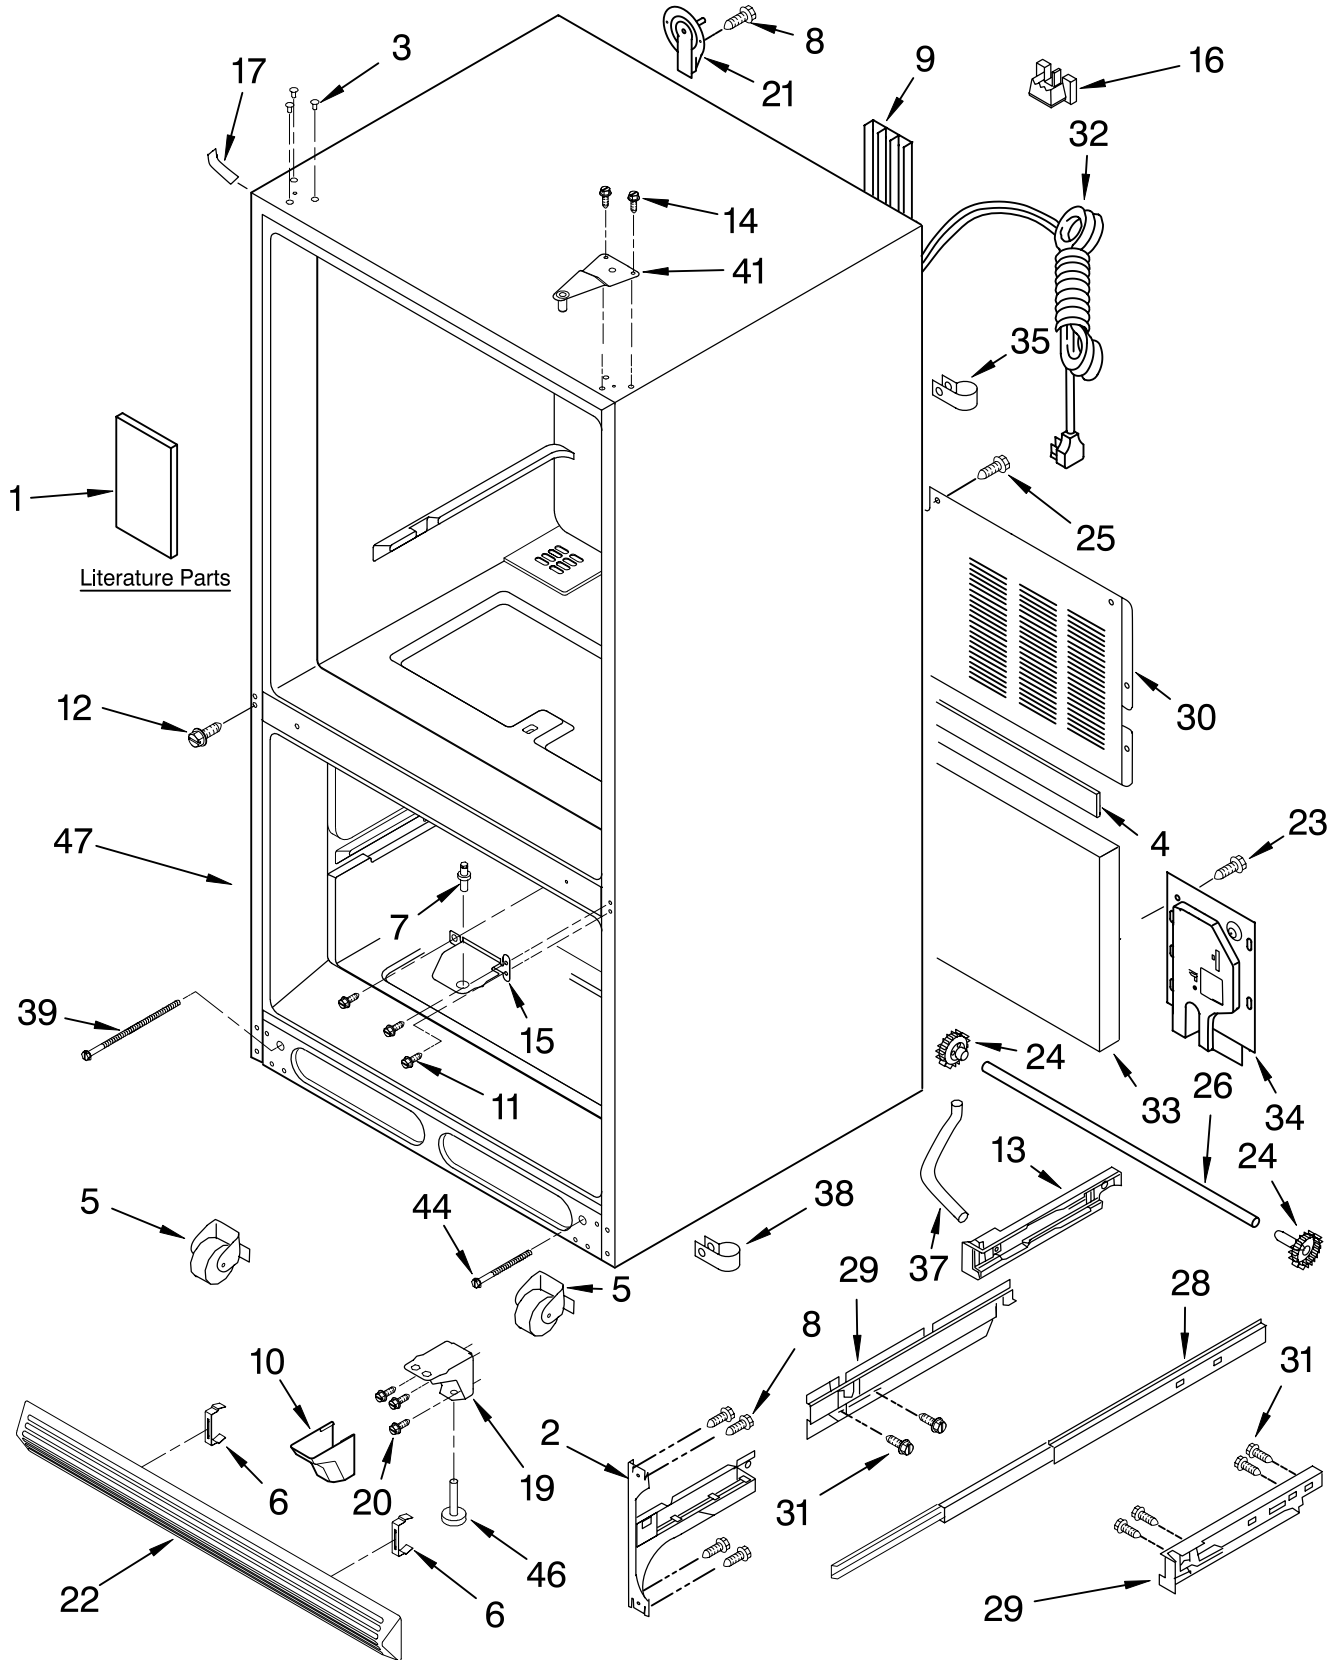

For Model: KBRP20EMSS00
(Stainless Steel)

FOR ORDERING INFORMATION REFER TO PARTS PRICE LIST

CABINET PARTS

For Model: KBRP20EMSS00

(Stainless Steel)

Illus. No.	Part No.	DESCRIPTION
1		Literature Parts
	8208158	Tech Sheet
	8208159	Owners Manual
	8208175	Guide, Energy
2		Bracket, Slide
	8171078	Left Side
	8171079	Right Side
3	4344208	Plug, Button (3)
4	8170924	Gasket
5	8170886	Roller Assembly
6	8170869	Clip, Grille
7	8171216	Pin, Center Hinge
8	4343675	Screw
9	8208152	Track, Waterline
10	8171002	Hinge Cover, Bottom
11	4344186	Screw
12	8170373	Screw
13		Slide, Door
	8171274	Right
	8171273	Left
14	4344198	Screw
15	8171146	Hinge, Center
16	8208167	Block, Filter
17	8170858	Cover, Corner
19	8171066	Hinge Bottom
20	8171202	Screw
21	8208155	Cover, Waterline
22	8170867	Grille Assembly (Includes Clips)
23	4343694	Screw
24		Gear, Spur
	8208172	Left Side
	8208173	Right Side
25	4344167	Screw
26	8171278	Shaft, Rack
28	8171267	Slide, Drawer
29		Track, Door
	8171269	Right
	8171268	Left
30	8171093	Cover, Unit
31	4343690	Screw
32	8170925	Power Cord
33	8171247	Insulation, Sound
34	8171287	Cover, Water Valve
35	8171100	Clip, Cord
37	8170861	Tube, Drain
38	8170862	Clip, Drain Tube
39	8170967	Screw (2) Rear, Adj.
41		Hinge, Top
	8170764	Right
	8170788	Left
44	8170972	Screw Front Adj.
46	4344298	Foot Break
47		Cabinet (Not A Serviceable Part)

Illus.	Part	
No.	No.	DESCRIPTION
1		Liner (Not A Seviceable Part)
2	8170897	Gasket, Foam
4	8170847	Cover, Control
6	8170839	Light Socket
9	8171221	Light Bulb
10	8170838	Housing, Frz. Light
11	8171082	Cover, Evaporator
12	4344167	Screw
14	8170848	Housing, Light
15	8171238	Clip, Evap. Motor
16	8170842	Switch, Light
20	8171083	Gasket, Bottom
22	8170881	Cover, Fan Shroud
25	8171153	Shroud, Evap.Fan
27	8170544	Fan, Evaporator
29	8171086	Grommet(2)
30	8170894	Motor, Evaporator
37	8170851	Knob, Control
39	8170849	Cover, Frz. Control
41	8208287	Thermostat
47	4344385	Funnel-Drain (Includes 48 & 49, seal & gasket)
48	4344311	Seal
49	4344310	Gasket