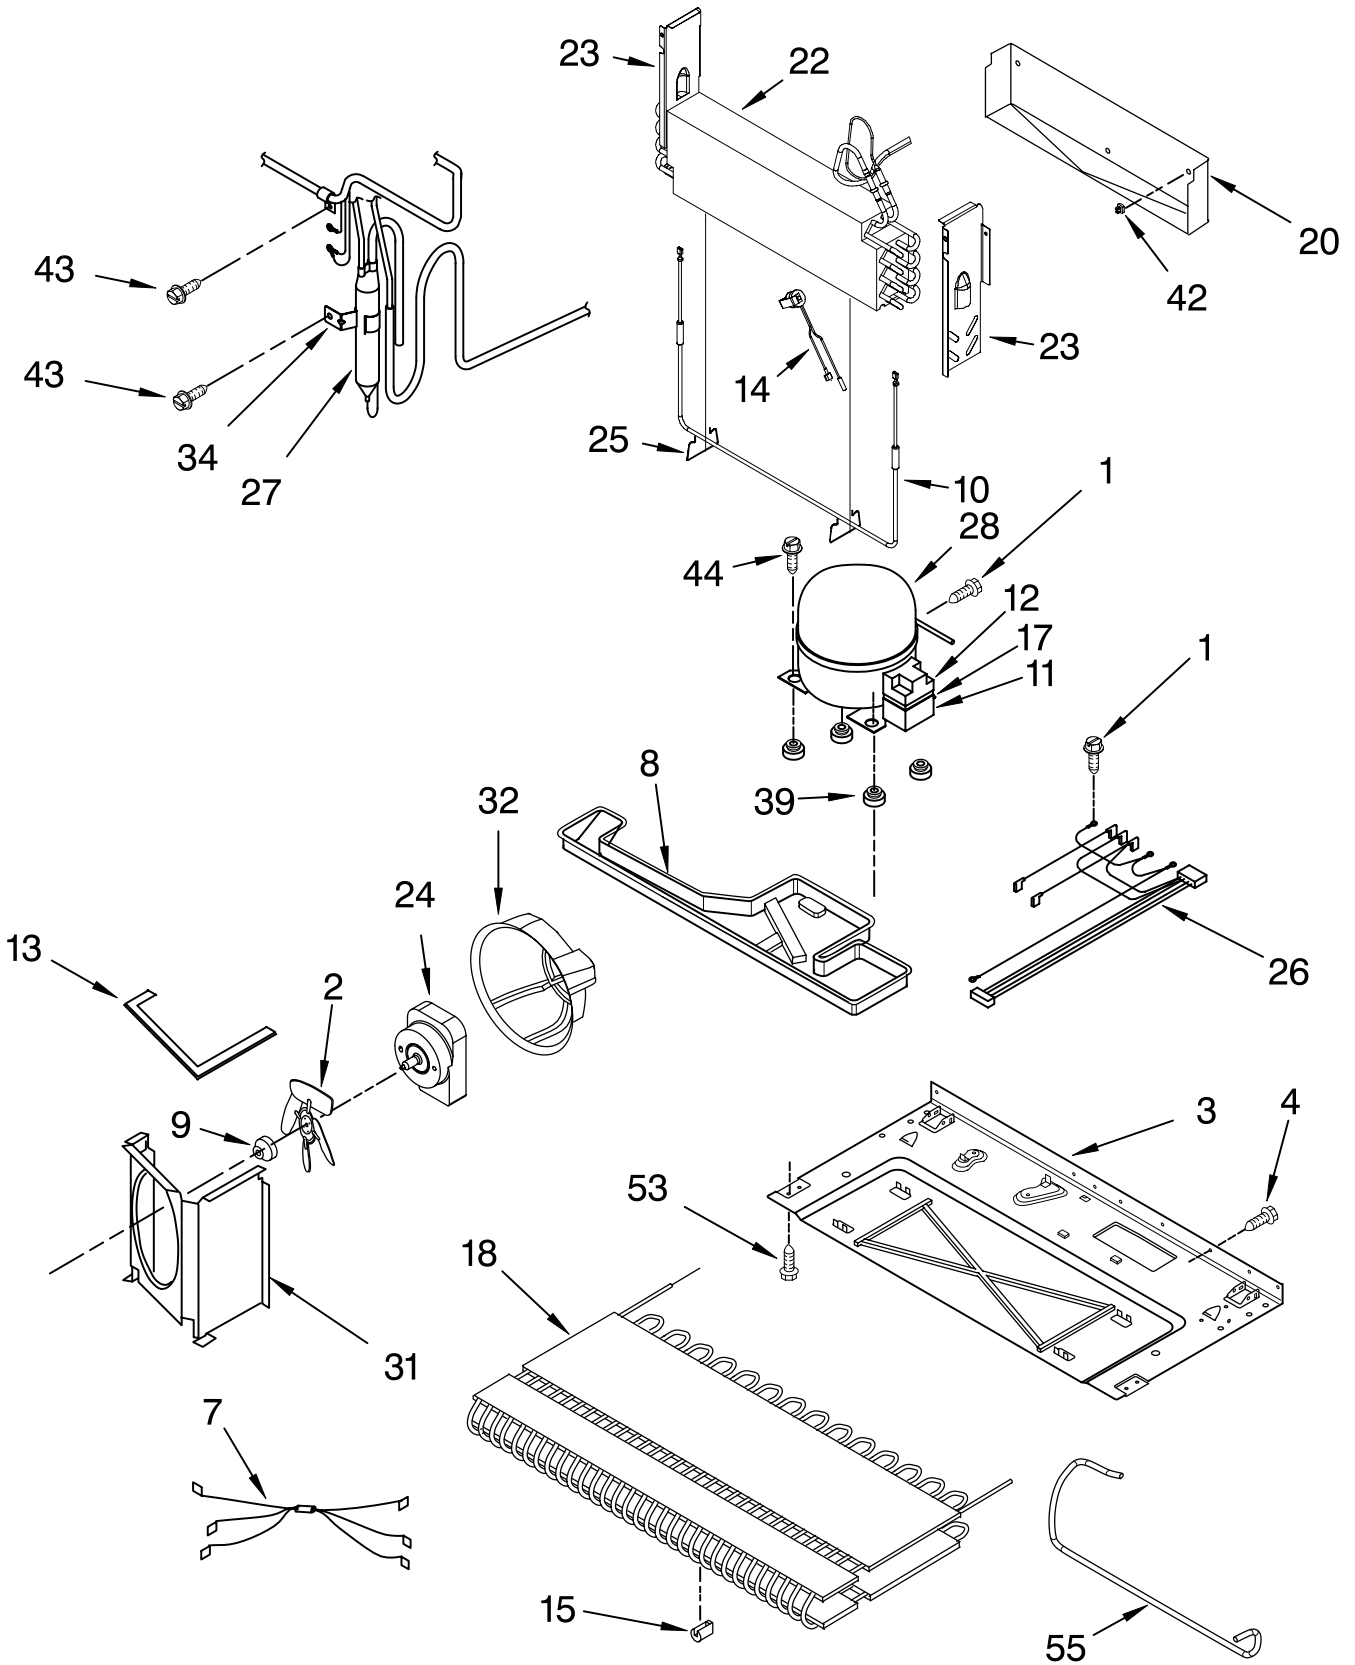

UNIT PARTS

For Model: KBRP20EMSS00

(Stainless Steel)

FOR ORDERING INFORMATION REFER TO PARTS PRICE LIST

UNIT PARTS

For Model: KBRP20EMSS00
(Stainless Steel)

Illus. No.	Part No.	DESCRIPTION
1	4343865	Screw
2	8170909	Blade, Fan
3	8171087	Base
4	4344167	Screw
7	8170903	Harness, Evap. Heater
8	8171283	Drain Pan
9	8170908	Grommet (3)
10	8171085	Evaporator Heater
11	8170724	Strap
12	8171210	Overload (Includes Relay)
13	8170914	Gasket
14	8170904	Bi-Metal
15	8170912	Grommet (7)
17	8170462	Capacitor
18	8171285	Condenser
20	8171081	Tray, Drip
22	8171084	Evaporator Dam
23	8170891	Right Side
	8170890	Left Side

Illus. No.	Part No.	DESCRIPTION
24	8171280	Motor, Fan
25	4343918	Clip, Heater
26	8171286	Harness, Unit
27	4344268	Drier
28	8171208	Compressor (Includes Items 11, 12, 15, 17 & 27)
31	8171088	Shroud
32	8171281	Bracket, Fan Motor
34	8170901	Clip, Drier
39	4343845	Grommet (4)
42	4344219	Clip, Evaporator
43	8170902	Screw
44	4343847	Screw
53	4344292	Screw
55	8171284	Tube, Drain

Illus. No.	Part No.	DESCRIPTION
Following Parts Not Illustrated and Optional Parts Not Included		

978025	Valve, Access (1/4")
978026	Valve, Access (5/16")
978027	Valve, Access (3/8")
978028	Valve, Access (1/2")
978029	Valve, Access (5/8")
978030	Valve, Access (3/4")
876764	Valve, Access (3/16")

REFRIGERANT CHARGE

5.0 Ozs.
(R-134A)