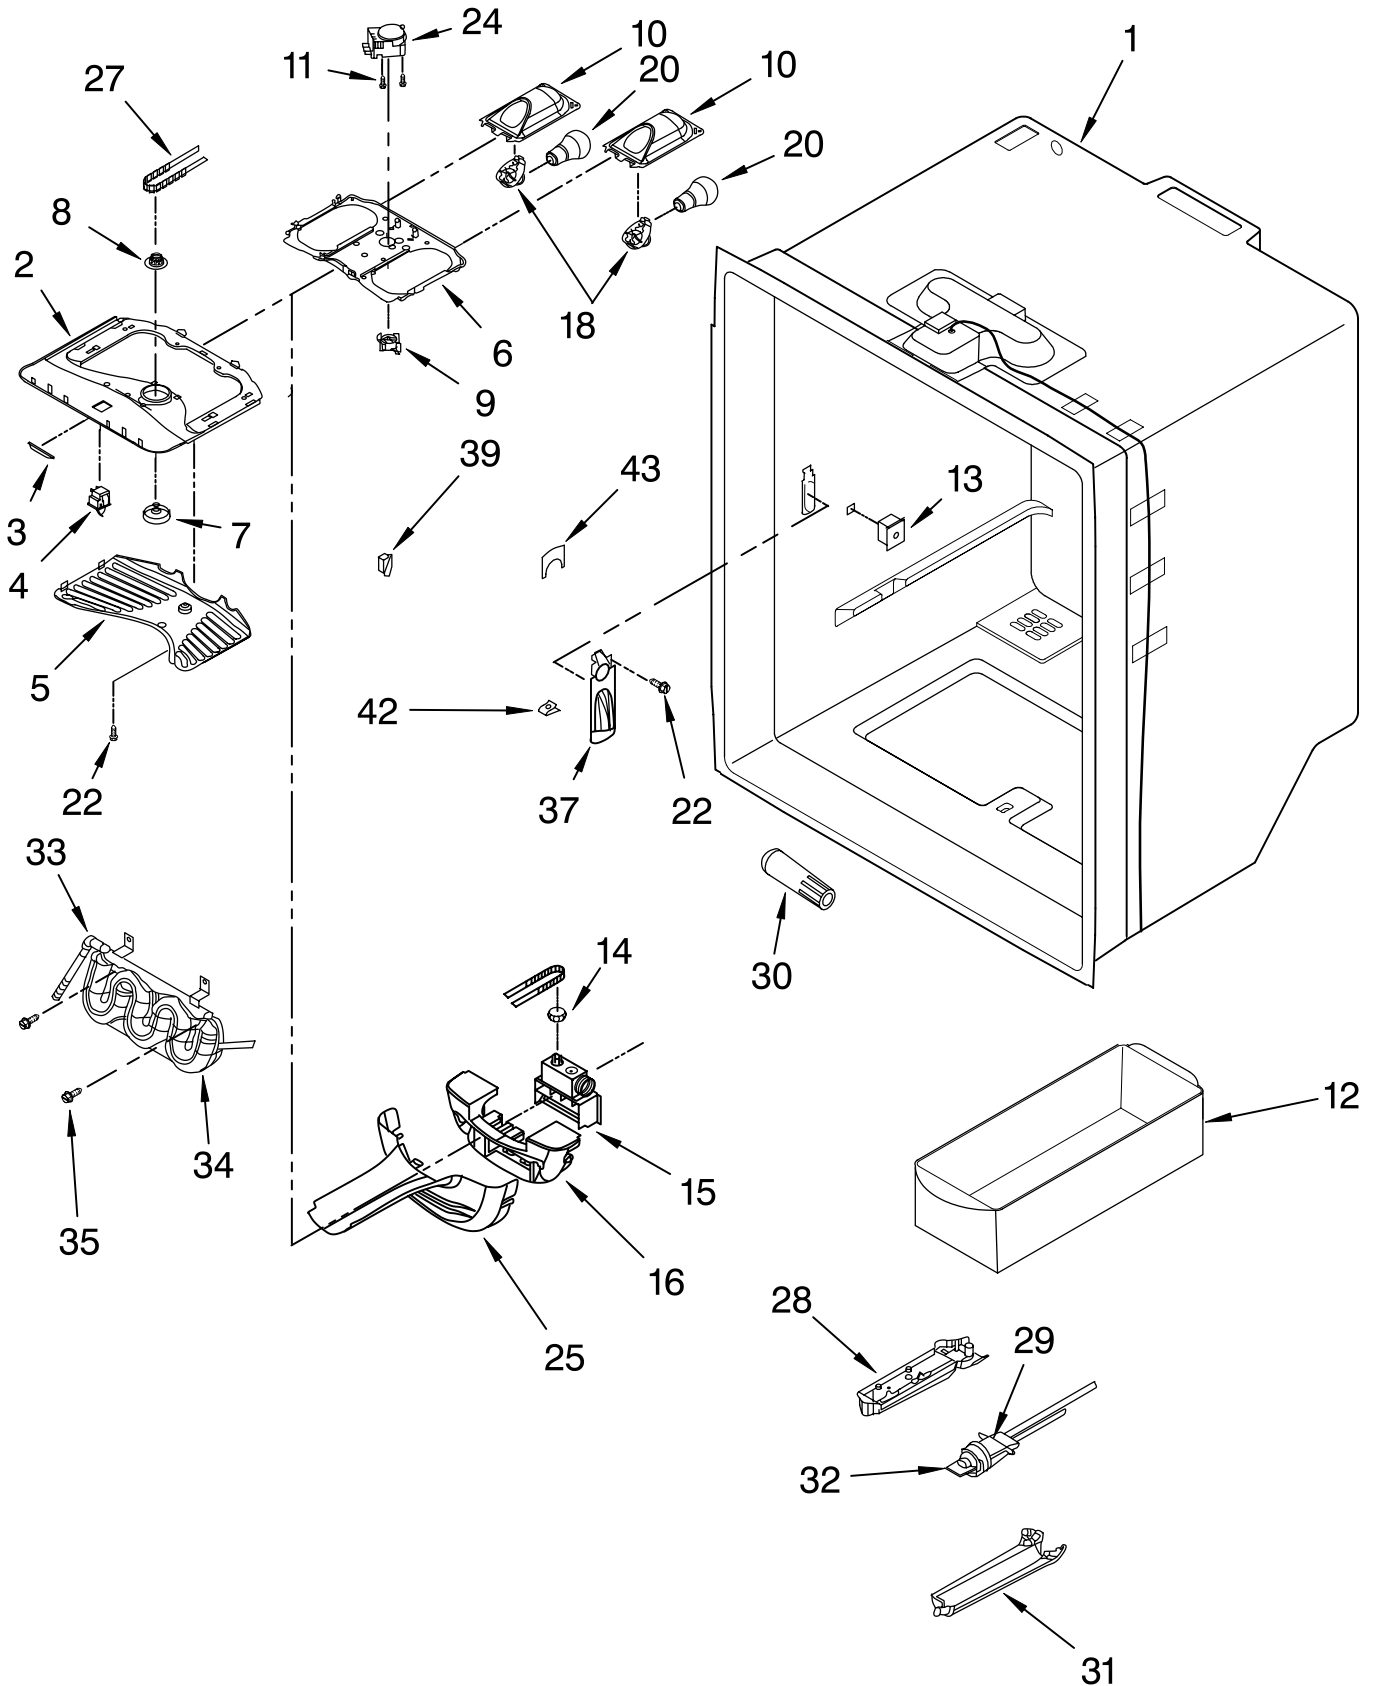

REFRIGERATOR LINER PARTS

For Model: KBRP20EMSS00
(Stainless Steel)

FOR ORDERING INFORMATION REFER TO PARTS PRICE LIST

REFRIGERATOR LINER PARTS

For Model: KBRP20EMSS00
(Stainless Steel)

Illus. No.	Part No.	DESCRIPTION
1		Liner (Not A Serviceable Part)
2	8171026	Housing, Ref. Light
3	8171027	Overlay
4	4344571	Light Switch
5	8170832	Cover, Ref. Light
6	8170834	Housing, Timer
7	8170835	Knob, Damper
8	8170836	Knob, Gear
9	8170837	Gear, Belt
10	8170838	Housing, Light
11	4344395	Screw (2)
12	8170709	Egg Bin
13	8170888	Grommet, Screw
14	8170841	Gear, Damper
15	8170845	Control, Damper
16	8170846	Insulation, Damper
18	8170839	Socket, Light
20	8171221	Light Bulb
22	4344396	Screw
24	8170840	Timer, Defrost
25	8171028	Cover, Control
27	8171029	Belt, Damper
28	8171030	Plate, Filter Backing
29	8171248	Housing, Water Filter
30	8171249	Net, Water Filter
31	8171033	Cover, Water Filter
32	8171042	Head, Filter Bypass
33	8208165	Union, Tube
34	8171120	Reservoir, Water
35	8208166	Screw
37	8171034	Cover, Dispenser Front
39	8171036	Switch, Limit
42	8171038	Clip, Water Line
43	8208164	Cover, Dispenser Top

FOR ORDERING INFORMATION REFER TO PARTS PRICE LIST