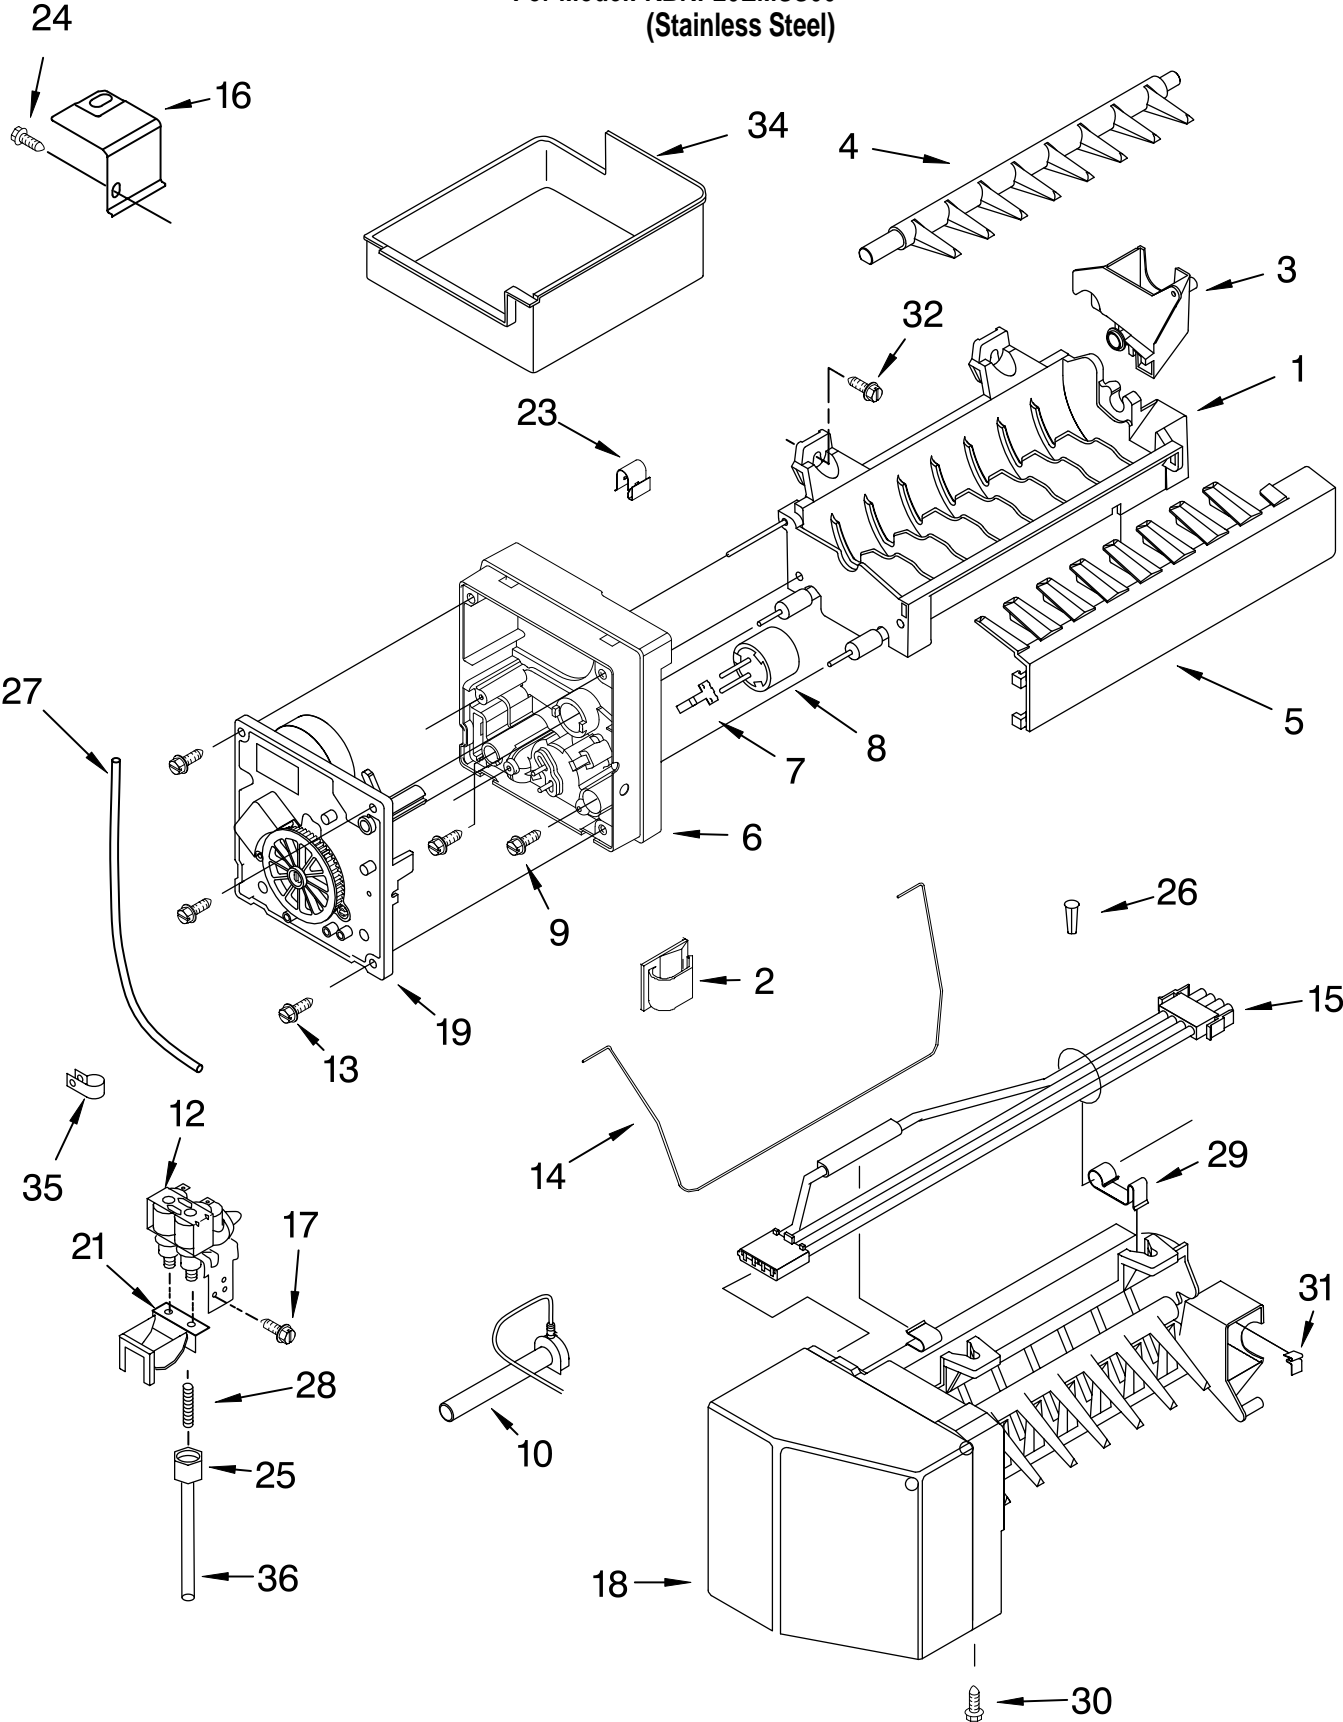

ICEMAKER PARTS

For Model: KBRP20EMSS00
(Stainless Steel)

FOR ORDERING INFORMATION REFER TO PARTS PRICE LIST

ICEMAKER PARTS

For Model: KBRP20EMSS00
(Stainless Steel)

Illus. No.	Part No.	DESCRIPTION	Illus. No.	Part No.	DESCRIPTION	Illus. No.	Part No.	DESCRIPTION
1	628228	Mold & Heater Assembly	14	8171289	Shutoff Arm	35	8170942	Clamp, Tube
2	4344265	Clip	15	8170938	Wiring, Harness	36	8170934	Tube, Plastic
3	8170928	Bearing & Inlet	16	8170931	Clip, Ice maker	100	8170937	Complete Ice maker Assembly
4	8170927	Ejector	17	4344167	Screw			
5	8170929	Ice Stripper	18	8171288	Cover			
6	8170932	Support & Motor Assembly	19	628366	Modual Assembly			
7	8170930	Retainer, Thermostat (2)	21	8208157	Bracket, Tube Support	Following Parts Not Illustrated		
8	627985	Thermostat (Also Order 542369 Cement Aluminastic)	23	628379	Clip, Thermal Fuse			
9	8170933	Screw, (2) 10-32 x 49/64	24	4344218	Screw			4344548 Coupling
10	8170414	Fill Tube	25	4343704	Compression, Nut			8170943 Screw, Bracket
12	8208153	Valve, Dual Water	26	4344402	Insert, Tube			8170944 Retainer, Tube
13	4344397	Screw (3)	27	8208151	Water Tube			4343694 Screw
			28	4343686	Spring			Note: The Following Parts Are Components Of Accessory Bag
			29	4343984	Clip, Wire			
			30	4343675	Screw			4344548 Coupling
			31	4343702	Clip			4388878 Tube Clamp
			32	8170902	Screw			4344549 Plug, Hole
			34	8170926	Pan, Ice			4344316 Plug, Button

FOR ORDERING INFORMATION REFER TO PARTS PRICE LIST