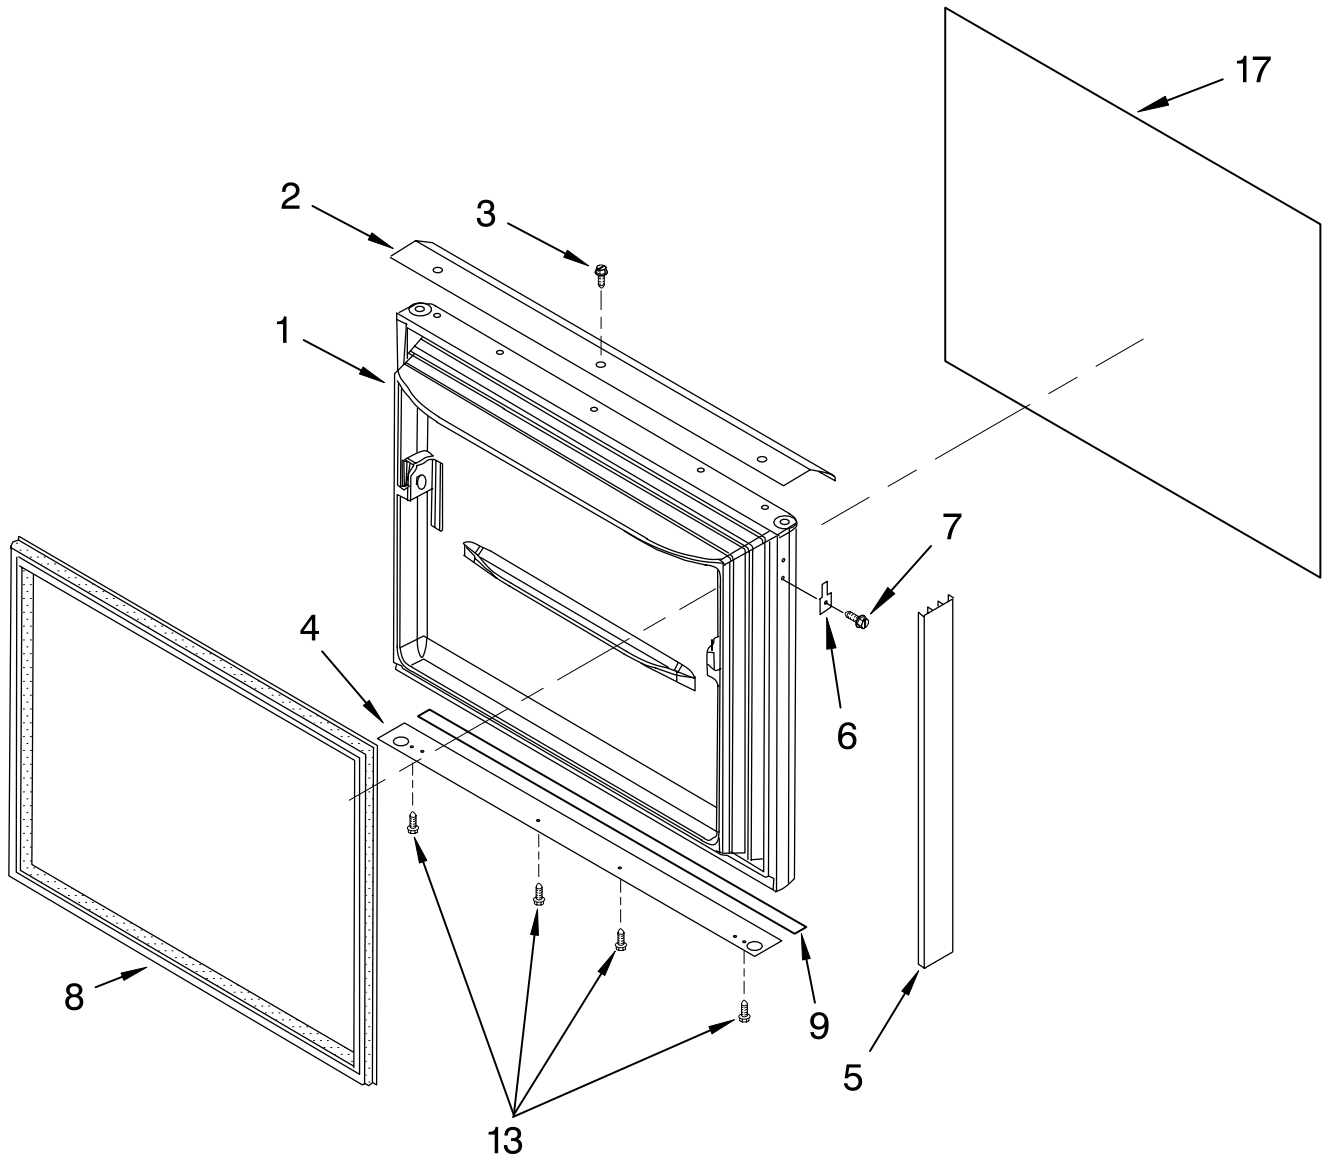

FREEZER DOOR PARTS

For Model: KBRP20EMSS00
(Stainless Steel)

Illus. No.	Part No.	DESCRIPTION
1	8170885	Freezer Door
2	8171112	Handle
3	8171113	Screw
4	8171110	Trim, Door Bottom

Illus. No.	Part No.	DESCRIPTION
5		Trim, Door
	8171114	Right Side
	8171115	Left Side
6	8171107	Clip, Handle
7	8170431	Screw

Illus. No.	Part No.	DESCRIPTION
8	8171186	Door Gasket, Magnetic
9	8208163	Spacer
13	4343788	Screw
17	8208162	Panel, Door Stainless Steel

FOR ORDERING INFORMATION REFER TO PARTS PRICE LIST