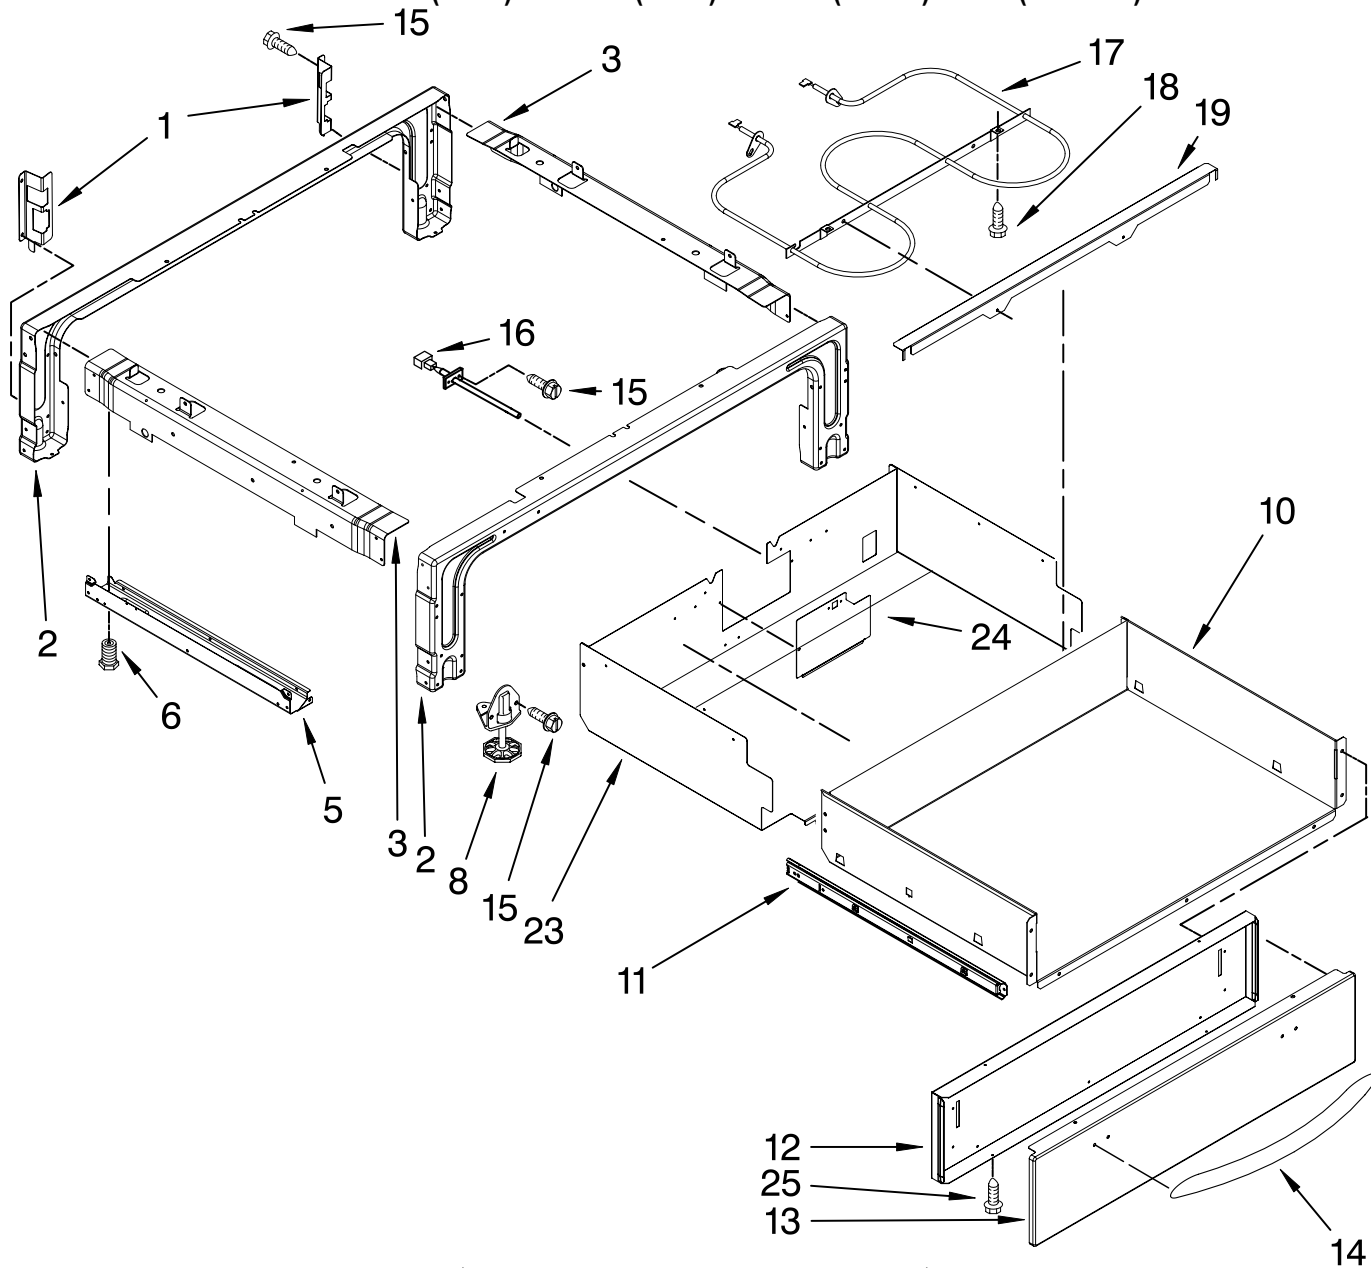

FOR ORDERING INFORMATION REFER TO PARTS PRICE LIST

DRAWER PARTS

For Models: KGSS907SBL01, KGSS907SWH01, KGSS907SBT01, KGSS907SSS01

(Black)

(White)

(Biscuit)

(Stainless)

Illus. No.	Part No.	DESCRIPTION
1		Support, Drawer Rail
	9757687	Right
	9757686	Left
2	9763501BL	Support, Front & Rear
3		Brace, Drawer
	4453720	Right
	4453721	Left
5		Side, Base
	9759953	Right
	9759954	Left
6	W10058460	Foot

Illus. No.	Part No.	DESCRIPTION
8	3196037	Foot Assembly
10	W10140539	Drawer
11		Guide, Roller
		Includes Roller
	W10019810	Right
	W10019800	Left
12	W10140544	Panel, Drawer
13		Front, Drawer
	9761747BL	Black
	9761747WH	White
	9761747BT	Biscuit
	W10140545	Stainless