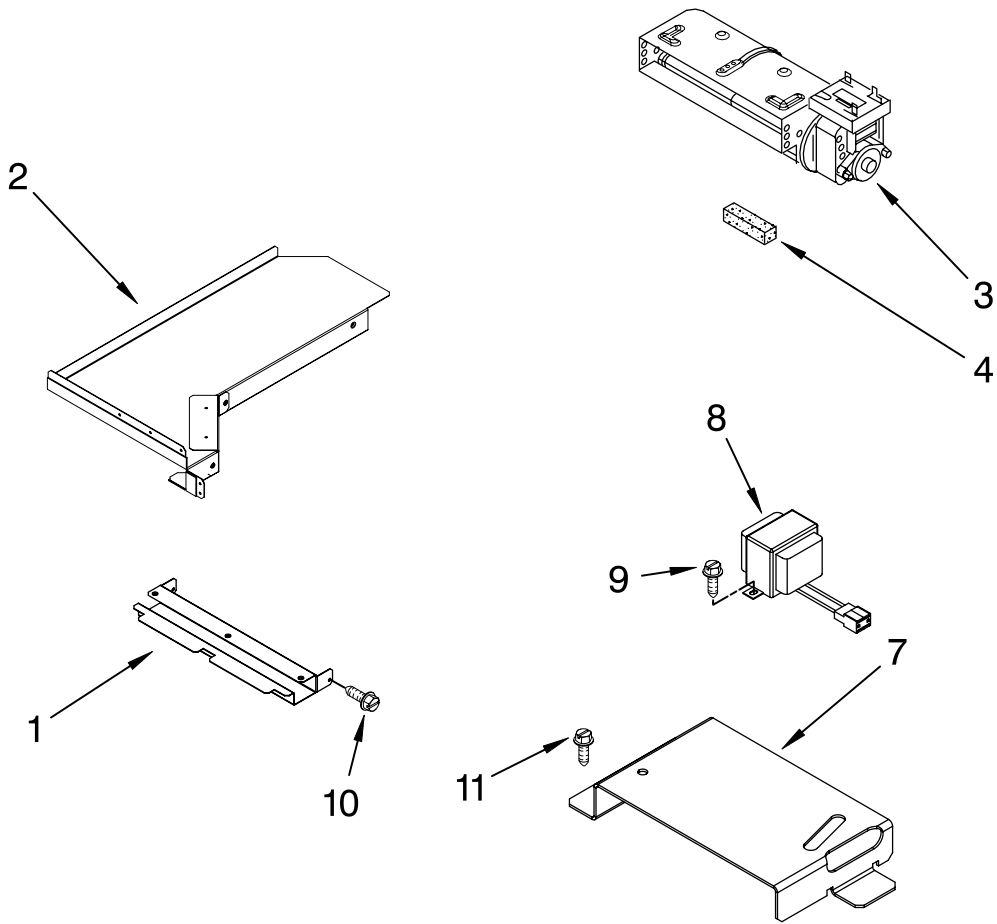

TOP VENTING PARTS

For Models: KGSS907SBL01, KGSS907SWH01, KGSS907SBT01, KGSS907SSS01
(Black) (White) (Biscuit) (Stainless)

Illus. No.	Part No.	DESCRIPTION
1	W10118278	Front, Air Duct
2	W10068590	Top, Air Duct
	W10068600	Right
		Left
3	9759320	Blower
4	4451758	Block, Foam
7	9757829	Bracket, Transformer
8	W10111628	Transformer
9	3196537	Screw
10	4449040	Screw
11	4449809	Screw

FOR ORDERING INFORMATION REFER TO PARTS PRICE LIST