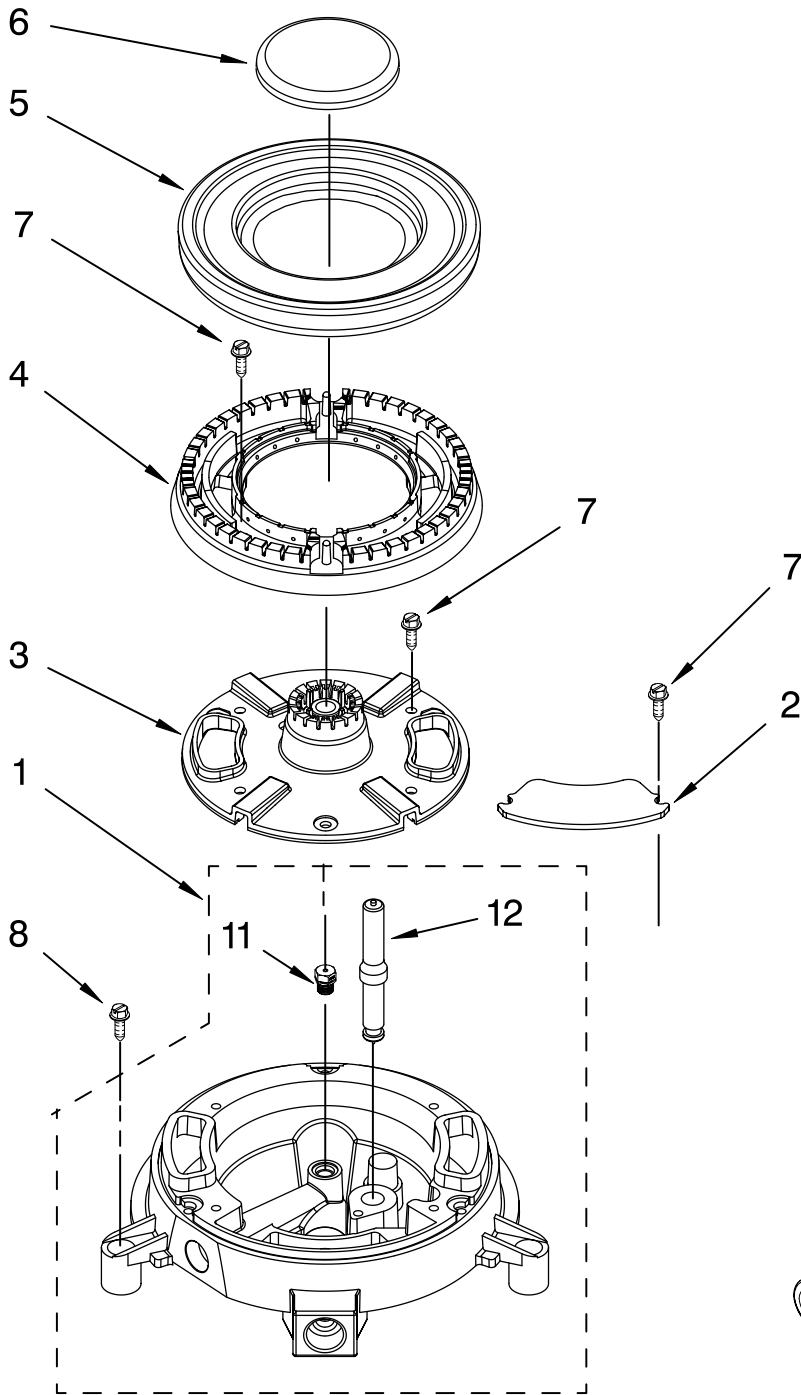

Illus. No.	Part No.	DESCRIPTION
23		Shield, Element
	W10153093	Right
	W10153094	Left
24	W10105420	Diverter, Air
25	W10116351	Blade, Fan
26	W10116349	Nut
27	9755543	Jack, Meat Probe
28	9755547	Washer, Lock External
29	9755546	Hex Nut
30	3196176	Screw
31	4449154	Screw

FOR ORDERING INFORMATION REFER TO PARTS PRICE LIST

COOKTOP BURNER PARTS

For Models: KGSS907SBL01, KGSS907SWH01, KGSS907SBT01, KGSS907SSS01
 (Black) (White) (Biscuit) (Stainless)

Illus. No.	Part No.	DESCRIPTION
1	W10128446 LR, RF W10128455 RR	Burner Base
2	9761069	Tubing, Burner(RF)
3	9761070	Tubing, Burner(RR)
4	W10110378	Igniter, Orifice Holder
5	9761068	Tubing, Burner(LR)

Illus. No.	Part No.	DESCRIPTION
6	9762937 LR, RF 9762938 RR	Orifice
7	4456816	Valve, Burner Small (2)
8	4456817	Valve, Burner Large
10	9761648	Tube, Manifold

Illus. No.	Part No.	DESCRIPTION
11		Manifold
	9761641	TCB
	9761642	Cooktop
12	3196537	Screw
13	8273062	Screw
14	8523704	Bolt, Valve (4)
18	4453754	Tubing GDS to Manifold

FOR ORDERING INFORMATION REFER TO PARTS PRICE LIST

TRIPLE CROWN BURNER

For Models: KGSS907SBL01, KGSS907SWH01, KGSS907SBT01, KGSS907SSS01
 (Black) (White) (Biscuit) (Stainless)

Illus. No.	Part No.	DESCRIPTION
1	9761639	Burner Assembly Triple Crown Burner
2	8285250	Plate, Closure
3	8285255	Internal Head, Triple Crown
4	8285256	External Head, Triple Crown Burner
5		Cap, Burner External
	8285258	Matte Black
	8285258SD	Satin Cumberland
	8285258SN	Satin Moleskin
6		Cap, Burner Internal
	9758829CB	Matte Black
	9758829SD	Satin Cumberland
	9758829SN	Satin Moleskin
7	3400702	Screw
8	3400843	Screw
9	9760519	Valve, T.C.B.
10		Tube, T.C.B. Gas
	9761072	Outer
	9761071	Inner
11		Orifice
	9762443	Internal
	9762442	External
12	9763494	Igniter