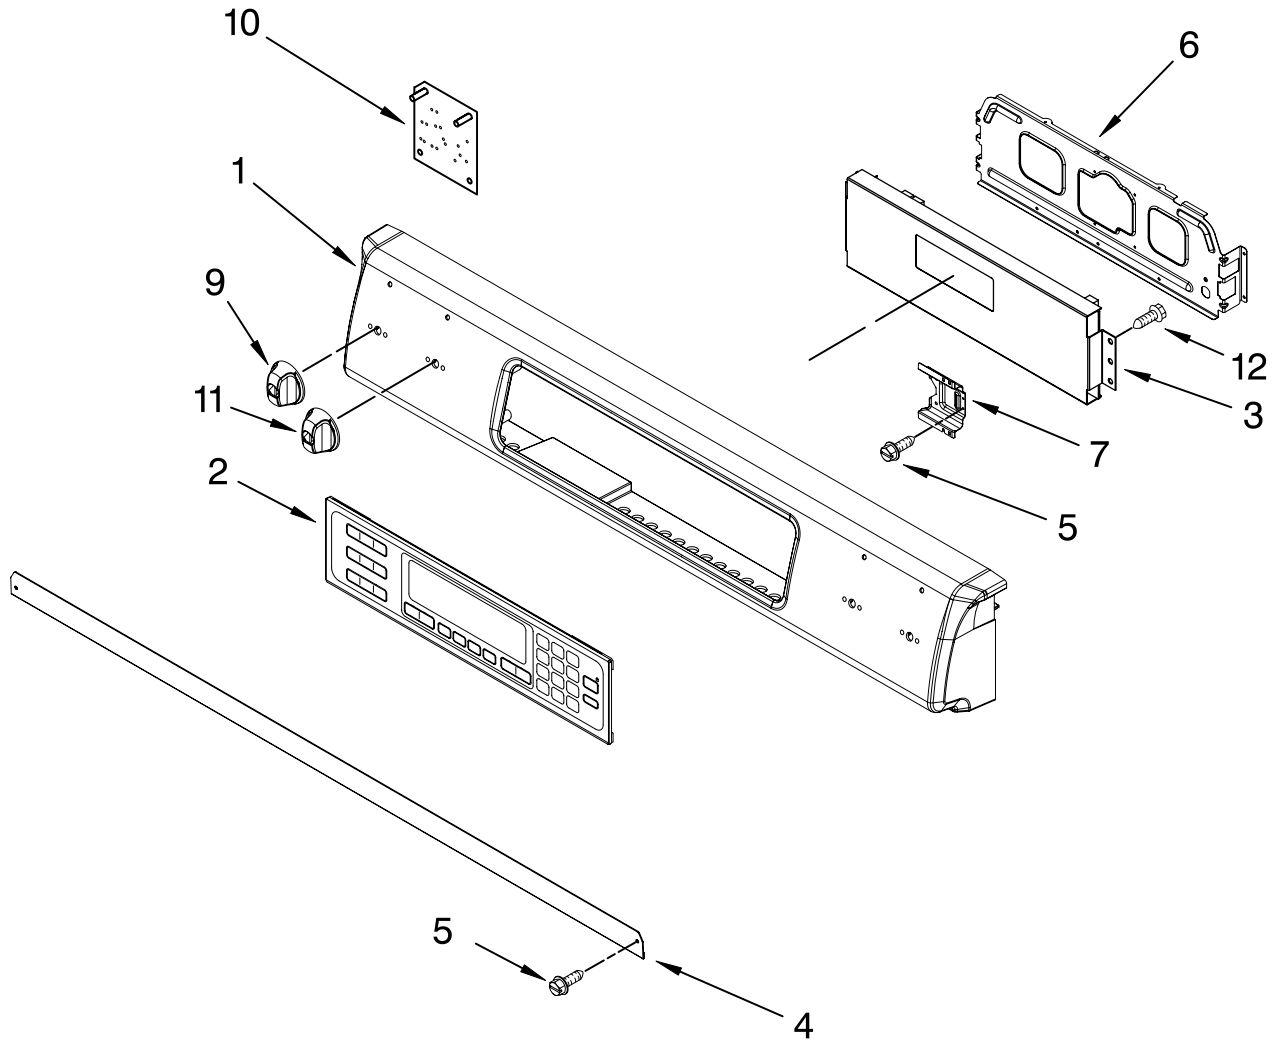

CONTROL PANEL PARTS

For Models: KGSS907SBL01, KGSS907SWH01, KGSS907SBT01, KGSS907SSS01
(Black) (White) (Biscuit) (Stainless)

Illus. No.	Part No.	DESCRIPTION
1	W10117036	Control Panel Black
	W10117038	White
	W10117037	Biscuit
	W10156273	Stainless
2	9761566	Switch, Membrane
3	9762794	Control, Interface
4	W10105370	Shield, Console
5	3196537	Screw

Illus. No.	Part No.	DESCRIPTION
6	9757409	Support, Gas Valve
7	9761745	Bracket, Touchsensor
9		Knob, Burner RF, RR, LR
	W10130373	Black
	W10130374	White
	W10130375	Biscuit
	W10156265	Stainless

Illus. No.	Part No.	DESCRIPTION
10	9758080	Module, Spark
11		Knob, TCB LF
	W10130383	Black
	W10130384	White
	W10130385	Biscuit
	W10156262	Stainless
12	9780271	Screw

FOR ORDERING INFORMATION REFER TO PARTS PRICE LIST