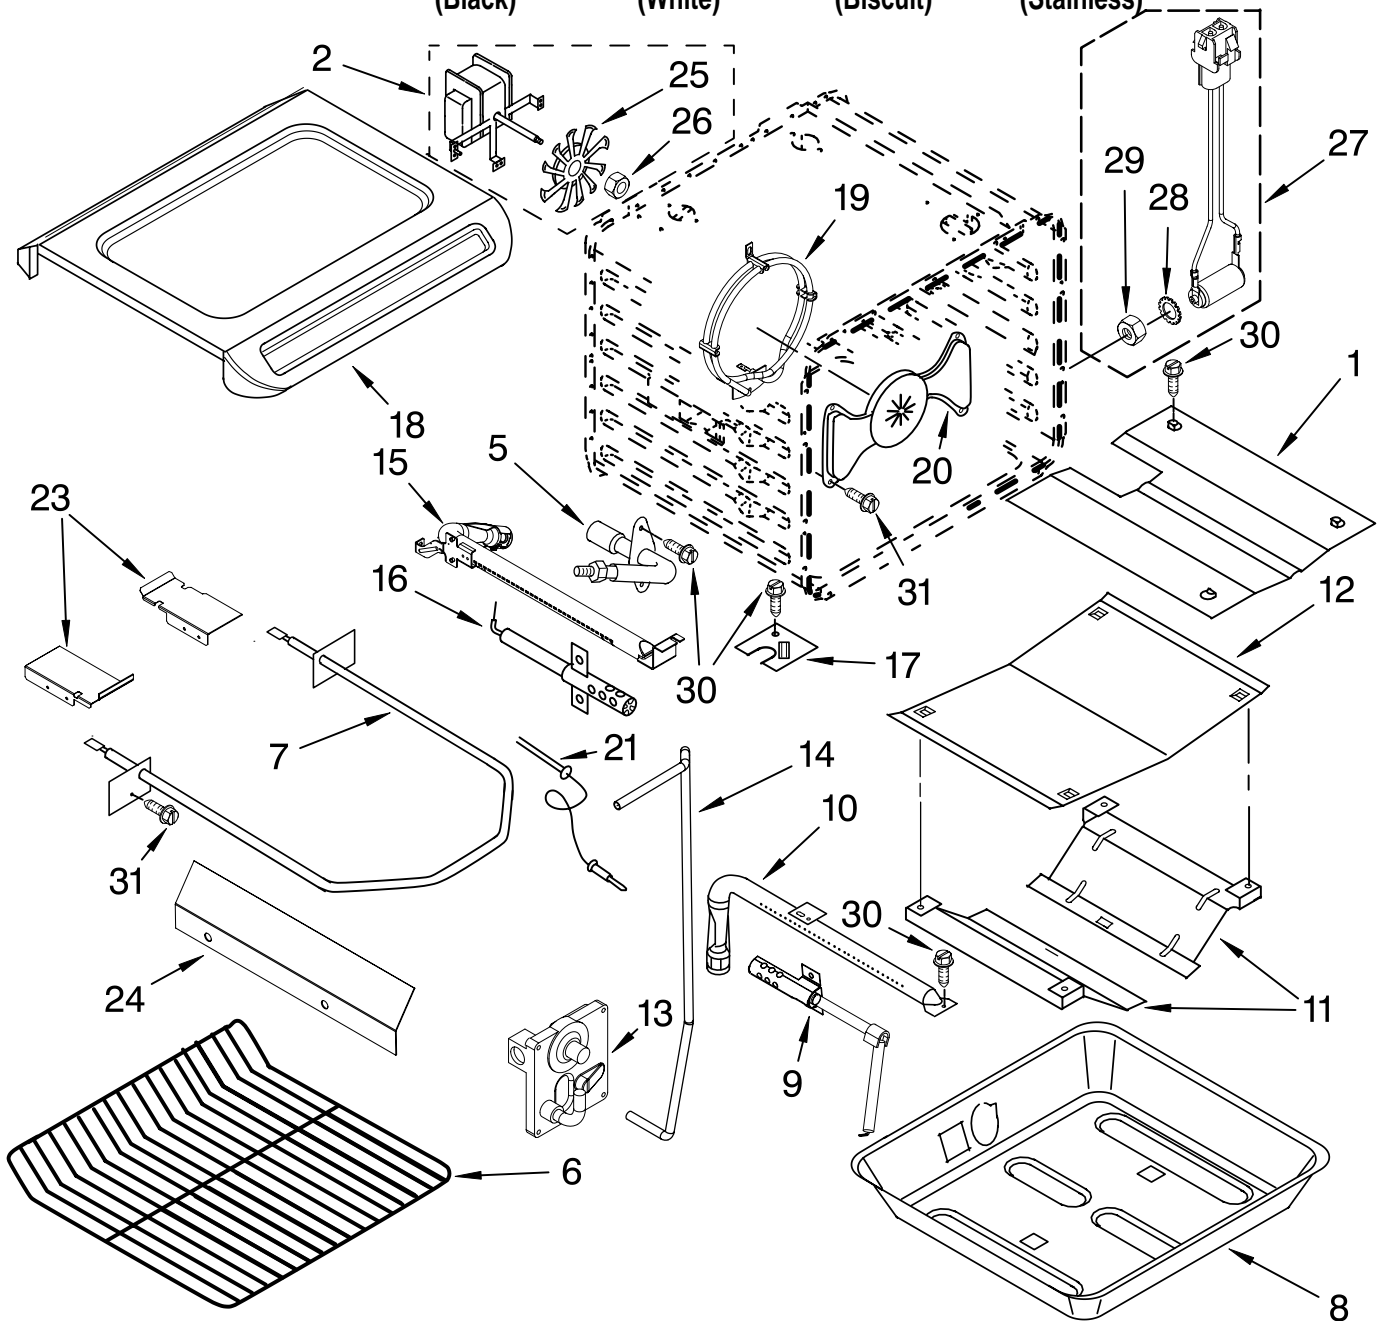

FOR ORDERING INFORMATION REFER TO PARTS PRICE LIST

INTERNAL OVEN PARTS

For Models: KGSS907SBL01, KGSS907SWH01, KGSS907SBT01, KGSS907SSS01

(Black)

(White)

(Biscuit)

(Stainless)

Illus. No.	Part No.	DESCRIPTION
1	9752980	Shield, Flame
2	4451583	Motor, Convection
5	9757779	Fitting, Broiler
6	4448717	Rack, Oven
7	9760776	Element, Broil
8	4453957	Pan Support, Bake
9	9760228	Electrode, Bake
10	9760228	Burner, Bake Log
11	9752737	Shield, Oven
12	4453984	Shield, Bake Flame
	3196176	Screw

Illus. No.	Part No.	DESCRIPTION
23		Shield, Element
	W10153093	Right
	W10153094	Left
24	W10105420	Diverter, Air
25	W10116351	Blade, Fan
26	W10116349	Nut
27	9755543	Jack, Meat Probe
28	9755547	Washer, Lock External
29	9755546	Hex Nut
30	3196176	Screw
31	4449154	Screw