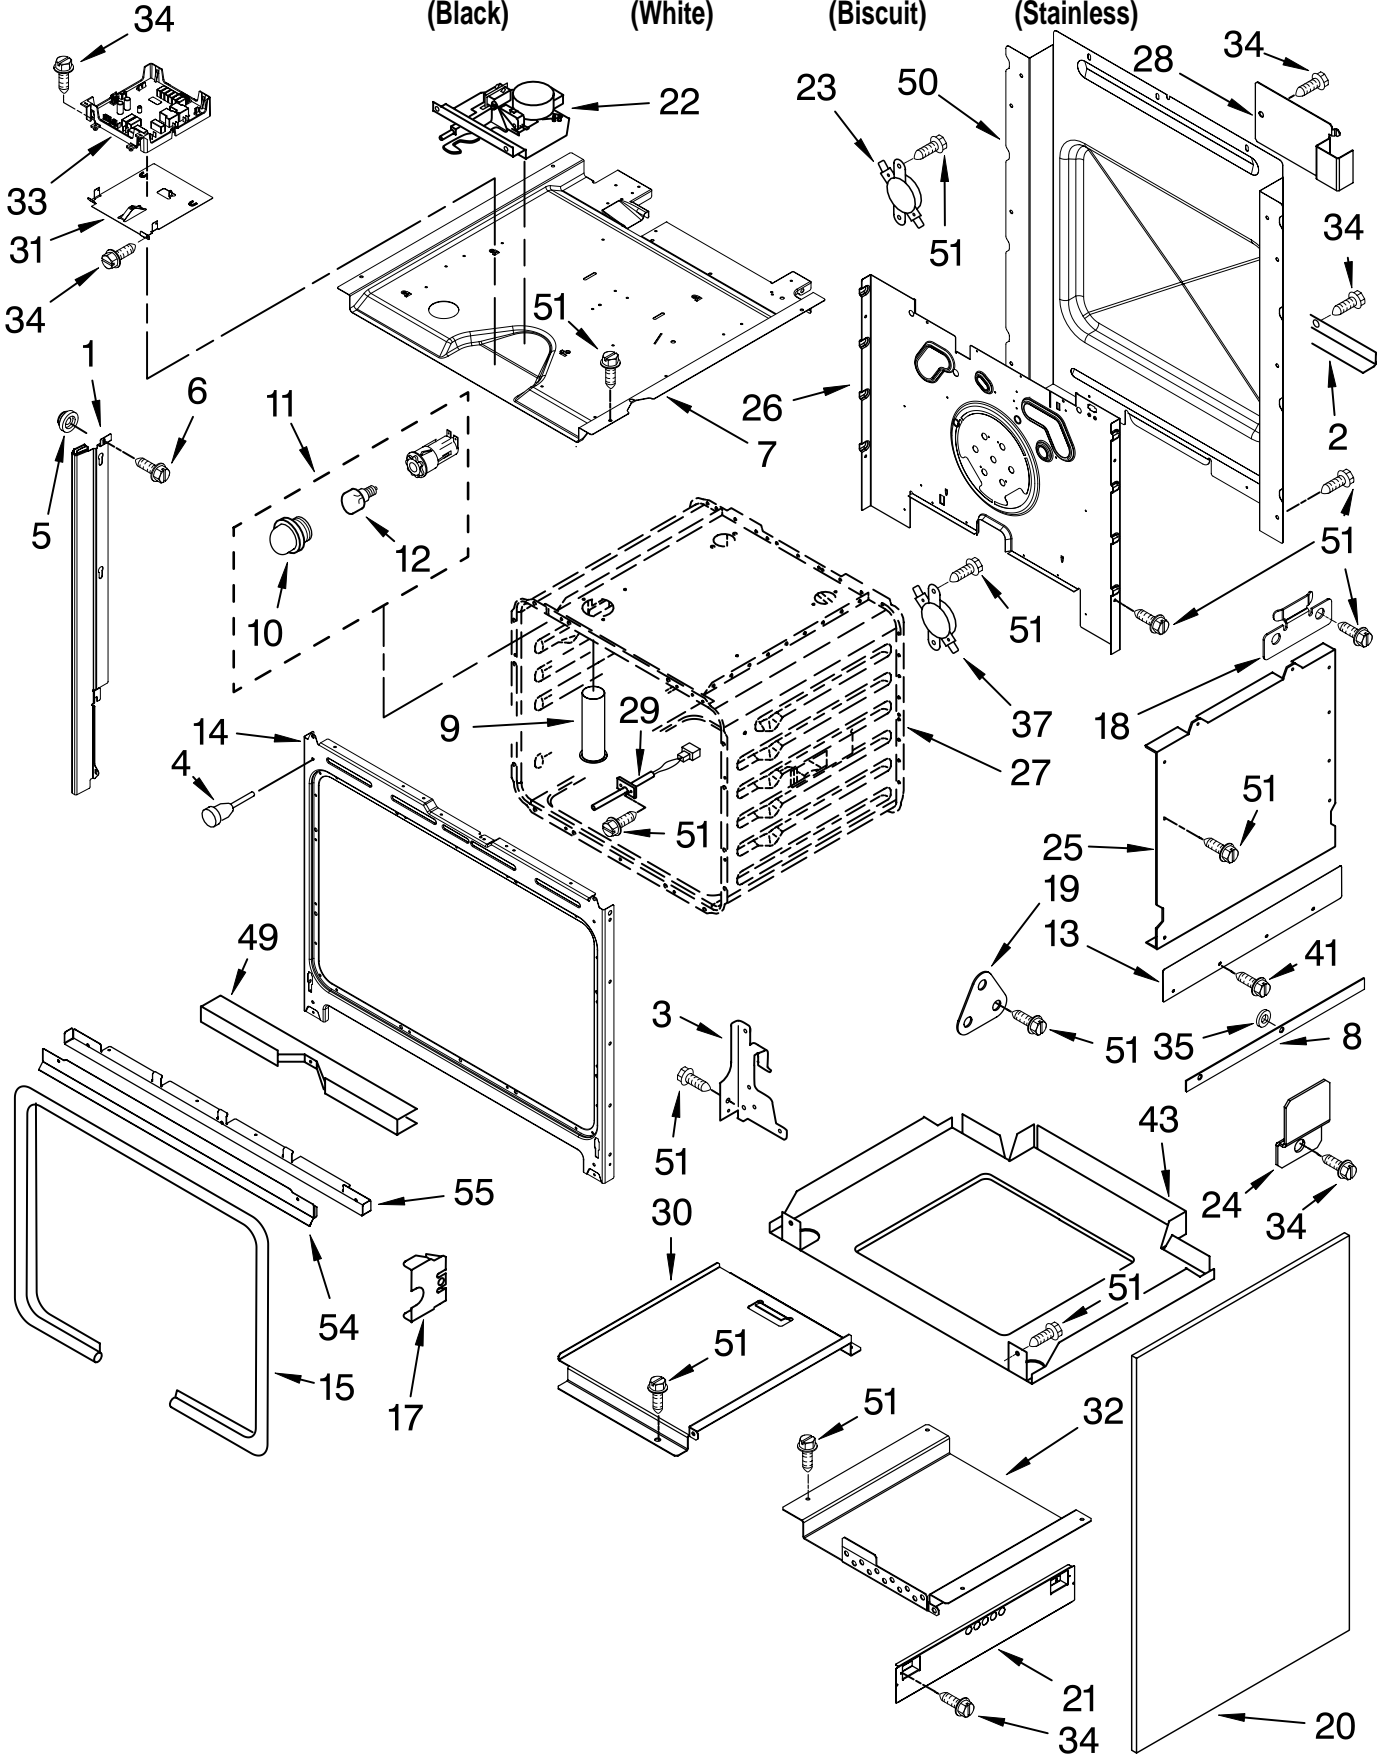

OVEN PARTS

For Models: KGSS907SBL01, KGSS907SWH01, KGSS907SBT01, KGSS907SSS01

(Black)

(White)

(Biscuit)

(Stainless)

FOR ORDERING INFORMATION REFER TO PARTS PRICE LIST

OVEN PARTS

For Models: KGSS907SBL01, KGSS907SWH01, KGSS907SBT01, KGSS907SSS01

(Black)

(White)

(Biscuit)

(Stainless)

Illus. No.	Part No.	DESCRIPTION	Illus. No.	Part No.	DESCRIPTION	Illus. No.	Part No.	DESCRIPTION
1		Trim, Side Right	15	W10074200	Gasket, Door	43	W10110534	Base, Chassis
	W10109540	Black	17	4452152	Bracket, Mounting	49	4448933	Retainer, Gasket
	W10109570	White	18	9757685	Guide, Side Panel	50	W10112206	Cover, Back
	W10109550	Biscuit	19	9757461	Bracket, Side Panel	51	4449809	Screw
	W10140548	Stainless	20		Oven, Side Panel	54		Vent, Bottom Upper
		Left		9760723PB	Black		9756481BL	Black
	W10109490	Black		9760723PW	White		9756481WH	White
	W10109520	White		9760723PC	Biscuit		9756481BT	Biscuit
	W10109500	Biscuit	21	9757811	Brace, Side Panel		9756481SS	Stainless
	W10140547	Stainless	22	9760888	Latch, Motorized	55		Trim, Bottom Vent
2	8053971	Brace, Main Back	23	9757807	Thermostat		W10104890	Black
3		Hinge Receiver	24	9759890	Clip, Side Panel		W10104910	White
	4455606	Right	25	4455641	Side, Chassis		W10104900	Biscuit
	4455605	Left	26	9759762	Back, Chassis		W10104870	Stainless
4	W10105790	Bumper, Door	27		Liner, Oven	FOLLOWING PARTS NOT ILLUSTRATED		
5	4448444	Grommet		9759945	Standoff, Rear	INSULATION		
6	3400832	Screw	28		Sensor		9756817	Insulation, Wrap
7	8303099	Top Chassis	29	W10131825	Bracket, GOC		9756470	Insulation, Back
8	9759722	Insulation, Body Side Trim	30	9756454	Slide, DSI			
9	9761666	Tube, Vent	31	9760223	Slide, GOC			
10	W10067870	Lens, Light	32	W10083460	Central, Appliance			
11	W10009930	Assembly, Oven Light	33	9762774	Screw			
12	4452166	Bulb, Light	34	3196537	Washer, Insulation			
13	9757732	Shield, Heat	35	9760481	Body Side Trim			
14	W10130368	Frame, Front	37	9759242	Thermostat (TOD)			
			41	4449743	Screw			

FOR ORDERING INFORMATION REFER TO PARTS PRICE LIST