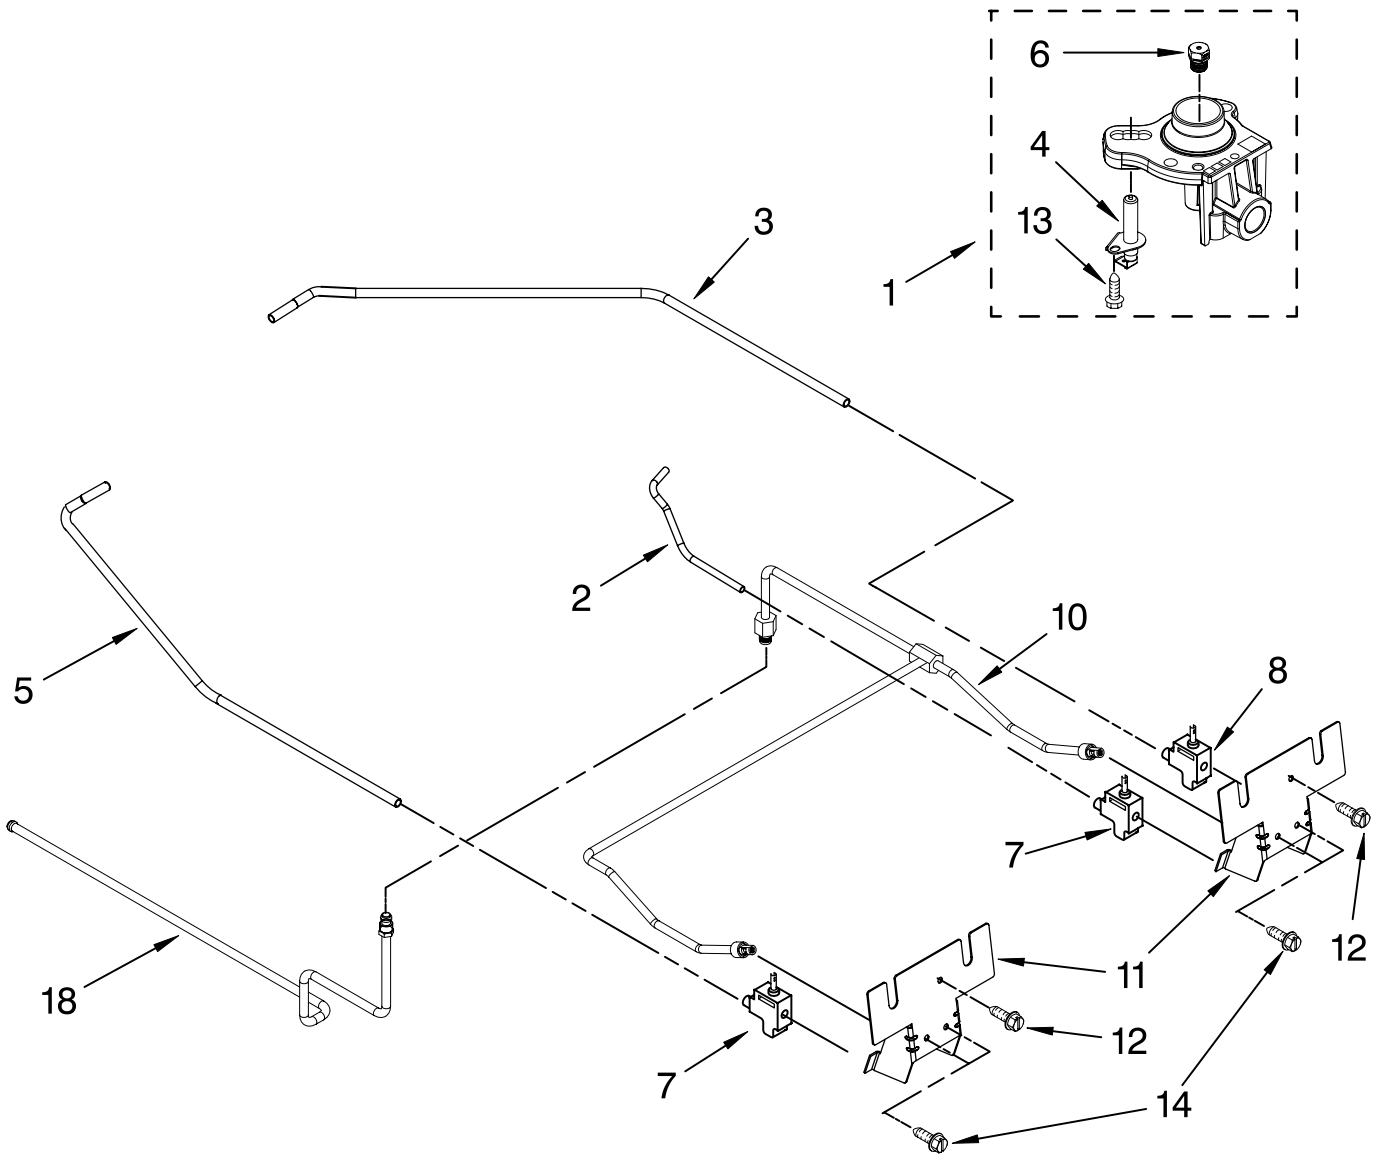

COOKTOP BURNER PARTS

For Models: KGSS907SBL01, KGSS907SWH01, KGSS907SBT01, KGSS907SSS01
(Black) (White) (Biscuit) (Stainless)

Illus. No.	Part No.	DESCRIPTION
1	W10128446 LR, RF W10128455 RR	Burner Base
2	9761069	Tubing, Burner(RF)
3	9761070	Tubing, Burner(RR)
4	W10110378	Igniter, Orifice Holder
5	9761068	Tubing, Burner(LR)

Illus. No.	Part No.	DESCRIPTION
6	9762937 LR, RF 9762938 RR	Orifice
7	4456816	Valve, Burner Small (2)
8	4456817	Valve, Burner Large
10	9761648	Tube, Manifold

Illus. No.	Part No.	DESCRIPTION
11		Manifold
	9761641	TCB
	9761642	Cooktop
12	3196537	Screw
13	8273062	Screw
14	8523704	Bolt, Valve (4)
18	4453754	Tubing GDS to Manifold

FOR ORDERING INFORMATION REFER TO PARTS PRICE LIST