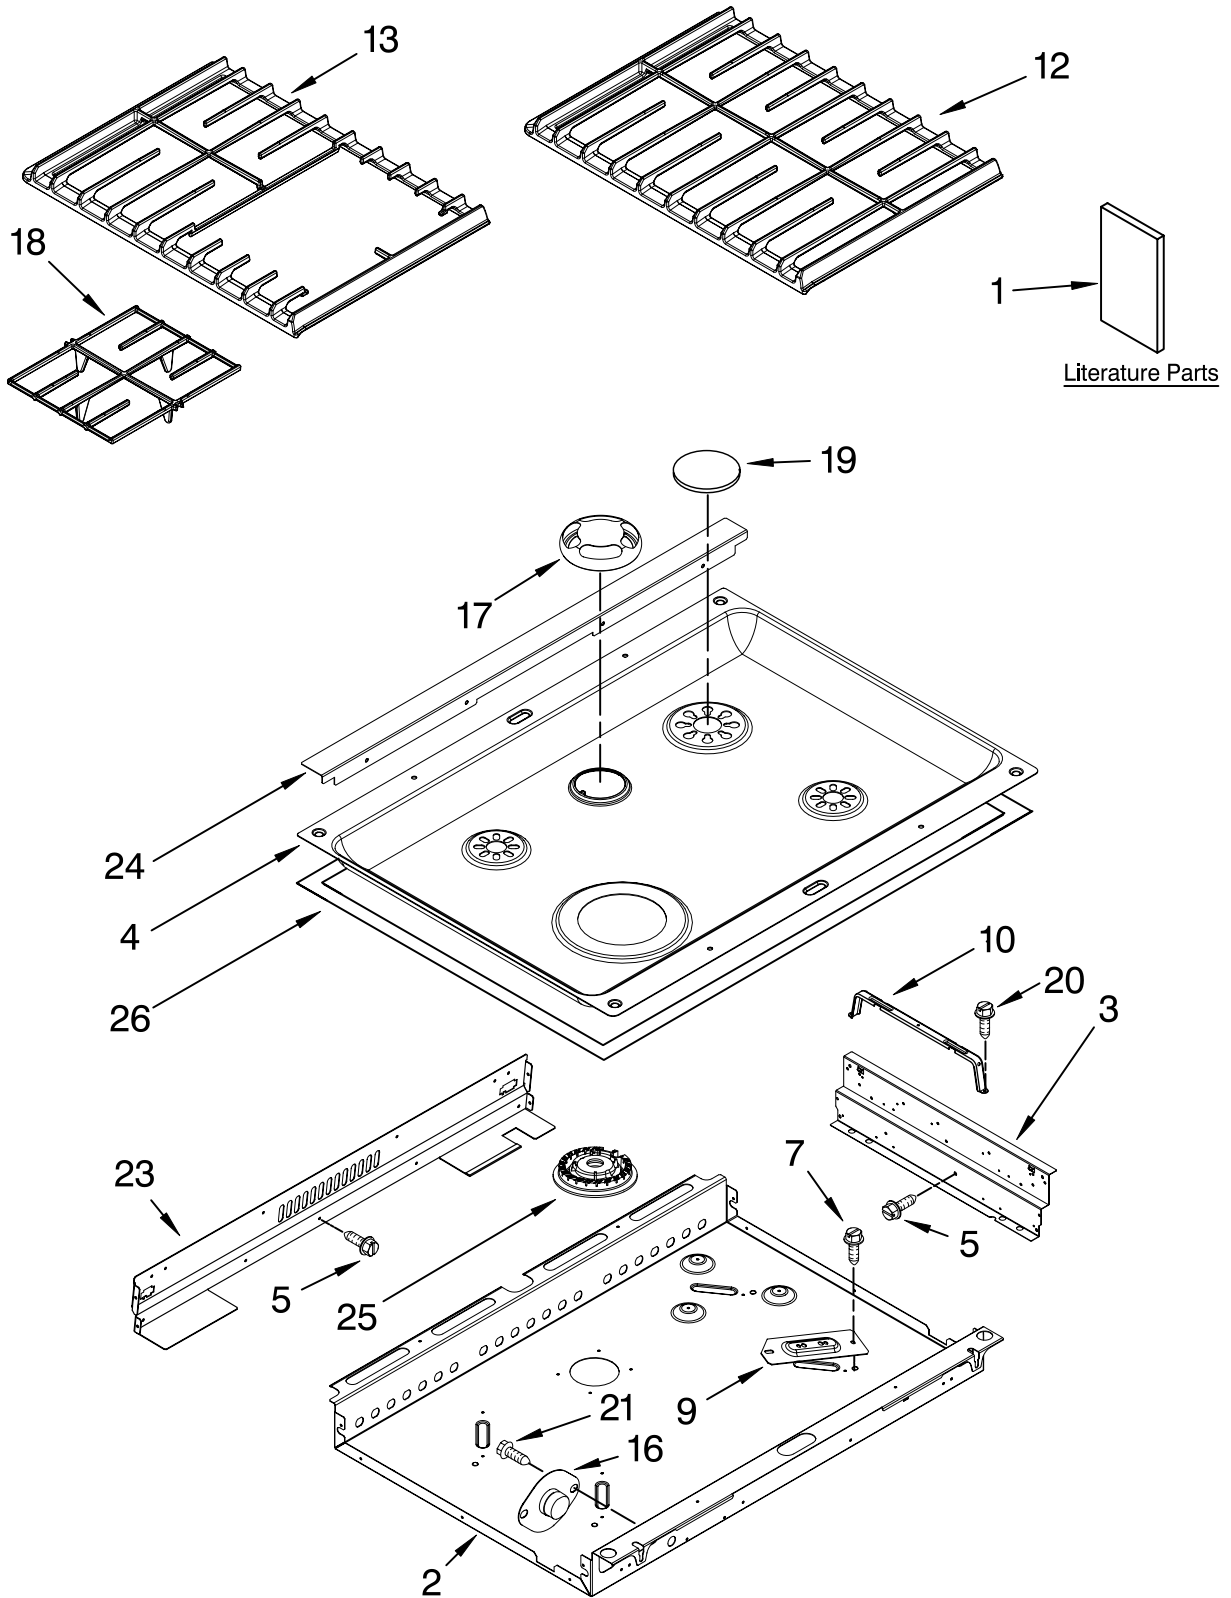

For Models: KGSS907SBL01, KGSS907SWH01, KGSS907SBT01, KGSS907SSS01
(Black) (White) (Biscuit) (Stainless)

30" Freestanding
GAS OVEN
CONVECTION

FOR ORDERING INFORMATION REFER TO PARTS PRICE LIST