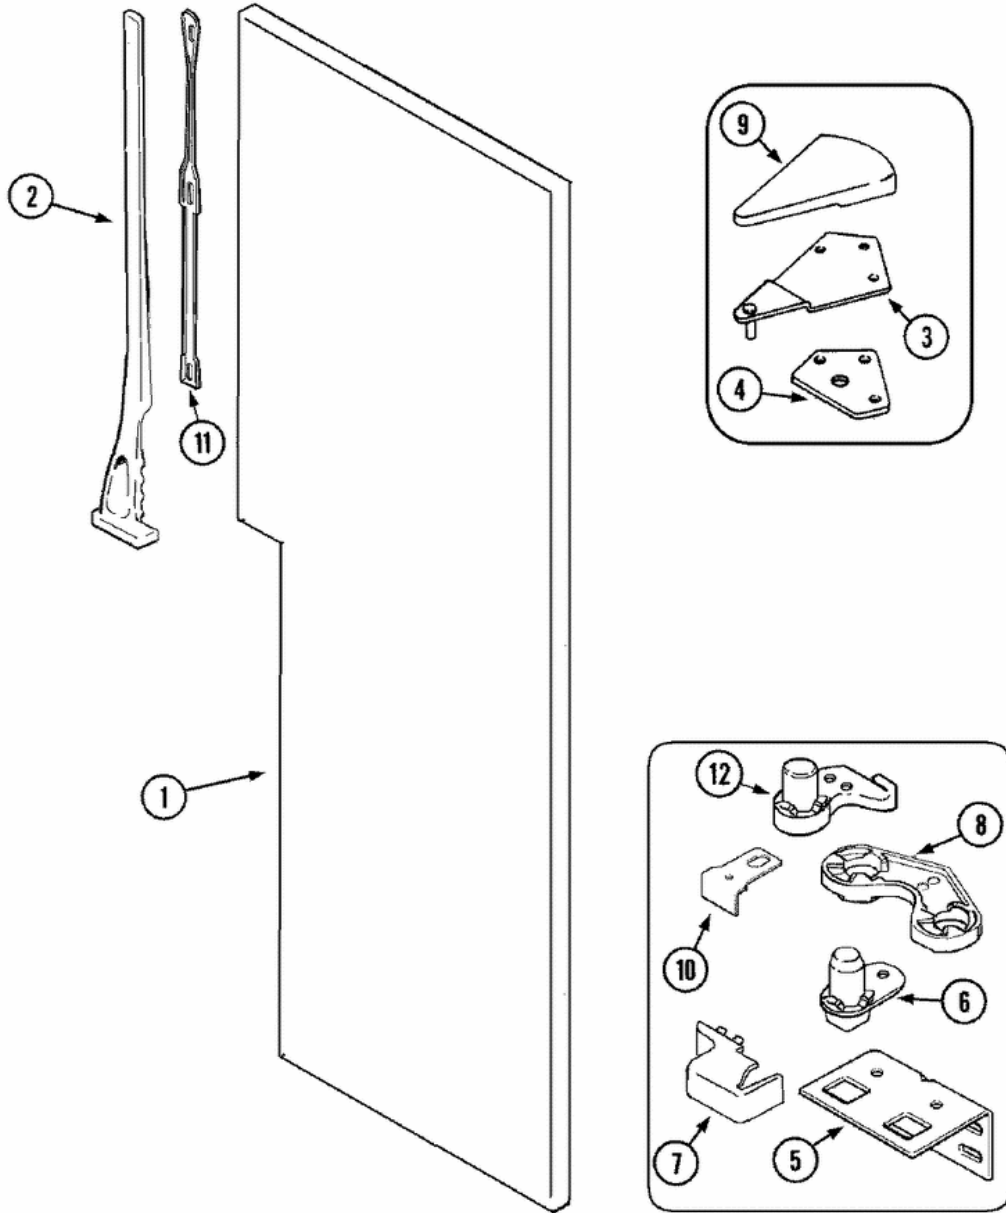

MZD2766GES Controls pg.2

MZD2766GES Freezer Components pg.3

MZD2766GES Dispenser Components pg.4

MZD2766GES Wiring Diagram pg.5

MZD2766GES Fresh Food Outer Door pg. 7

MZD2766GES Ice Maker Components

MZD2766GES [Ice Maker Module D7824706Q](#)

MZD2766GES Freezer Outer Door

MZD2766GES Fresh Food Inner Door