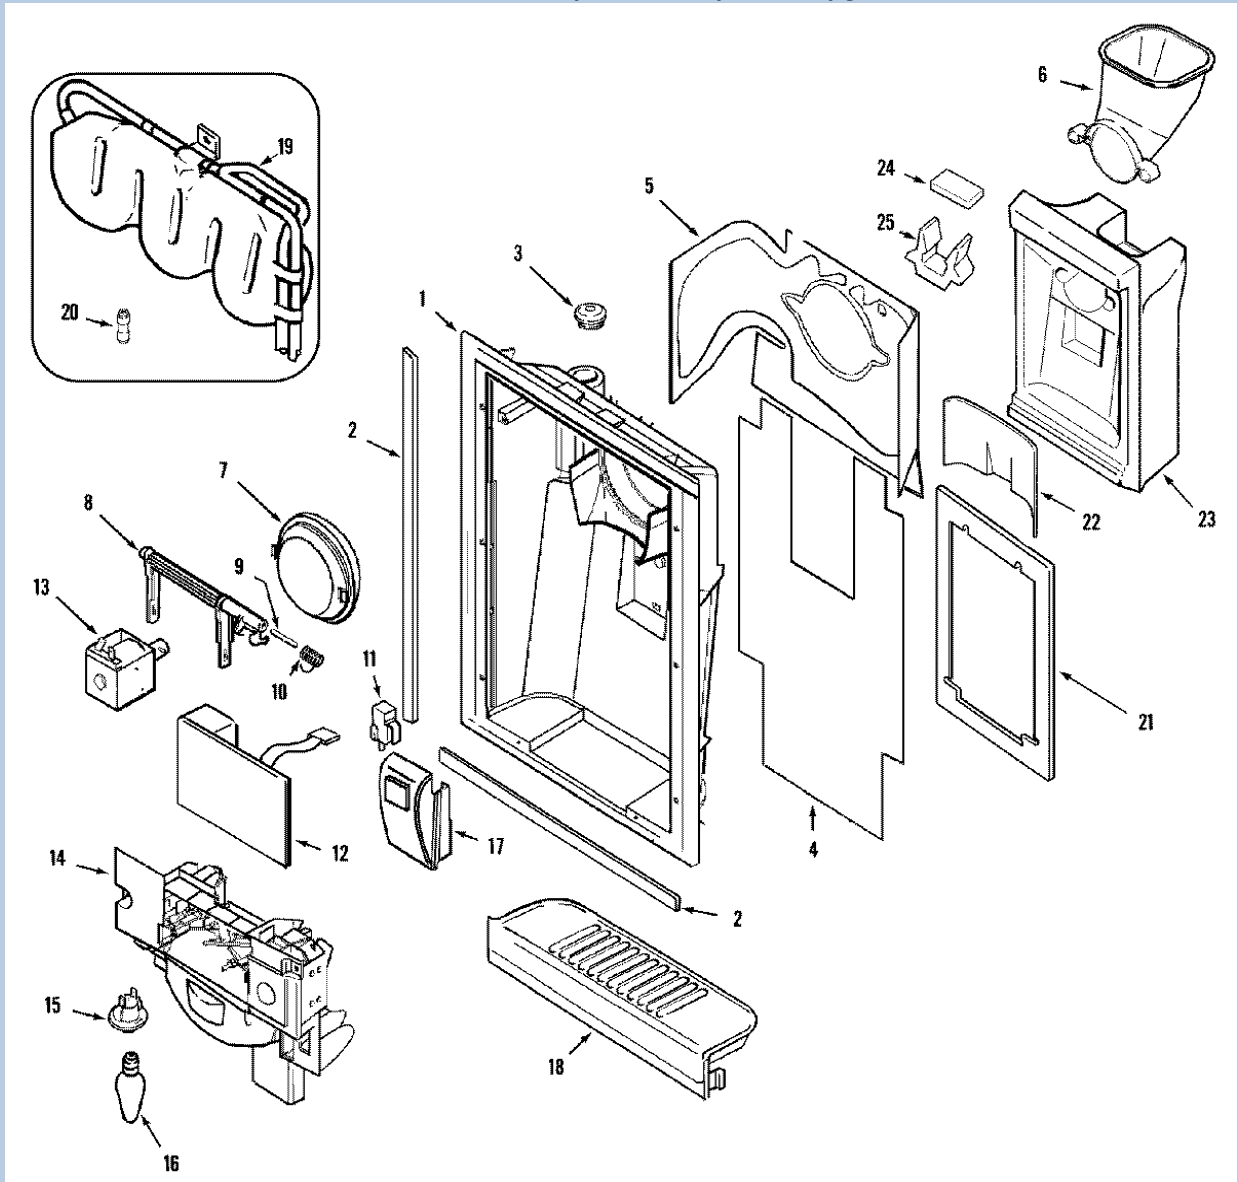

MZD2766GES Controls pg.2

MZD2766GES Freezer Components pg.3

MZD2766GES Dispenser Components pg.4

MZD2766GES Wiring Diagram pg.5

MZD2766GES Fresh Food Outer Door pg. 7

MZD2766GES Ice Maker Components

MZD2766GES [Ice Maker Module D7824706Q](#)

MZD2766GES Freezer Outer Door

MZD2766GES Fresh Food Inner Door