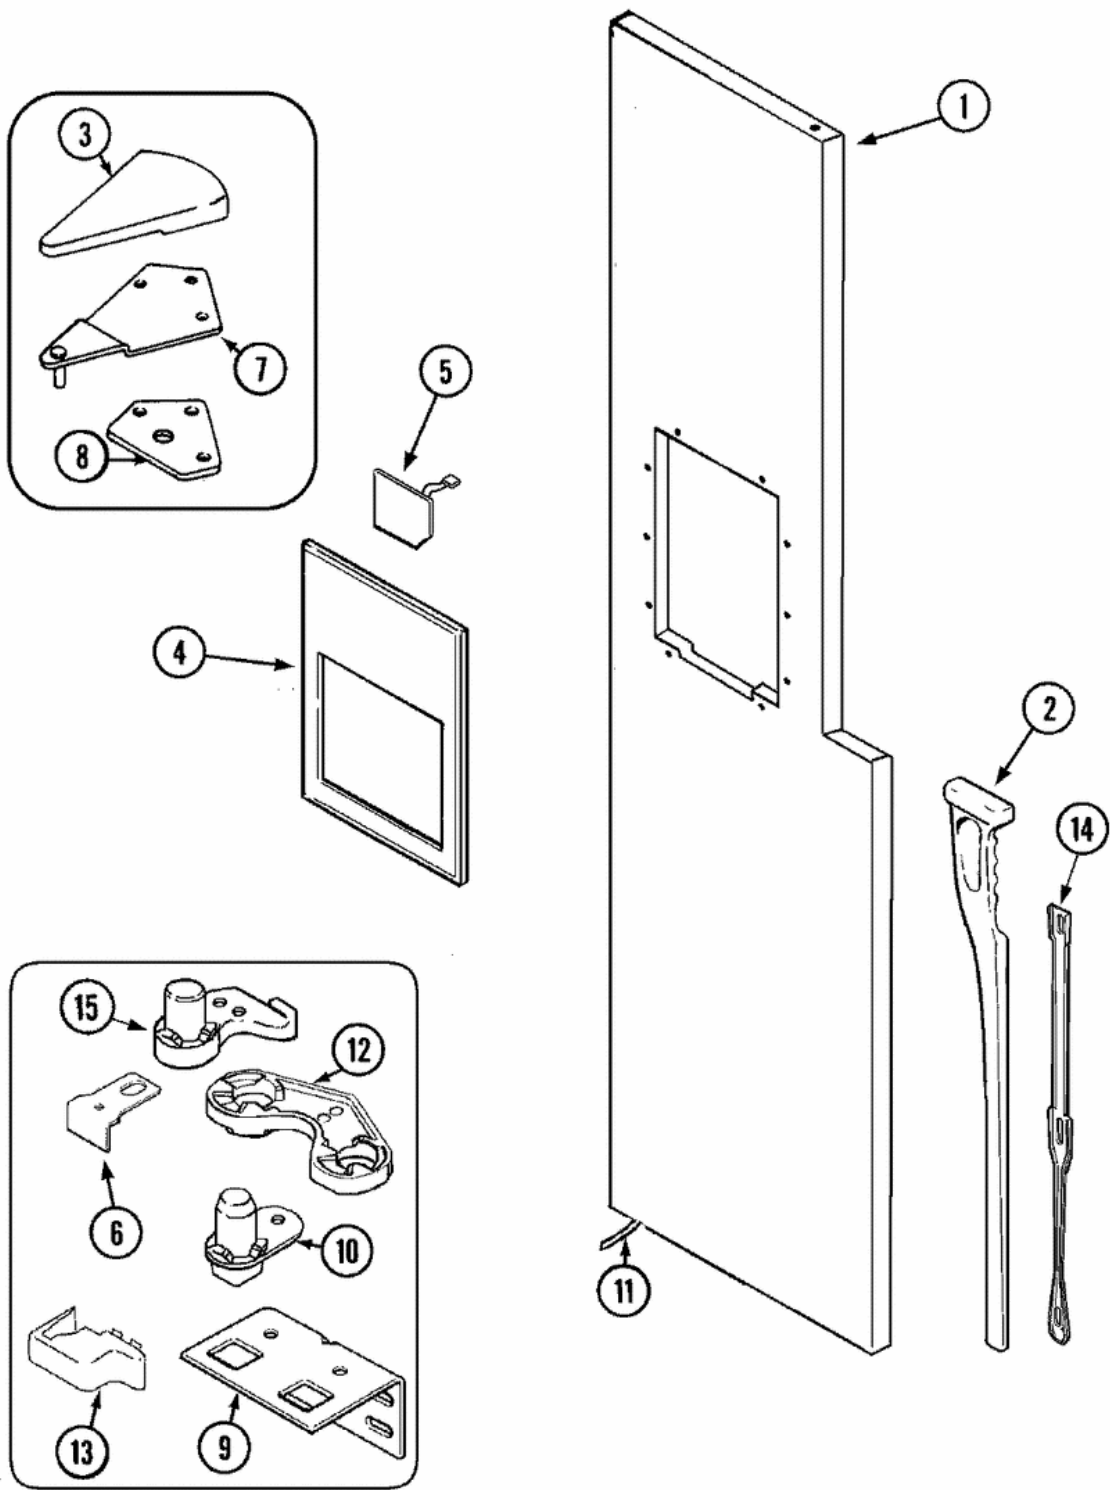

MZD2766GES Controls pg.2

MZD2766GES Freezer Components pg.3

MZD2766GES Dispenser Components pg.4

MZD2766GES Wiring Diagram pg.5

MZD2766GES Fresh Food Outer Door pg. 7

MZD2766GES Ice Maker Components

MZD2766GES [Ice Maker Module D7824706Q](#)

MZD2766GES Freezer Outer Door

MZD2766GES Fresh Food Inner Door