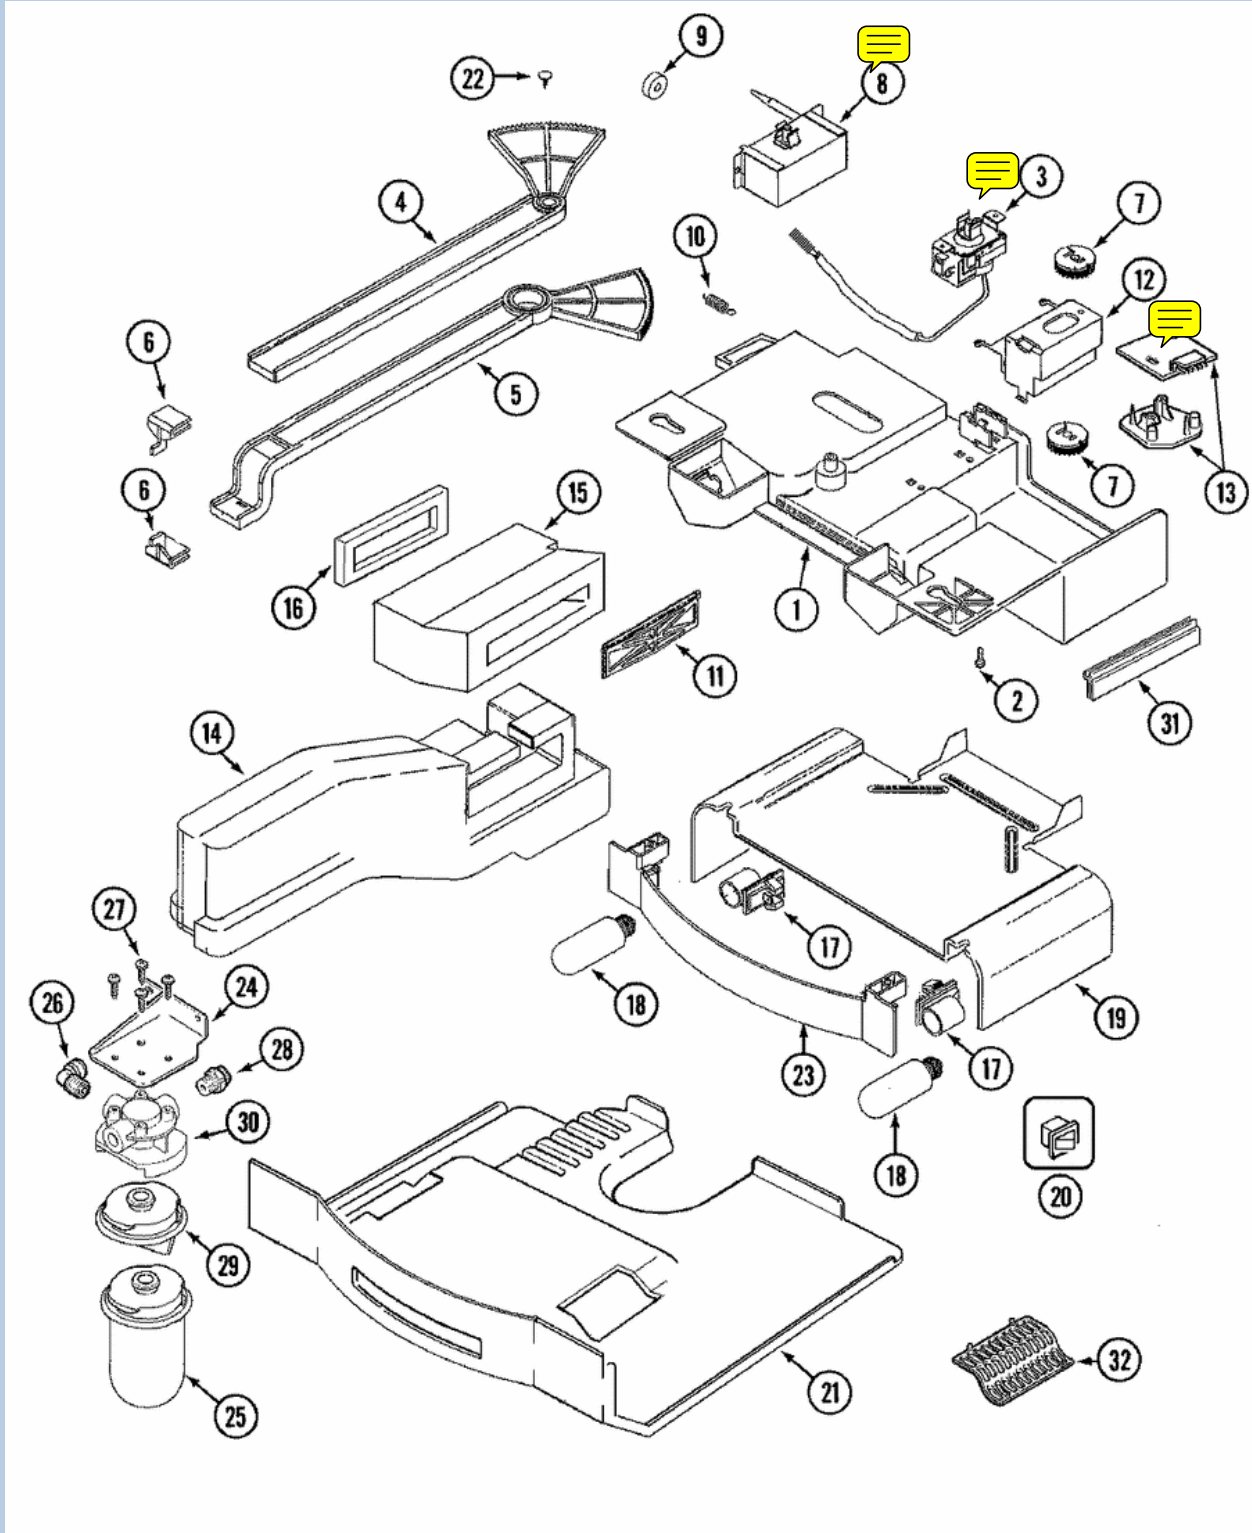

MZD2766GES Controls pg.2

MZD2766GES Freezer Components pg.3

MZD2766GES Dispenser Components pg.4

MZD2766GES Wiring Diagram pg.5

MZD2766GES Fresh Food Outer Door pg. 7

MZD2766GES Ice Maker Components

MZD2766GES [Ice Maker Module D7824706Q](#)

MZD2766GES Freezer Outer Door

MZD2766GES Fresh Food Inner Door