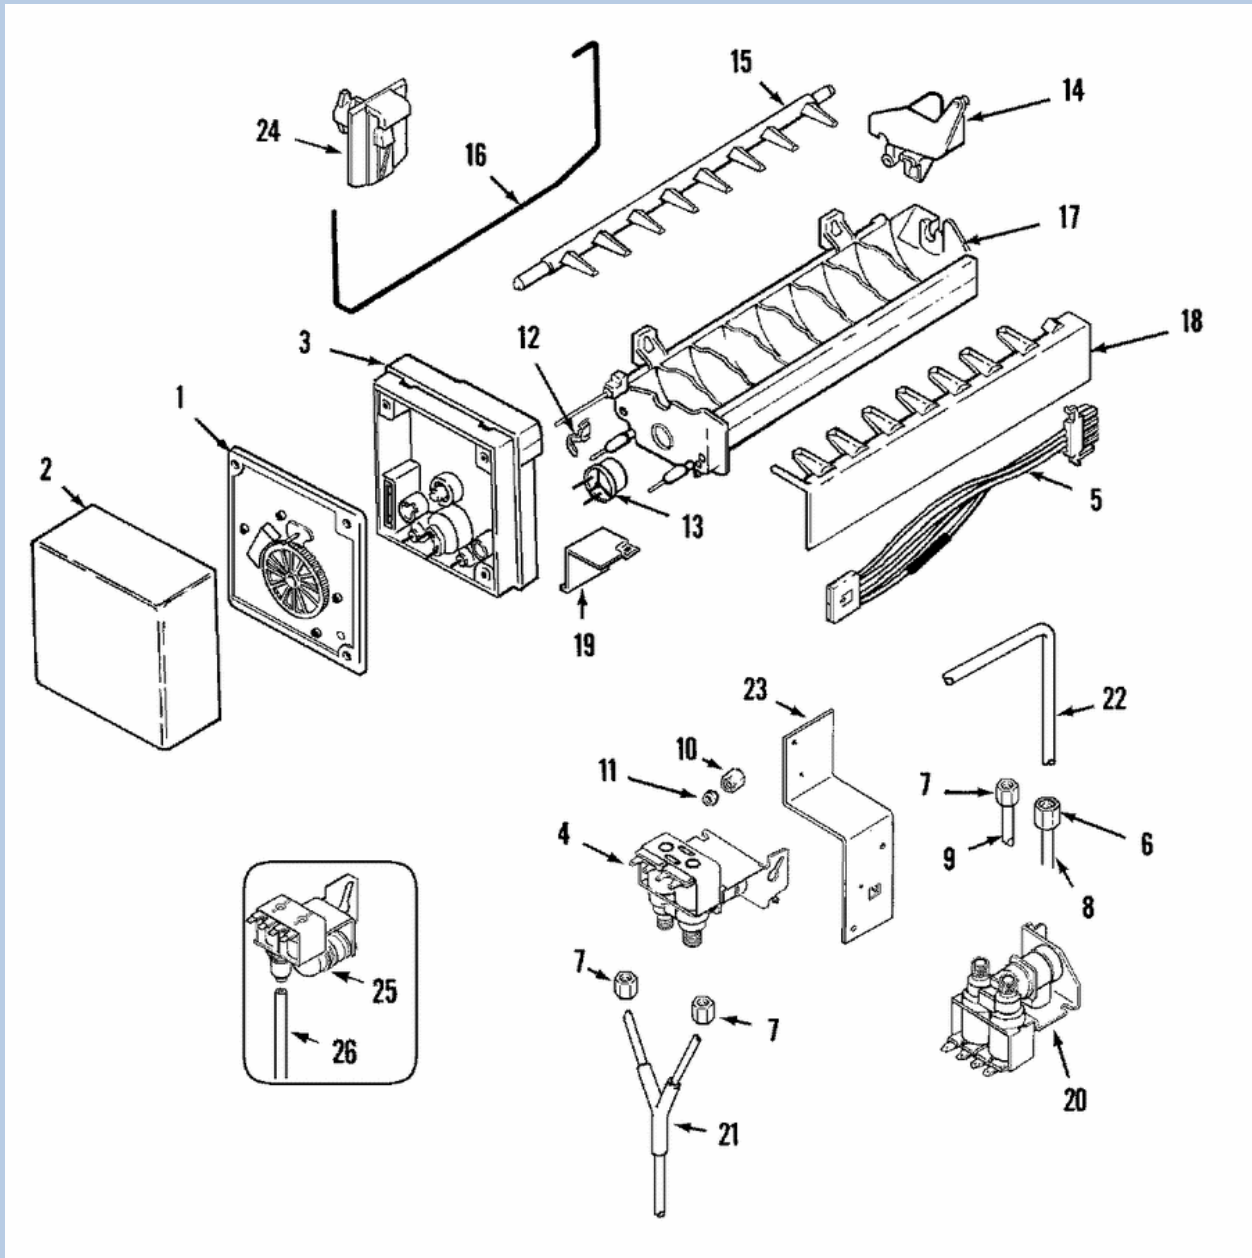

MZD2766GES Controls pg.2

MZD2766GES Freezer Components pg.3

MZD2766GES Dispenser Components pg.4

MZD2766GES Wiring Diagram pg.5

MZD2766GES Fresh Food Outer Door pg. 7

MZD2766GES Ice Maker Components

MZD2766GES [Ice Maker Module D7824706Q](#)

MZD2766GES Freezer Outer Door

MZD2766GES Fresh Food Inner Door