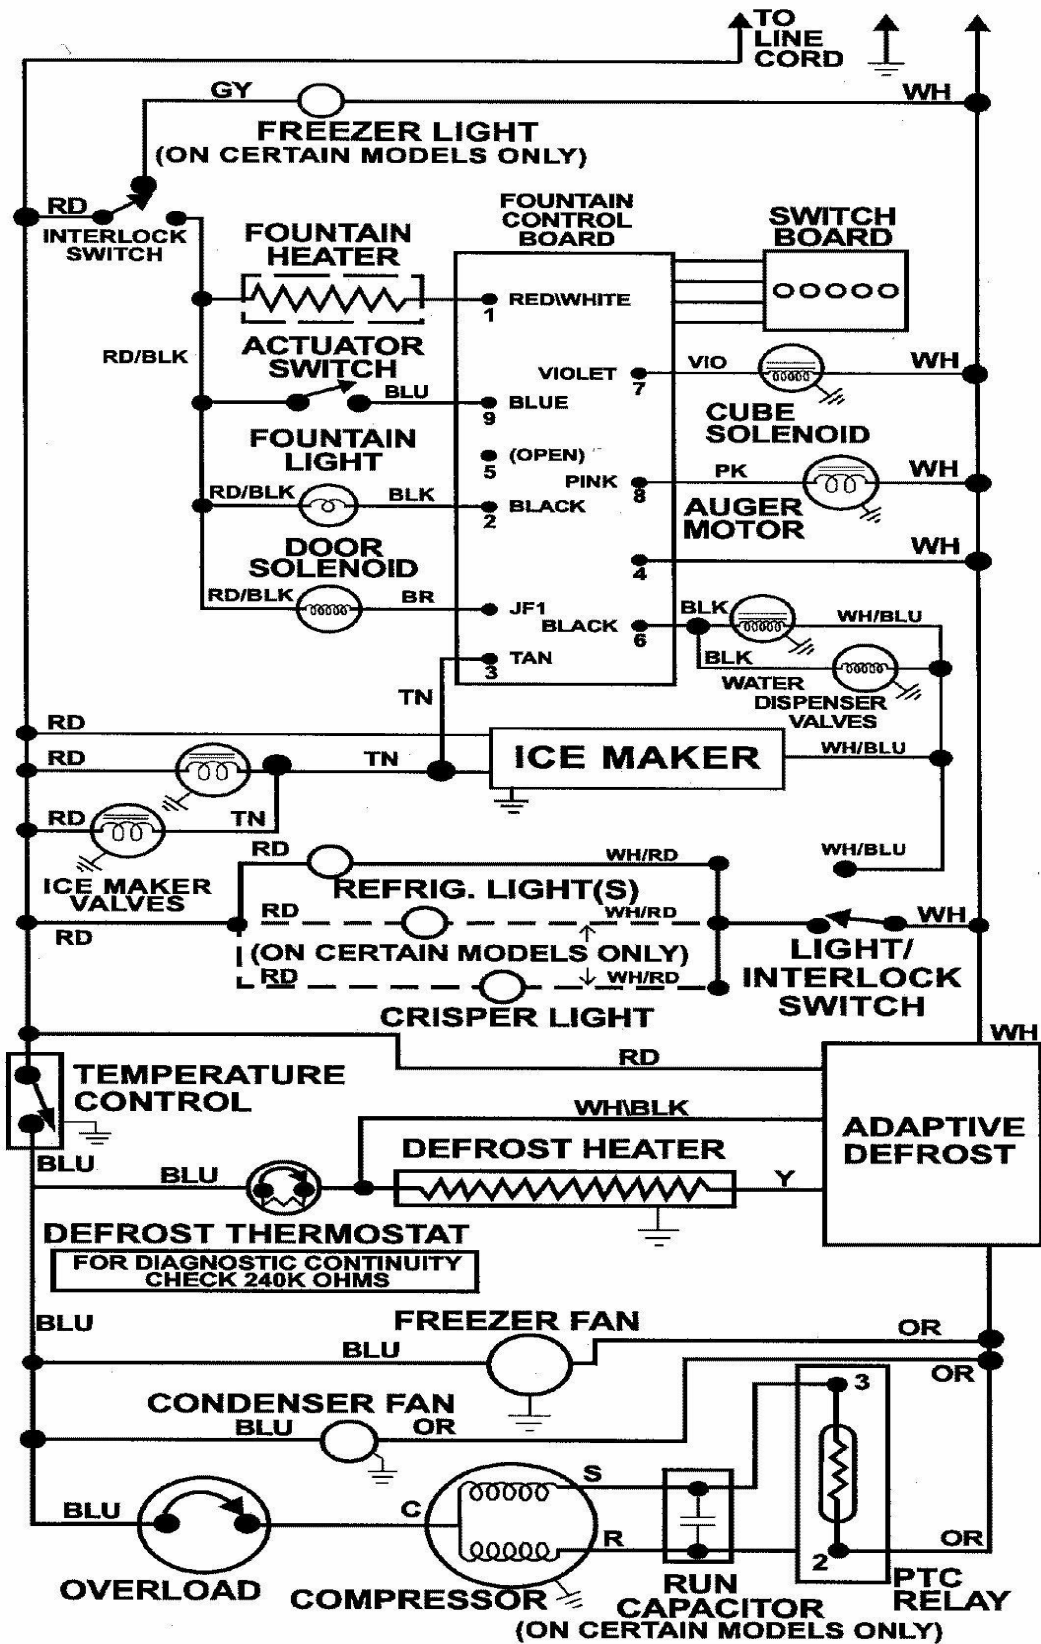

MZD2766GES Controls pg.2

MZD2766GES Freezer Components pg.3

MZD2766GES Dispenser Components pg.4

MZD2766GES Wiring Diagram pg.5

MZD2766GES Fresh Food Outer Door pg. 7

MZD2766GES Ice Maker Components

MZD2766GES [Ice Maker Module D7824706Q](#)

MZD2766GES Freezer Outer Door

MZD2766GES Fresh Food Inner Door