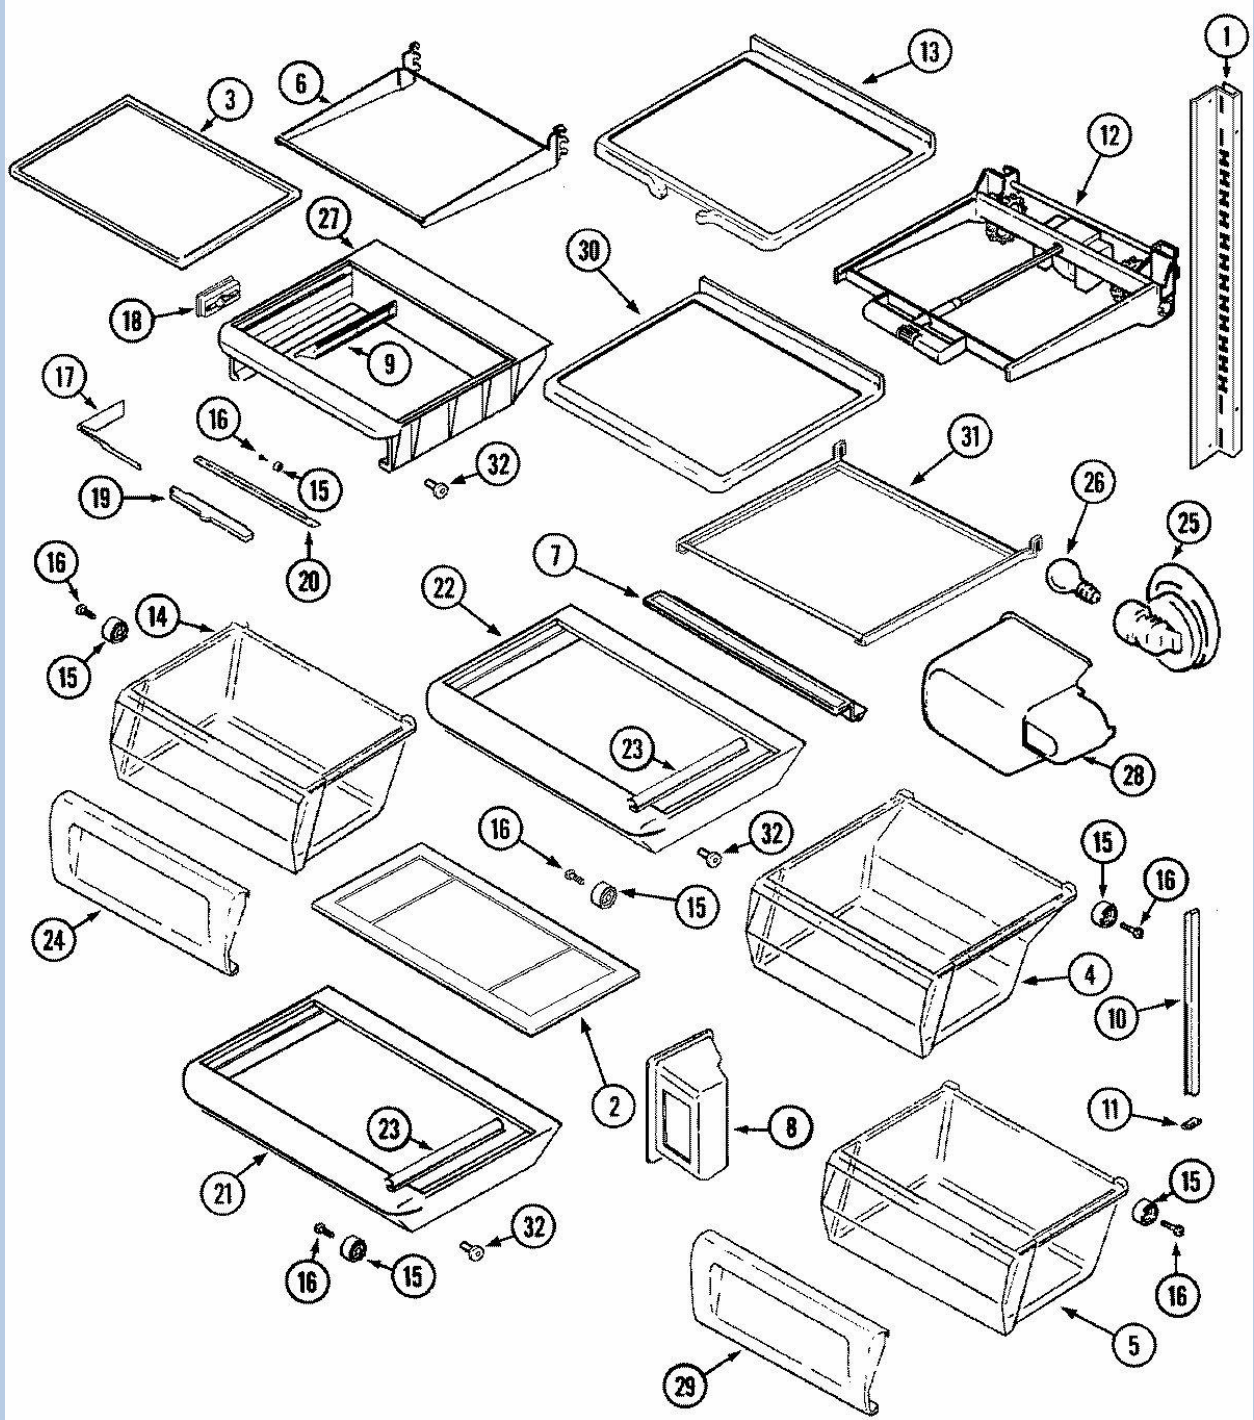

MZD2766GES Controls pg.2

MZD2766GES Freezer Components pg.3

MZD2766GES Dispenser Components pg.4

MZD2766GES Wiring Diagram pg.5

MZD2766GES Fresh Food Outer Door pg. 7

MZD2766GES Ice Maker Components

MZD2766GES [Ice Maker Module D7824706Q](#)

MZD2766GES Freezer Outer Door

MZD2766GES Fresh Food Inner Door