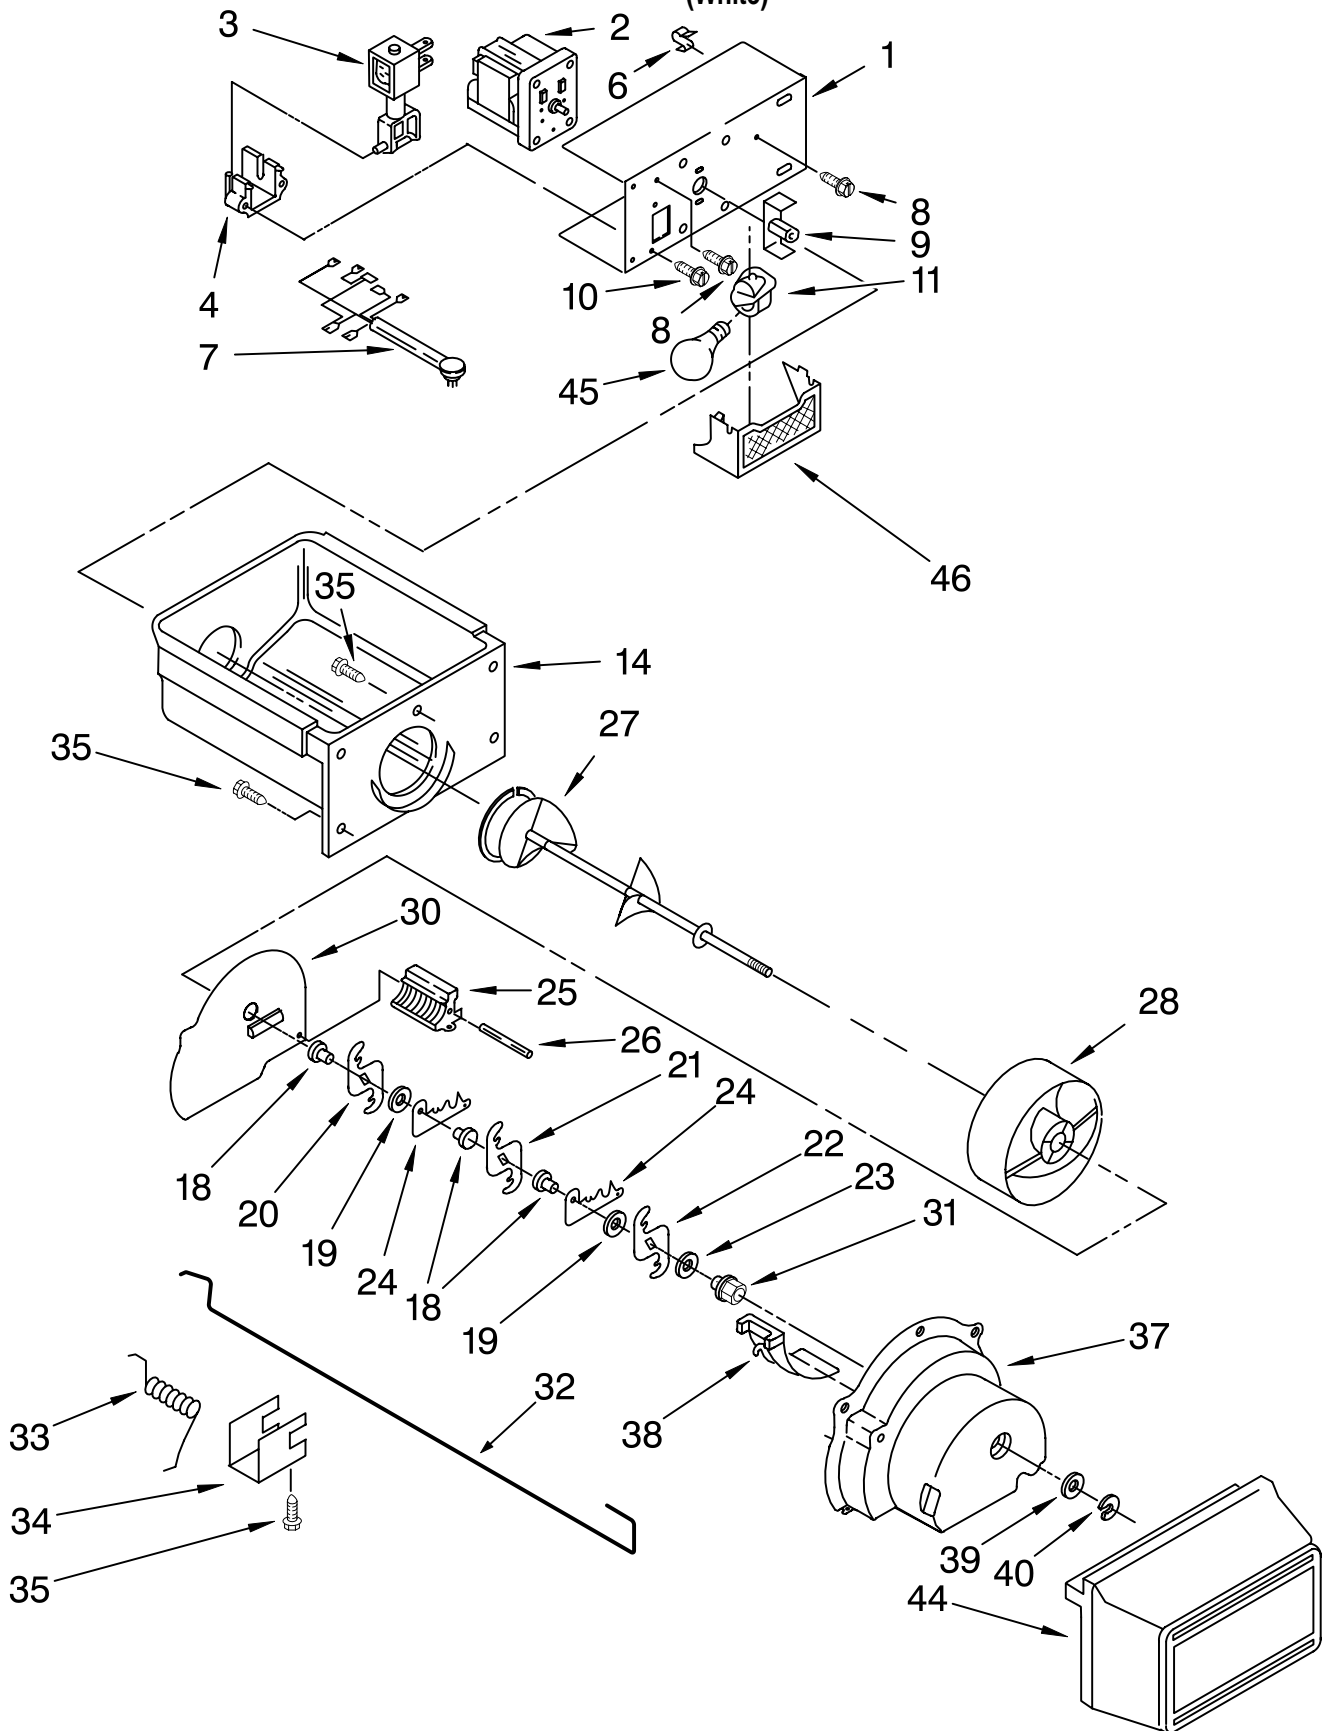

MOTOR AND ICE CONTAINER PARTS

For Models: RS22AQXKQ00

(White)

FOR ORDERING INFORMATION REFER TO PARTS PRICE LIST

MOTOR AND ICE CONTAINER PARTS

For Models: RS22AQXKQ00

(White)

<u>Illus.</u> <u>No.</u>	<u>Part</u> <u>No.</u>	<u>DESCRIPTION</u>
1	2183728	Bracket, Motor
2	2188385	Motor, Dispenser
3	2152713	Solenoid Assembly
4	2149100	Guide, Solenoid
6	1115374	Clip, Wiring
7	2206501	Wiring Assembly, Ice Dispenser
8	489399	Screw
9	2205716	Coupling, Motor
10	489478	Screw
11	2162085	Socket, Light
14	2196089	Ice Container
18	1119005	Spacer, Step (3)
19	1119007	Spacer, Flat (2)
20	1119006	Blade, Rotary
21	1119012	Blade, Rotary
22	1119013	Blade, Rotary
23	489235	Washer, Plain
24	1119009	Blade, Fixed (2)
25	2157405	Block, Blade
26	489229	Roll Pin
27	2196295	Auger
28	2209781	Drum
30	2171682	Floating Baffle
31	1119018	Nut, Bearing
32	2155231	Control Arm
33	1119020	Spring, Return
34	1119021	Retainer Clip, Rod
35	488886	Screw
37	2180348	Housing, Crusher
38	1119017	Deflector, Ice
39	489234	Washer, Plain
40	489236	Retainer Ring
44	2171709	Front Cover, Ice Container
45	527949	Light Bulb
46	2171706	Light Lens, Dispenser

FOR ORDERING INFORMATION REFER TO PARTS PRICE LIST