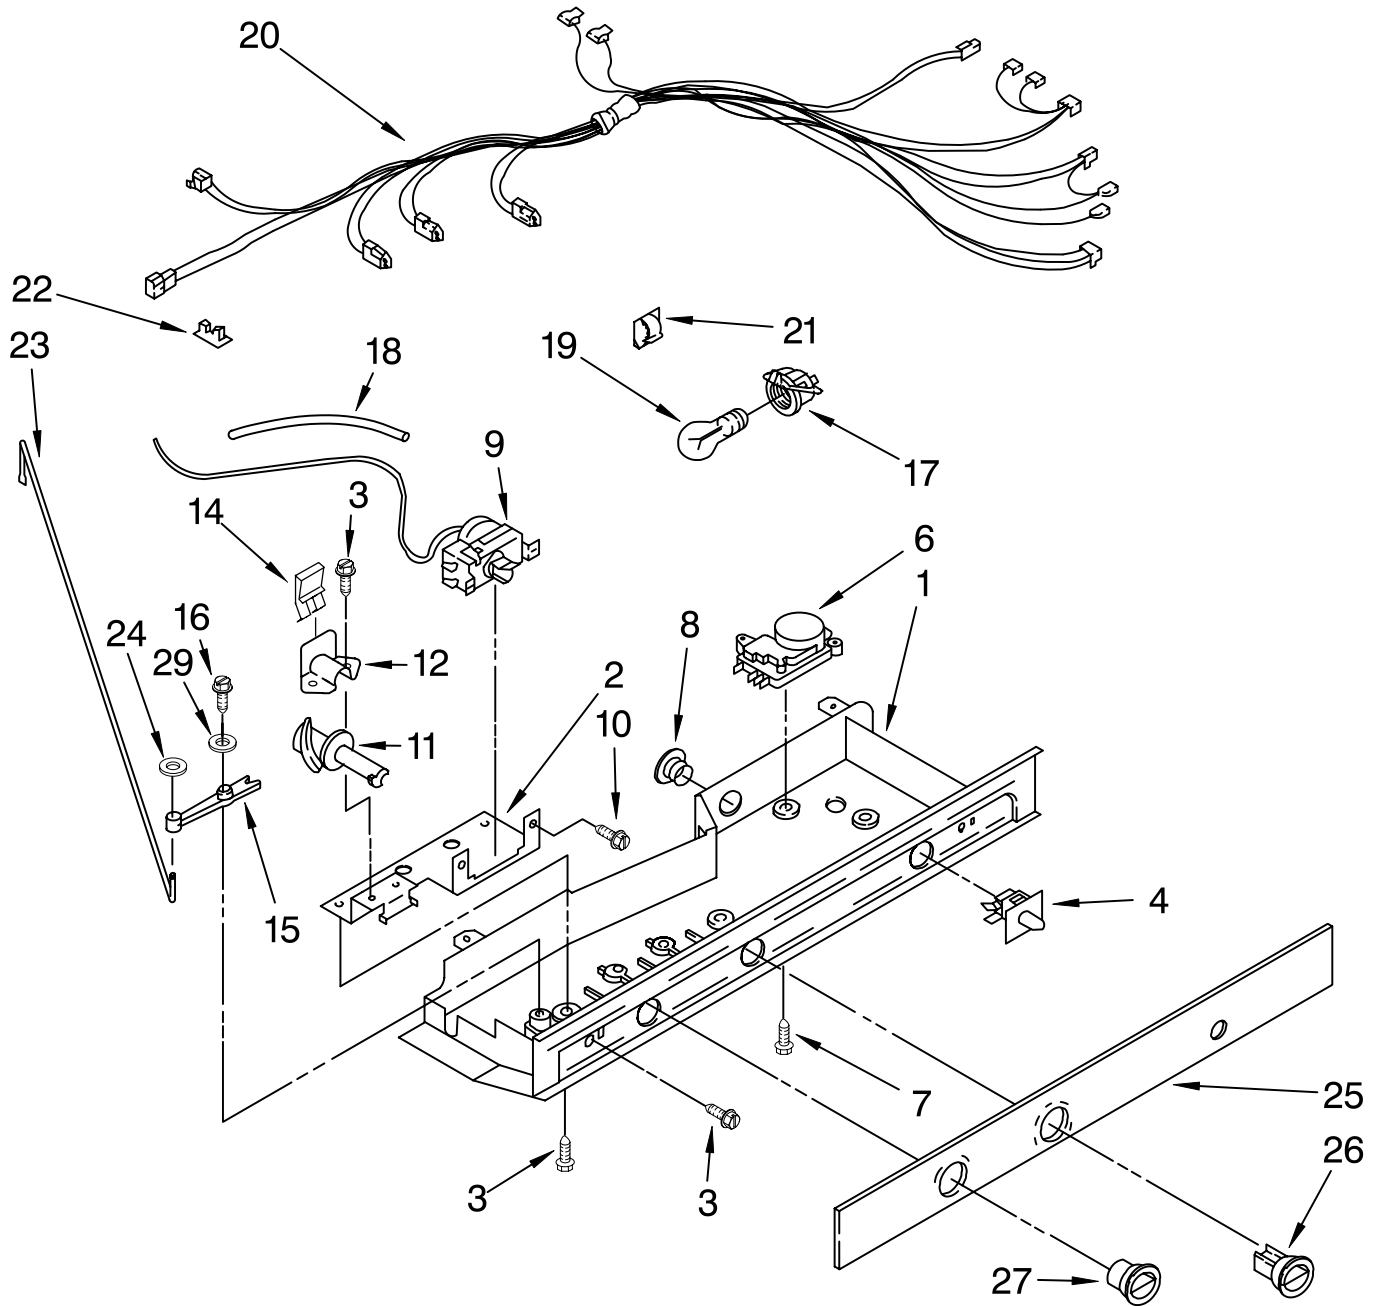

FOR ORDERING INFORMATION REFER TO PARTS PRICE LIST

CONTROL PARTS

For Models: RS22AQXKQ00

(White)

Illus. No.	Part No.	DESCRIPTION
1	2200137	Control Box
2	1110629	Mounting Bracket
3	3196537	Screw (4)
4	2149705	Light Switch
6	2188375	Defrost Timer (10 Hr.)
7	489398	Screw (2)
8	940014	Hole Plug
9	2198202	Thermostat
10	487869	Screw
11	2182195	Cam Assembly