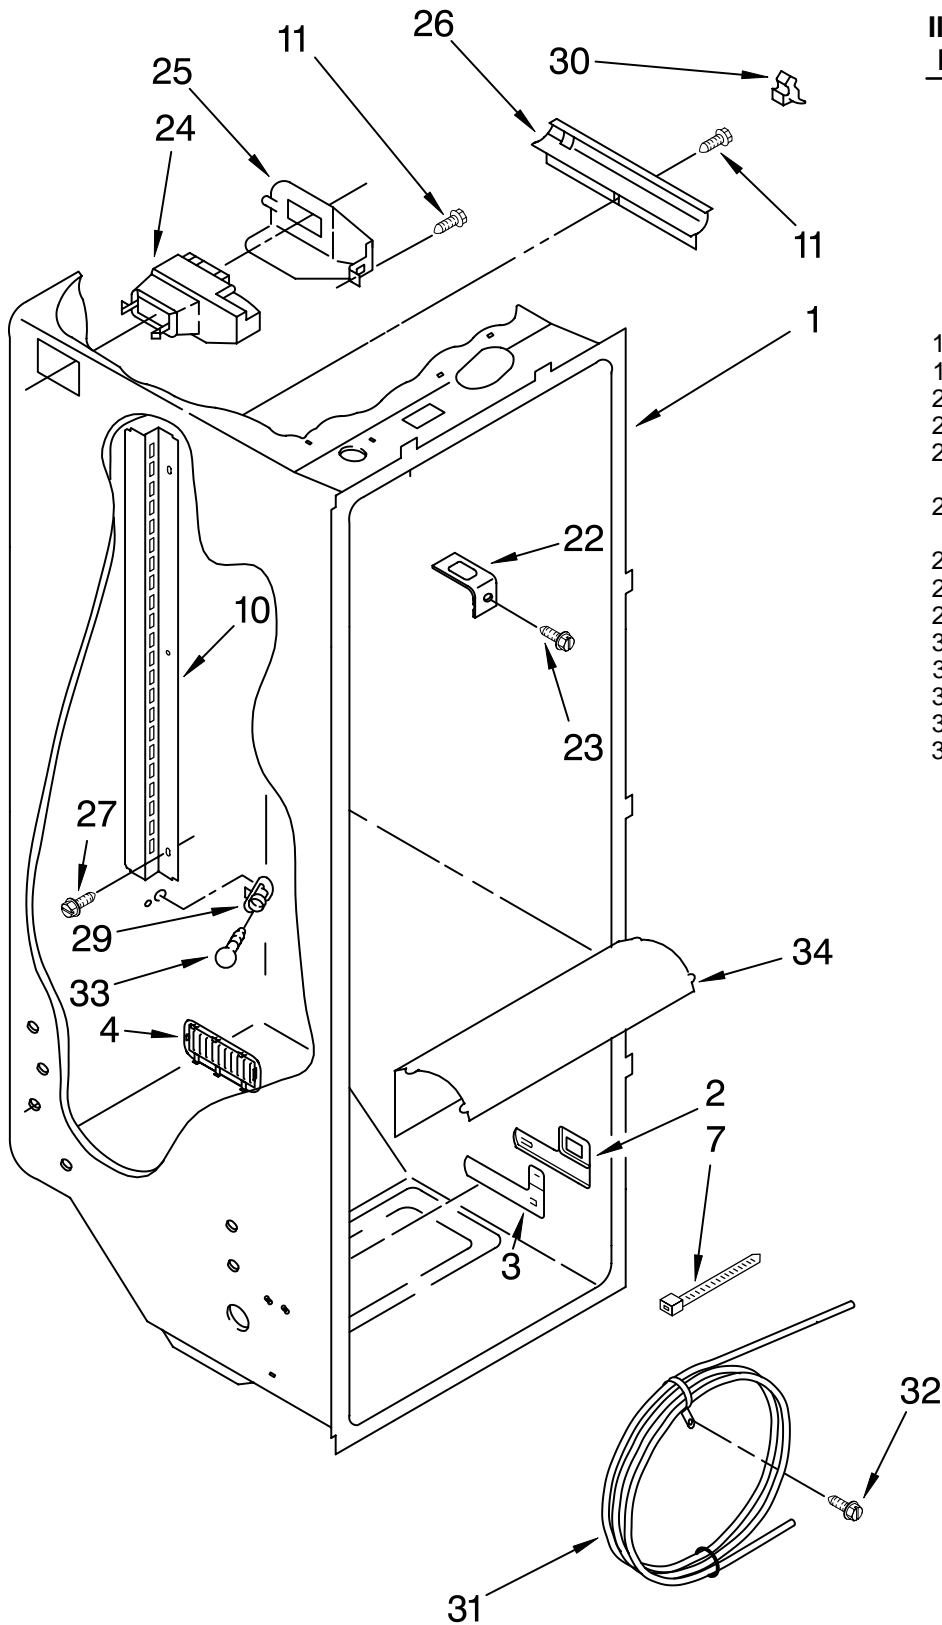

CABINET PARTS
For Models: RS22AQXKQ00
(White)

REFRIGERATOR

FOR ORDERING INFORMATION REFER TO PARTS PRICE LIST

CABINET PARTS

For Models: RS22AQXKQ00

(White)

Illus. No.	Part No.	DESCRIPTION
1		LITERATURE PARTS
	LIT2216553	Use & Care Guide
	LIT2216709	Service & Wiring Sheet
	LIT2219957	Energy Guide
	LIT628370	Modular Icemaker Service Sheet
2	2174748	Front Roller (2)
3	3400517	Screw
4	2196236	Roller (Rear) (2)
5	489427	Screw
6	2155013	Clip, Grille
7	489478	Screw
8		Cabinet (Not A Serviceable Part)
9	2209697	Shim
10	2203770	Hinge Top, FC
11	2203771	Hinge Top, RC
12	8281149	Screw
13		Hinge Cover, FC
	2203407W	White
14	2217075	Hinge Bottom (2)
15		Filler, Wrapper
	2196094	White
16		Grille
	2198469W	White
17	489497	Screw
18	489464	Screw
19	940139	Drain Fitting
20	1108438	Extension Tube
21	1108439	Clip, Drain Tube
22	8281227	Screw
23	2204202	Cover, Unit
24		Hinge Cover, RC
	2203408W	White
25	549193	Clamp, Service Cord
26	489084	Screw
27	2155311	Door Closer, Lower Cam (2)
28	489483	Screw

FOR ORDERING INFORMATION REFER TO PARTS PRICE LIST

REFRIGERATOR LINER PARTS

For Models: RS22AQXKQ00

(White)

Illus. No.	Part No.	DESCRIPTION
------------	----------	-------------

- | | | |
|----|---------|--------------------------------|
| 1 | | Liner (Not A Serviceable Part) |
| 2 | 2194744 | Escutcheon, Meat Pan Control |
| 3 | 2182757 | Slide Meat Pan Control |
| 4 | 2182147 | Louver |
| 7 | 2205813 | Strap |
| 10 | 2206270 | Ladder, Shelf |
| 11 | 486298 | Screw (2) |
| 22 | 1123919 | Bracket Retainer |
| 23 | 489290 | Screw, (2) |
| 24 | 2209753 | Air Diffuser Assembly |
| 25 | 2152019 | Air Diffuser Cover |
| 26 | 2150331 | Cover, Conduit |
| 27 | 487539 | Screw |
| 29 | 2162085 | Socket |
| 30 | 842534 | Clip, Air Duct |
| 31 | 2209687 | Reservoir |
| 32 | 488280 | Screw |
| 33 | 527949 | Light Bulb |
| 34 | 2206269 | Light Lens |