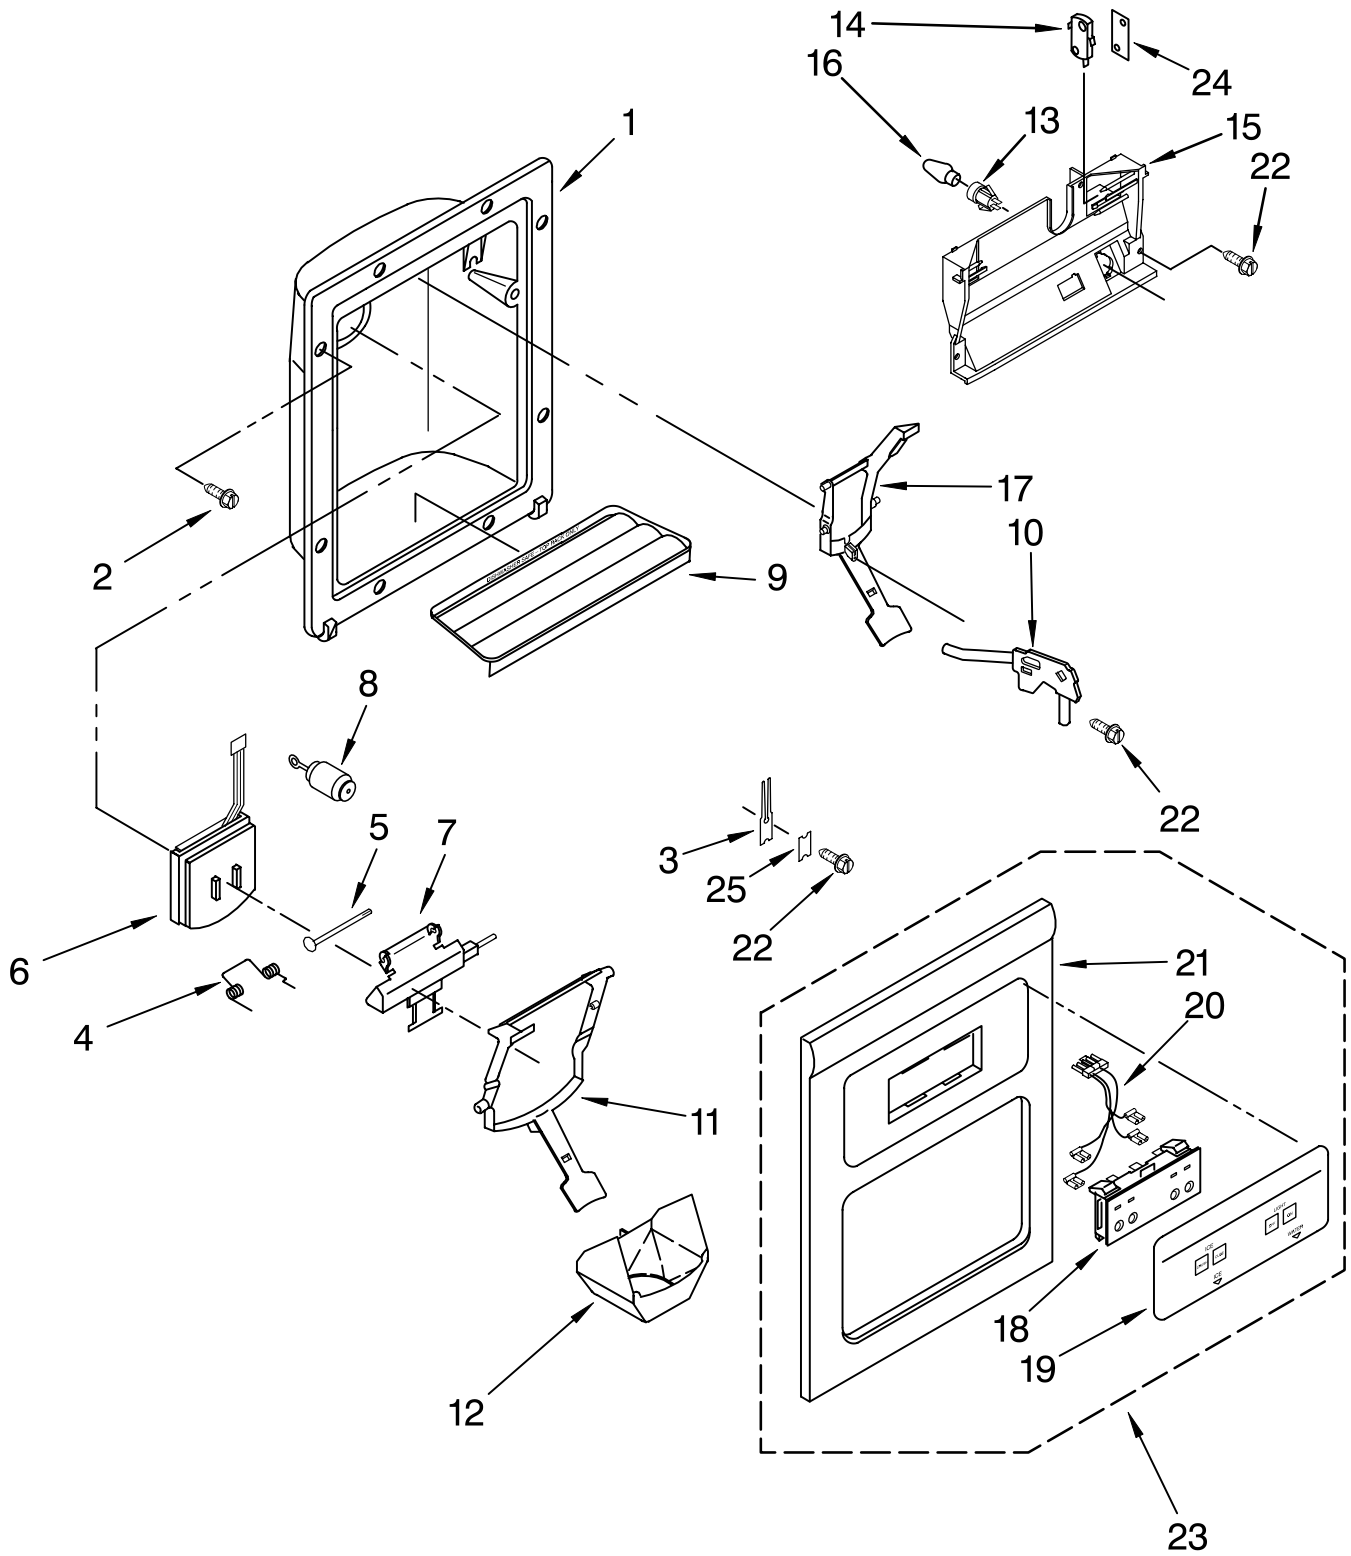

DISPENSER FRONT PARTS

For Models: RS22AQXKQ00
(White)

FOR ORDERING INFORMATION REFER TO PARTS PRICE LIST

DISPENSER FRONT PARTS

For Models: RS22AQXKQ00

(White)

Illus. No.	Part No.	DESCRIPTION
1		Housing, Dispenser (Not Serviced)
2	3196165	Screw
3	2194719	Retainer, Levers
4	2180209	Spring, Torsion
5	2196195	Pin
6	2180352	Door, Ice
7	2206423	Door Mechanism Assembly
8	2205686	Mechanism Delay
9	2206671W	Grille, Overflow White
10	2209718	Water Fitting Assembly (Includes Water Tube)
11		Lever, Ice Dispenser
	2195089W	White
12	2180224	Guide, Ice
13	2180200	Lamp Holder
14	2162361	Switch (4)
15	2183771	Bracket, Control
16	3406124	Bulb, Light
17		Lever, Water Dispenser
	2195090W	White
18		Switch Assembly (Not Available, Order #23)
19		Overlay, Front Cover (Not Available, Order #23)
20	2196198	Wire Assembly
21		Front Cover, Housing (Not Available, Order #23)
22	489000	Screw
23		Front Cover Assembly (Includes Items 18, 19, 20 & 21)
	2207283W	White
24	625834	Spacer, Switch (2)
25	2195051	Strain Relief

FOR ORDERING INFORMATION REFER TO PARTS PRICE LIST