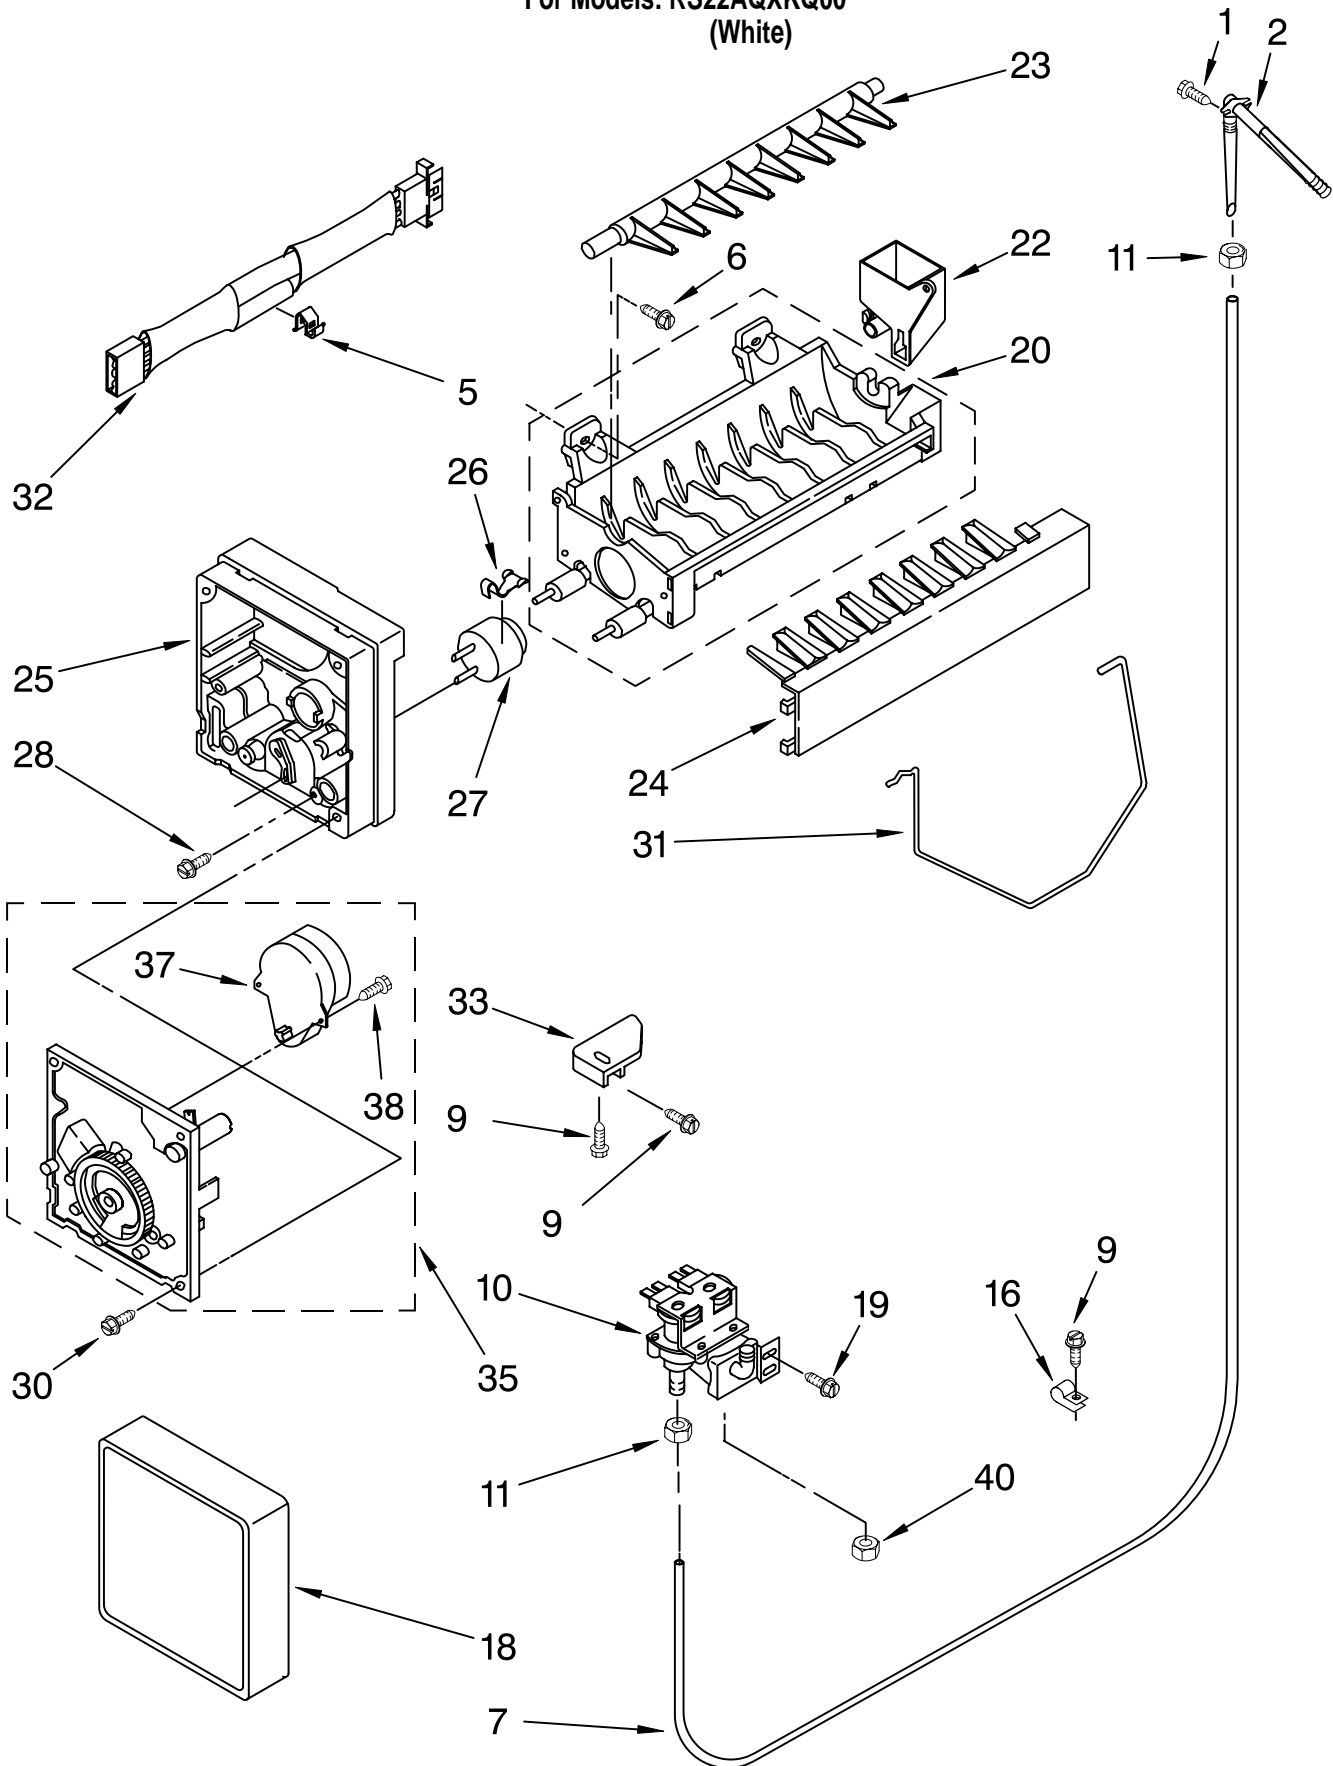

ICEMAKER PARTS

For Models: RS22AQXKQ00

(White)

FOR ORDERING INFORMATION REFER TO PARTS PRICE LIST

ICEMAKER PARTS

For Models: RS22AQXKQ00

(White)

Illus. No.	Part No.	DESCRIPTION
1	489084	Screw
2	2196157	Fitting, Water Tube
5	628379	Clip, Fuse
6	488208	Screw
7	2181943	Tube, Water
9	489478	Screw
10	2188542	Valve, Solenoid
11	627018	Nut, Compression
16	489385	Clamp, Tube
18	2174155	Cover
19	488649	Screw
20	628315	Mold & Heater Assembly (Also Order 542638 Silicone Grease)
22	628356	Fill Cup
23	2194711	Ejector
24	2182124	Ice Striper
25	2194712	Support
26	627796	Retainer, Thermostat
27	628397	Thermostat (Also Order 542369 Cement Alumilastic)
28	489322	Screw
30	489276	Screw
31	2171593	Shut Off Arm
32	628256	Harness, Wiring
33	628320	Bracket
35	628399	Module Assembly (Includes Items 37 & 38)
37	628398	Motor
38	489136	Screw
40	1129179	Nut, Compression
100	4317943	Complete Ice maker Assembly