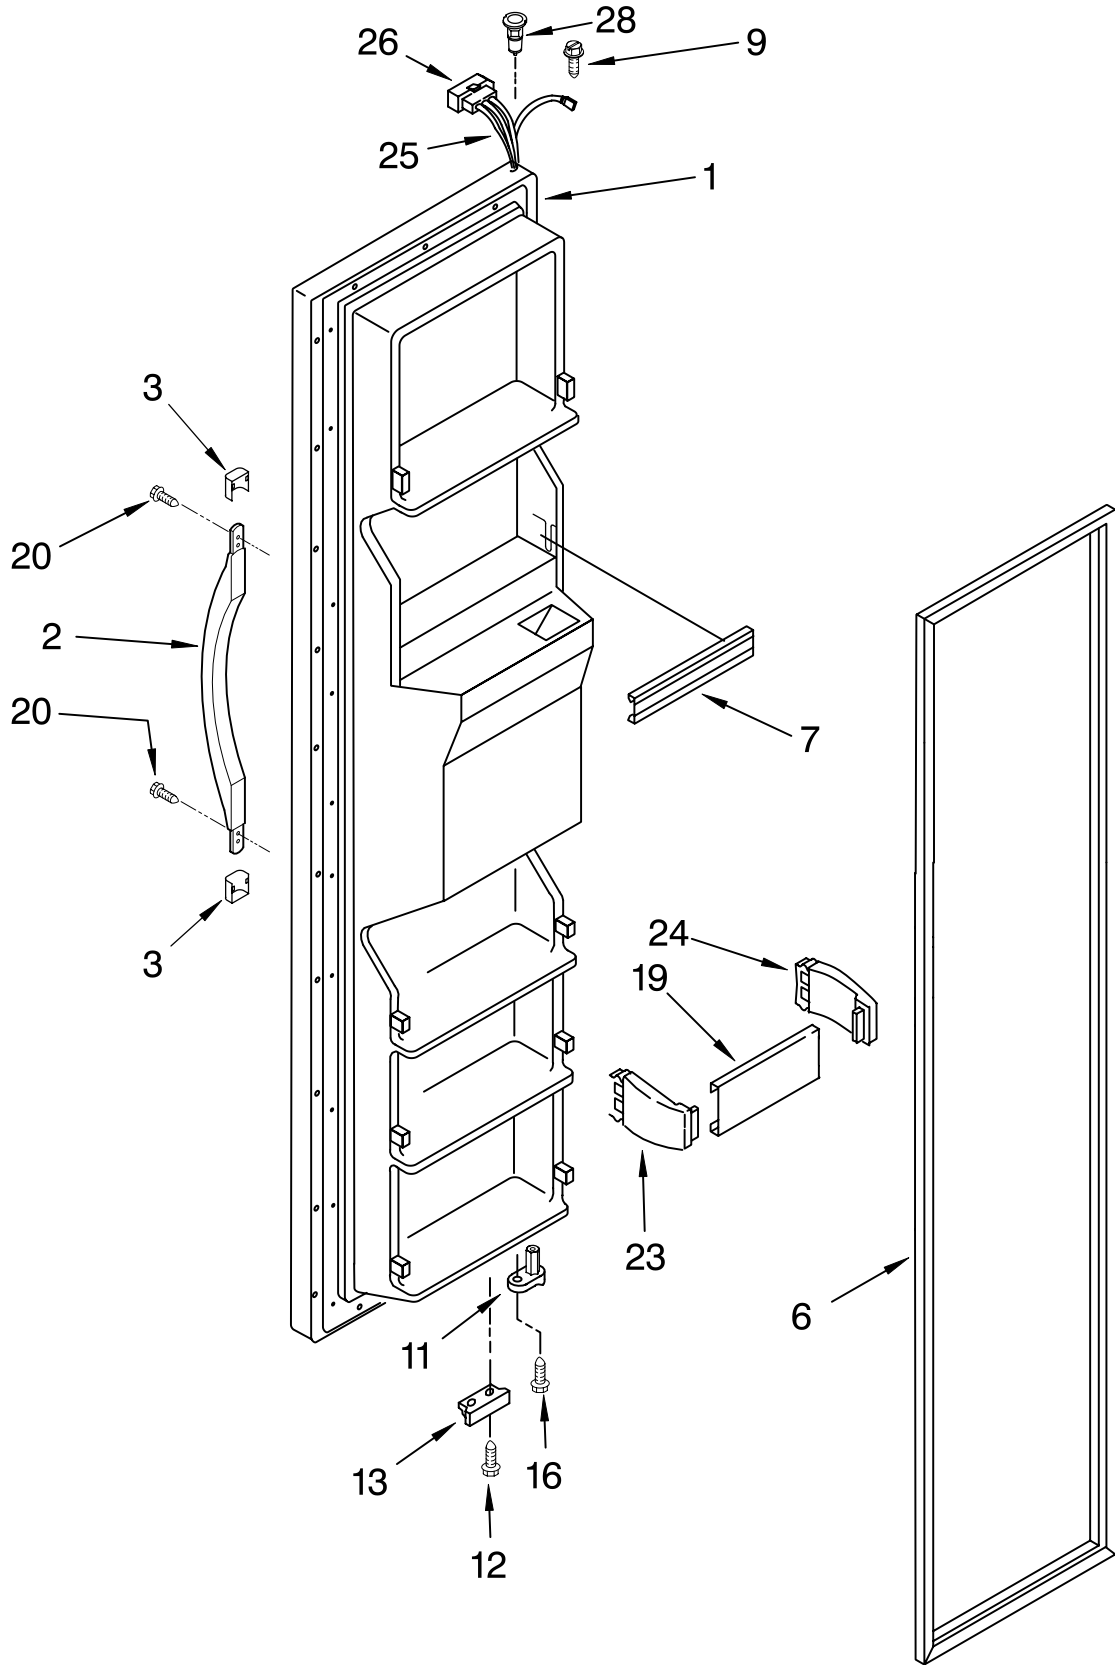

FREEZER DOOR PARTS

For Models: RS22AQXKQ00

(White)

FOR ORDERING INFORMATION REFER TO PARTS PRICE LIST

FREEZER DOOR PARTS

For Models: RS22AQXKQ00

(White)

Illus. No.	Part No.	DESCRIPTION
1	2216818W	Freezer Door White (Includes Item #6 And Dispenser Front Parts)
2	2186649W	Handle, Center White
3	2193353W	Handle, Trim White
6	2159072	Door, Gasket Magnetic (Service)
7	2209680	Trim, Door Shelf
9	8281149	Screw
11	2182179	Door Closer, Upper Cam
12	489420	Screw
13	2206629	Bracket, Door Stop
16	3400012	Screw
19	2195919	Door, Shelf (4)
20	489491	Screw
23	2195917	End Cap (Left)
24	2195916	End Cap (Right)
25	2206602	Wire Assembly
26	2154473	Connector
28	2182181	Thimble-Top

FOR ORDERING INFORMATION REFER TO PARTS PRICE LIST