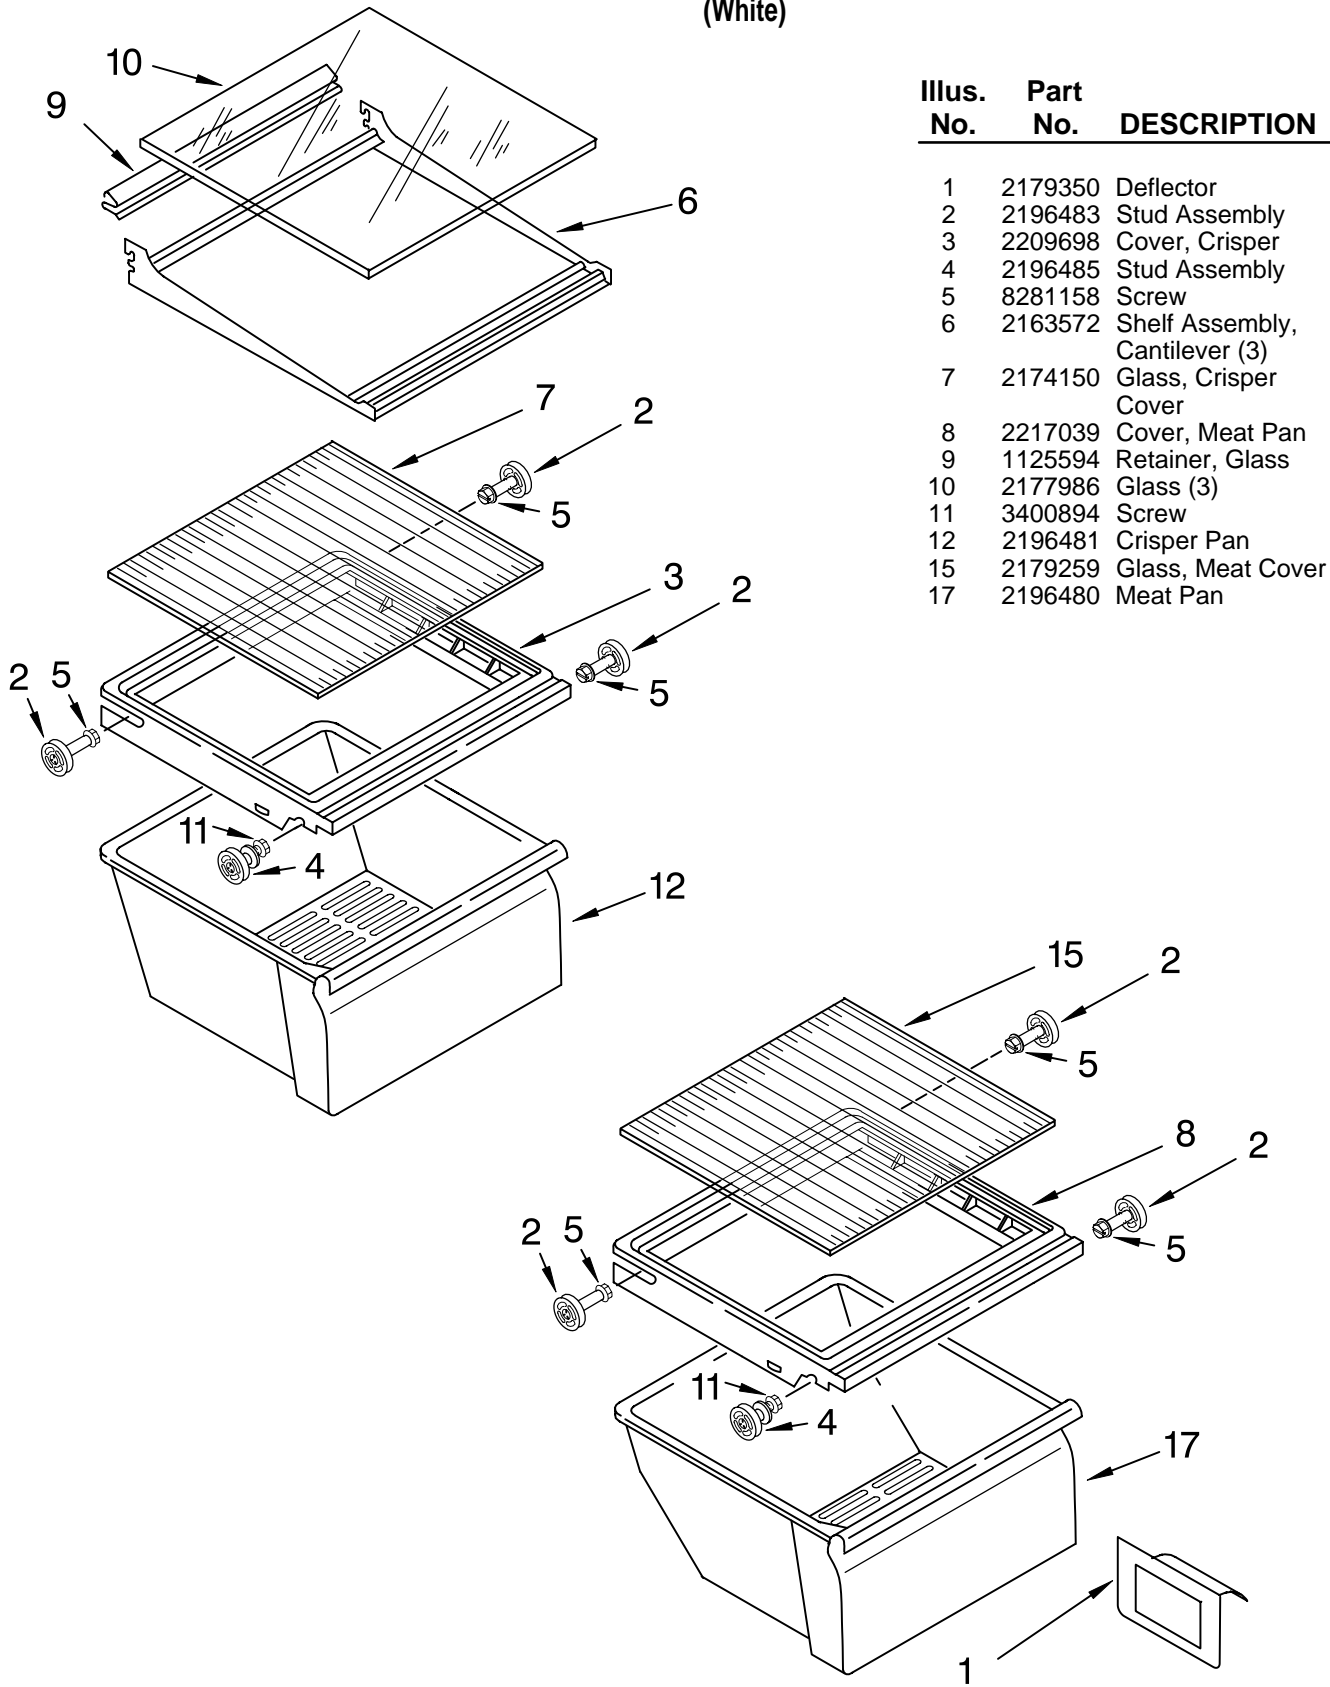

FOR ORDERING INFORMATION REFER TO PARTS PRICE LIST

REFRIGERATOR LINER PARTS

For Models: RS22AQXKQ00

(White)

Illus. No.	Part No.	DESCRIPTION
------------	----------	-------------

- | | | |
|----|---------|--------------------------------|
| 1 | | Liner (Not A Serviceable Part) |
| 2 | 2194744 | Escutcheon, Meat Pan Control |
| 3 | 2182757 | Slide Meat Pan Control |
| 4 | 2182147 | Louver |
| 7 | 2205813 | Strap |
| 10 | 2206270 | Ladder, Shelf |
| 11 | 486298 | Screw (2) |
| 22 | 1123919 | Bracket Retainer |
| 23 | 489290 | Screw, (2) |
| 24 | 2209753 | Air Diffuser Assembly |
| 25 | 2152019 | Air Diffuser Cover |
| 26 | 2150331 | Cover, Conduit |
| 27 | 487539 | Screw |
| 29 | 2162085 | Socket |
| 30 | 842534 | Clip, Air Duct |
| 31 | 2209687 | Reservoir |
| 32 | 488280 | Screw |
| 33 | 527949 | Light Bulb |
| 34 | 2206269 | Light Lens |

FOR ORDERING INFORMATION REFER TO PARTS PRICE LIST

REFRIGERATOR SHELF PARTS

For Models: RS22AQXKQ00

(White)

Illus. No.	Part No.	DESCRIPTION
1	2179350	Deflector
2	2196483	Stud Assembly
3	2209698	Cover, Crisper
4	2196485	Stud Assembly
5	8281158	Screw
6	2163572	Shelf Assembly, Cantilever (3)
7	2174150	Glass, Crisper Cover
8	2217039	Cover, Meat Pan
9	1125594	Retainer, Glass
10	2177986	Glass (3)
11	3400894	Screw
12	2196481	Crisper Pan
15	2179259	Glass, Meat Cover
17	2196480	Meat Pan