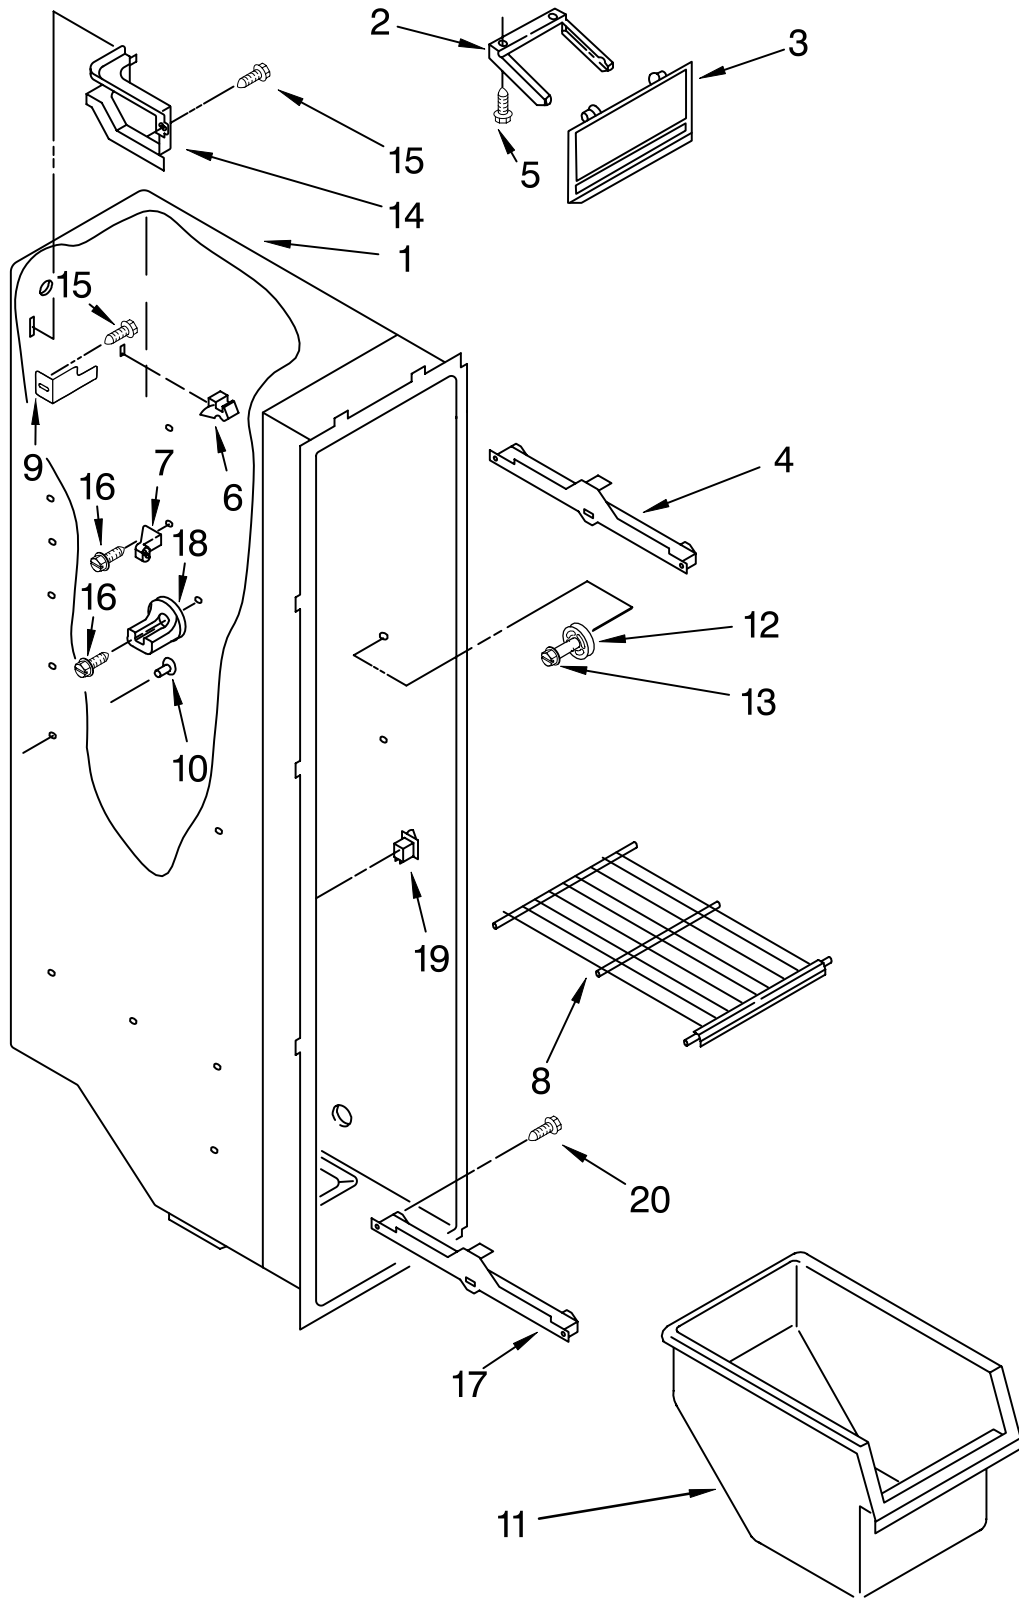

FREEZER LINER PARTS

For Models: RS22AQXKQ00

(White)

FOR ORDERING INFORMATION REFER TO PARTS PRICE LIST

FREEZER LINER PARTS

For Models: RS22AQXKQ00

(White)

Illus. No.	Part No.	DESCRIPTION
1		Liner (Not A Seviceable Part)
2	1115380	Slide, Ice Door
3	2171712	Door, Ice Compartment
4		Slide, Container
	1119293	Right Side
	1119237	Left Side
5	489478	Screw
6	842534	Clip, Air Duct (2)
7	2196206	Support, Stud
8	2174265	Shelf, Large (2)
	2174249	Shelf, Small (1)
9	2209674	Bracket, Fill Tube
10	2176134	Grommet
11	2216111	Bin, Freezer
12	2196483	Stud Assembly
13	8281158	Screw
14	2155572	Wiring Cover
15	489355	Screw
16	3400893	Screw
17		Slide, Freezer Bin
	2181760	Right Side
	2181759	Left Side
18	2196207	Stud, Rear
19	1115373	Switch, Rocker Arm
20	489100	Screw

FOR ORDERING INFORMATION REFER TO PARTS PRICE LIST