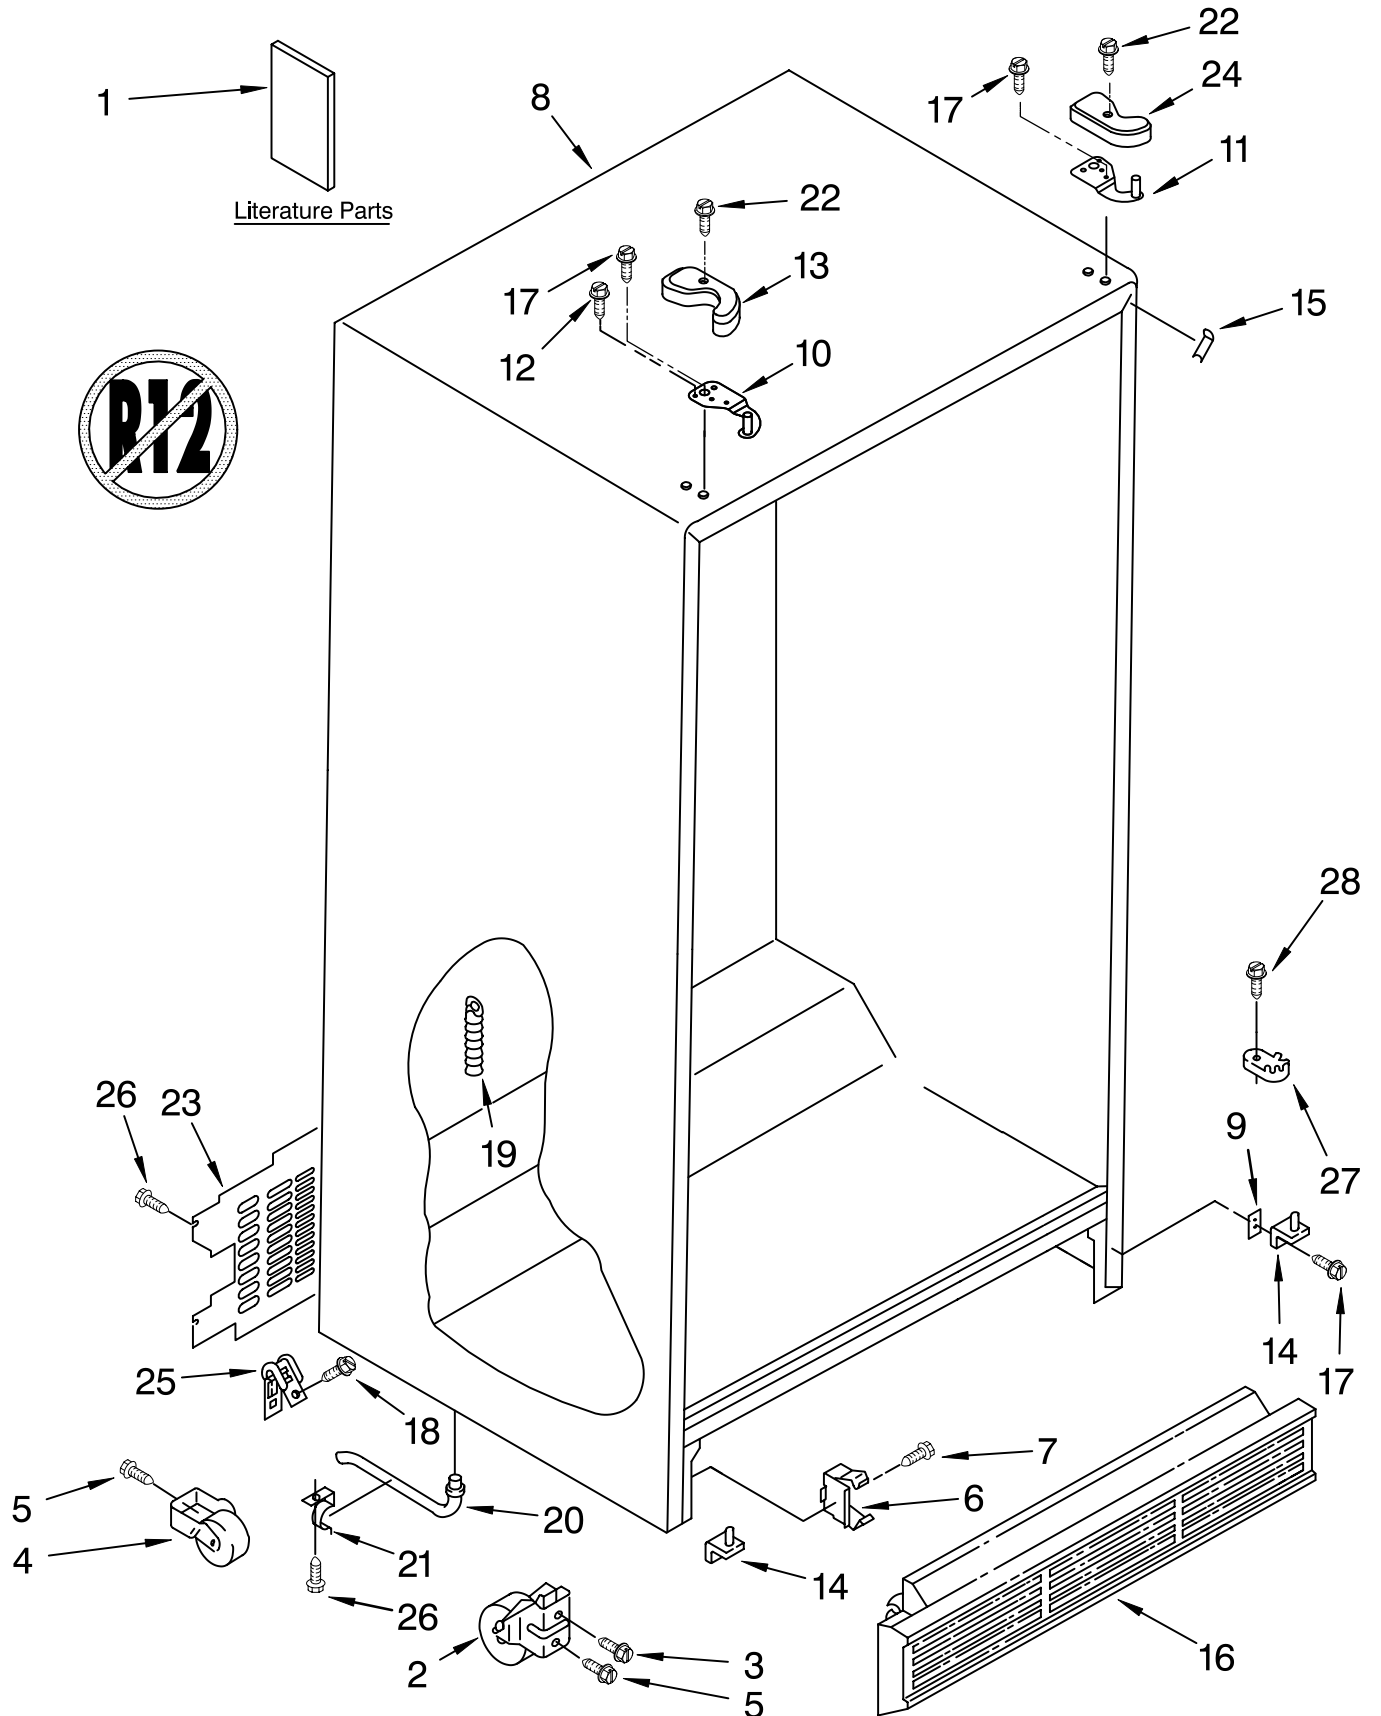

CABINET PARTS
For Models: RS22AQXKQ00
(White)

REFRIGERATOR

FOR ORDERING INFORMATION REFER TO PARTS PRICE LIST

CABINET PARTS

For Models: RS22AQXKQ00

(White)

Illus. No.	Part No.	DESCRIPTION
1		LITERATURE PARTS
	LIT2216553	Use & Care Guide
	LIT2216709	Service & Wiring Sheet
	LIT2219957	Energy Guide
	LIT628370	Modular Icemaker Service Sheet
2	2174748	Front Roller (2)
3	3400517	Screw
4	2196236	Roller (Rear) (2)
5	489427	Screw
6	2155013	Clip, Grille
7	489478	Screw
8		Cabinet (Not A Serviceable Part)
9	2209697	Shim
10	2203770	Hinge Top, FC
11	2203771	Hinge Top, RC
12	8281149	Screw
13		Hinge Cover, FC
	2203407W	White
14	2217075	Hinge Bottom (2)
15		Filler, Wrapper
	2196094	White
16		Grille
	2198469W	White
17	489497	Screw
18	489464	Screw
19	940139	Drain Fitting
20	1108438	Extension Tube
21	1108439	Clip, Drain Tube
22	8281227	Screw
23	2204202	Cover, Unit
24		Hinge Cover, RC
	2203408W	White
25	549193	Clamp, Service Cord
26	489084	Screw
27	2155311	Door Closer, Lower Cam (2)
28	489483	Screw

FOR ORDERING INFORMATION REFER TO PARTS PRICE LIST

REFRIGERATOR LINER PARTS

For Models: RS22AQXKQ00

(White)

Illus. No.	Part No.	DESCRIPTION
------------	----------	-------------

- | | | |
|----|---------|--------------------------------|
| 1 | | Liner (Not A Serviceable Part) |
| 2 | 2194744 | Escutcheon, Meat Pan Control |
| 3 | 2182757 | Slide Meat Pan Control |
| 4 | 2182147 | Louver |
| 7 | 2205813 | Strap |
| 10 | 2206270 | Ladder, Shelf |
| 11 | 486298 | Screw (2) |
| 22 | 1123919 | Bracket Retainer |
| 23 | 489290 | Screw, (2) |
| 24 | 2209753 | Air Diffuser Assembly |
| 25 | 2152019 | Air Diffuser Cover |
| 26 | 2150331 | Cover, Conduit |
| 27 | 487539 | Screw |
| 29 | 2162085 | Socket |
| 30 | 842534 | Clip, Air Duct |
| 31 | 2209687 | Reservoir |
| 32 | 488280 | Screw |
| 33 | 527949 | Light Bulb |
| 34 | 2206269 | Light Lens |