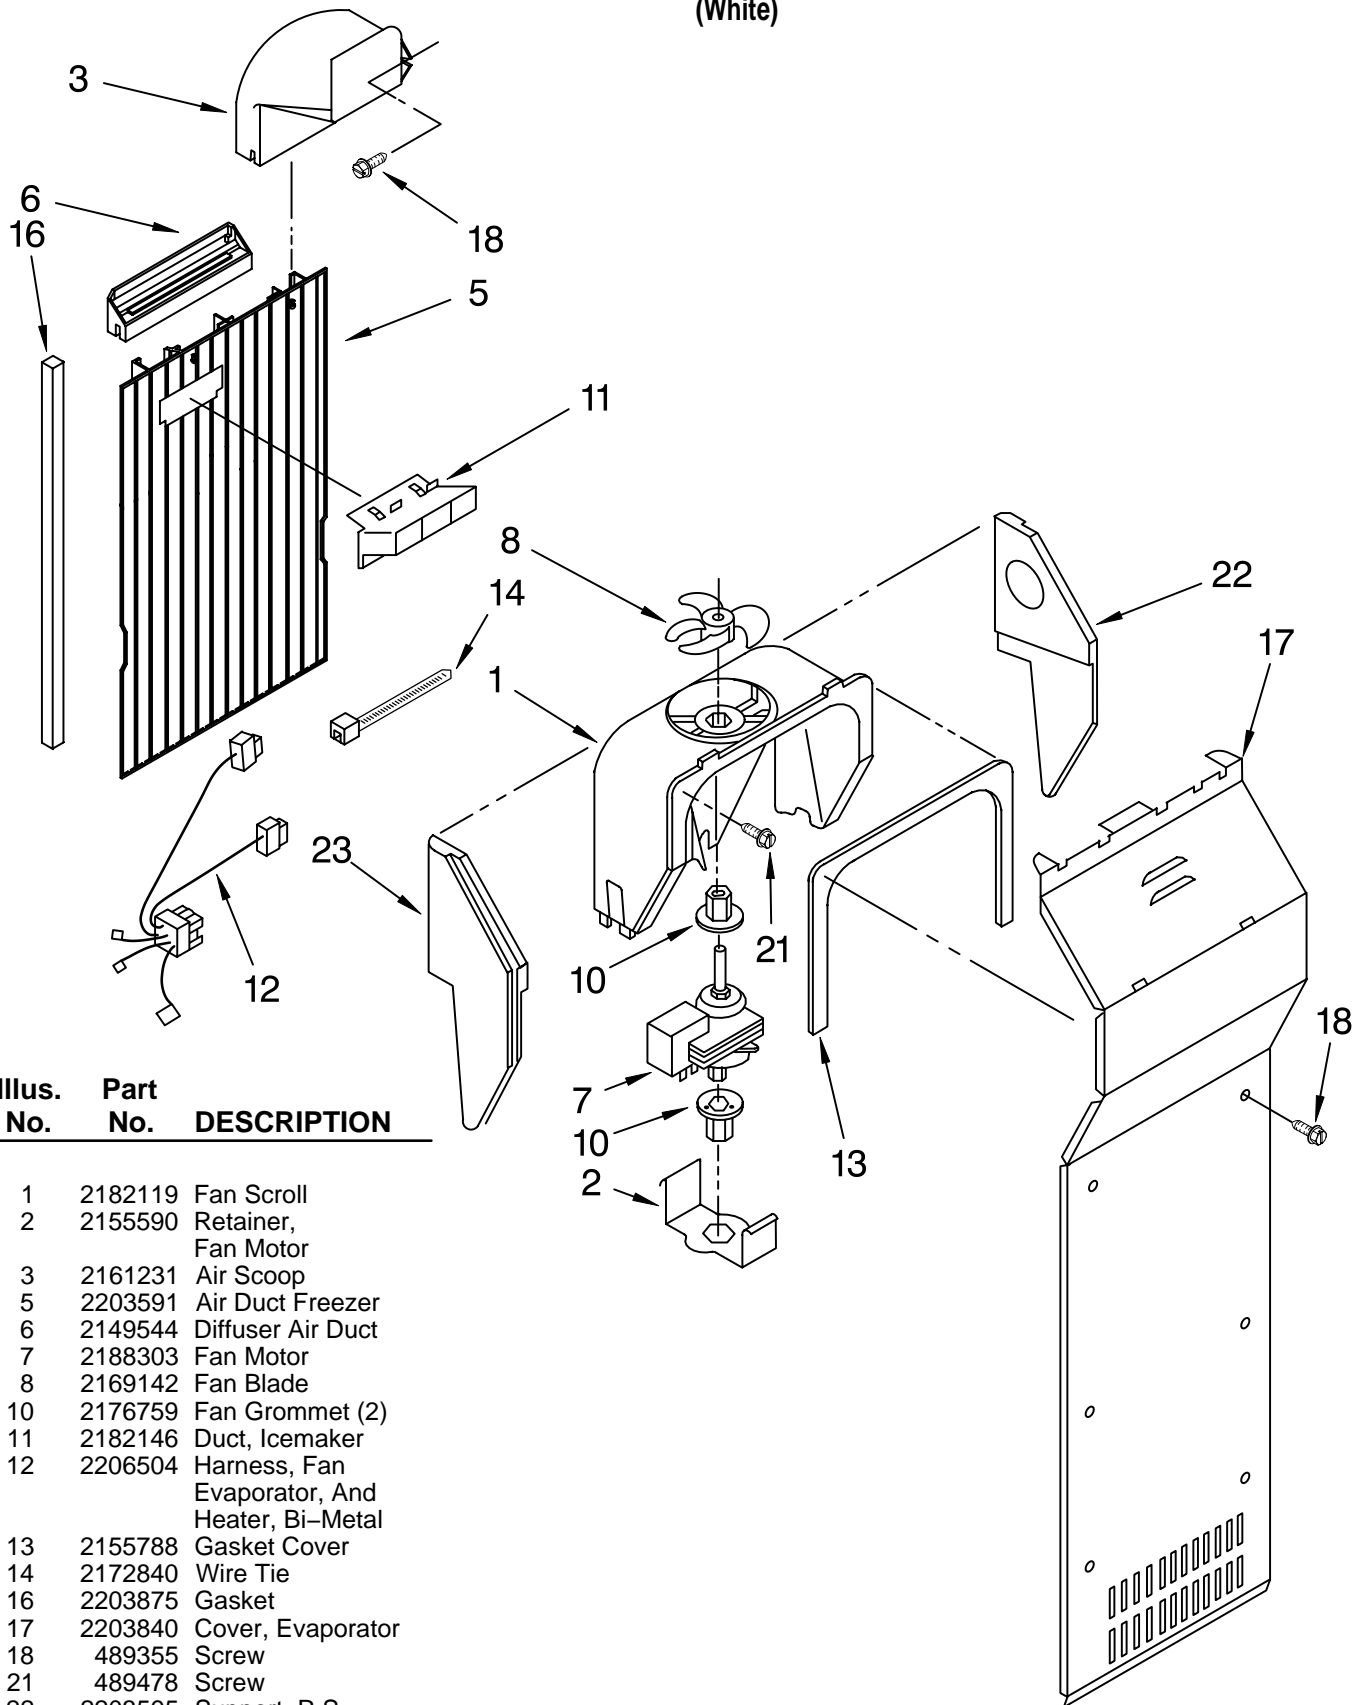

AIR FLOW PARTS

For Models: RS22AQXKQ00

(White)

Illus. No.	Part No.	DESCRIPTION

1	2182119	Fan Scroll
2	2155590	Retainer, Fan Motor
3	2161231	Air Scoop
5	2203591	Air Duct Freezer
6	2149544	Diffuser Air Duct
7	2188303	Fan Motor
8	2169142	Fan Blade
10	2176759	Fan Grommet (2)
11	2182146	Duct, Icemaker
12	2206504	Harness, Fan Evaporator, And Heater, Bi-Metal
13	2155788	Gasket Cover
14	2172840	Wire Tie
16	2203875	Gasket
17	2203840	Cover, Evaporator
18	489355	Screw
21	489478	Screw
22	2203595	Support, R.S
23	2203596	Support, L.S

FOR ORDERING INFORMATION REFER TO PARTS PRICE LIST