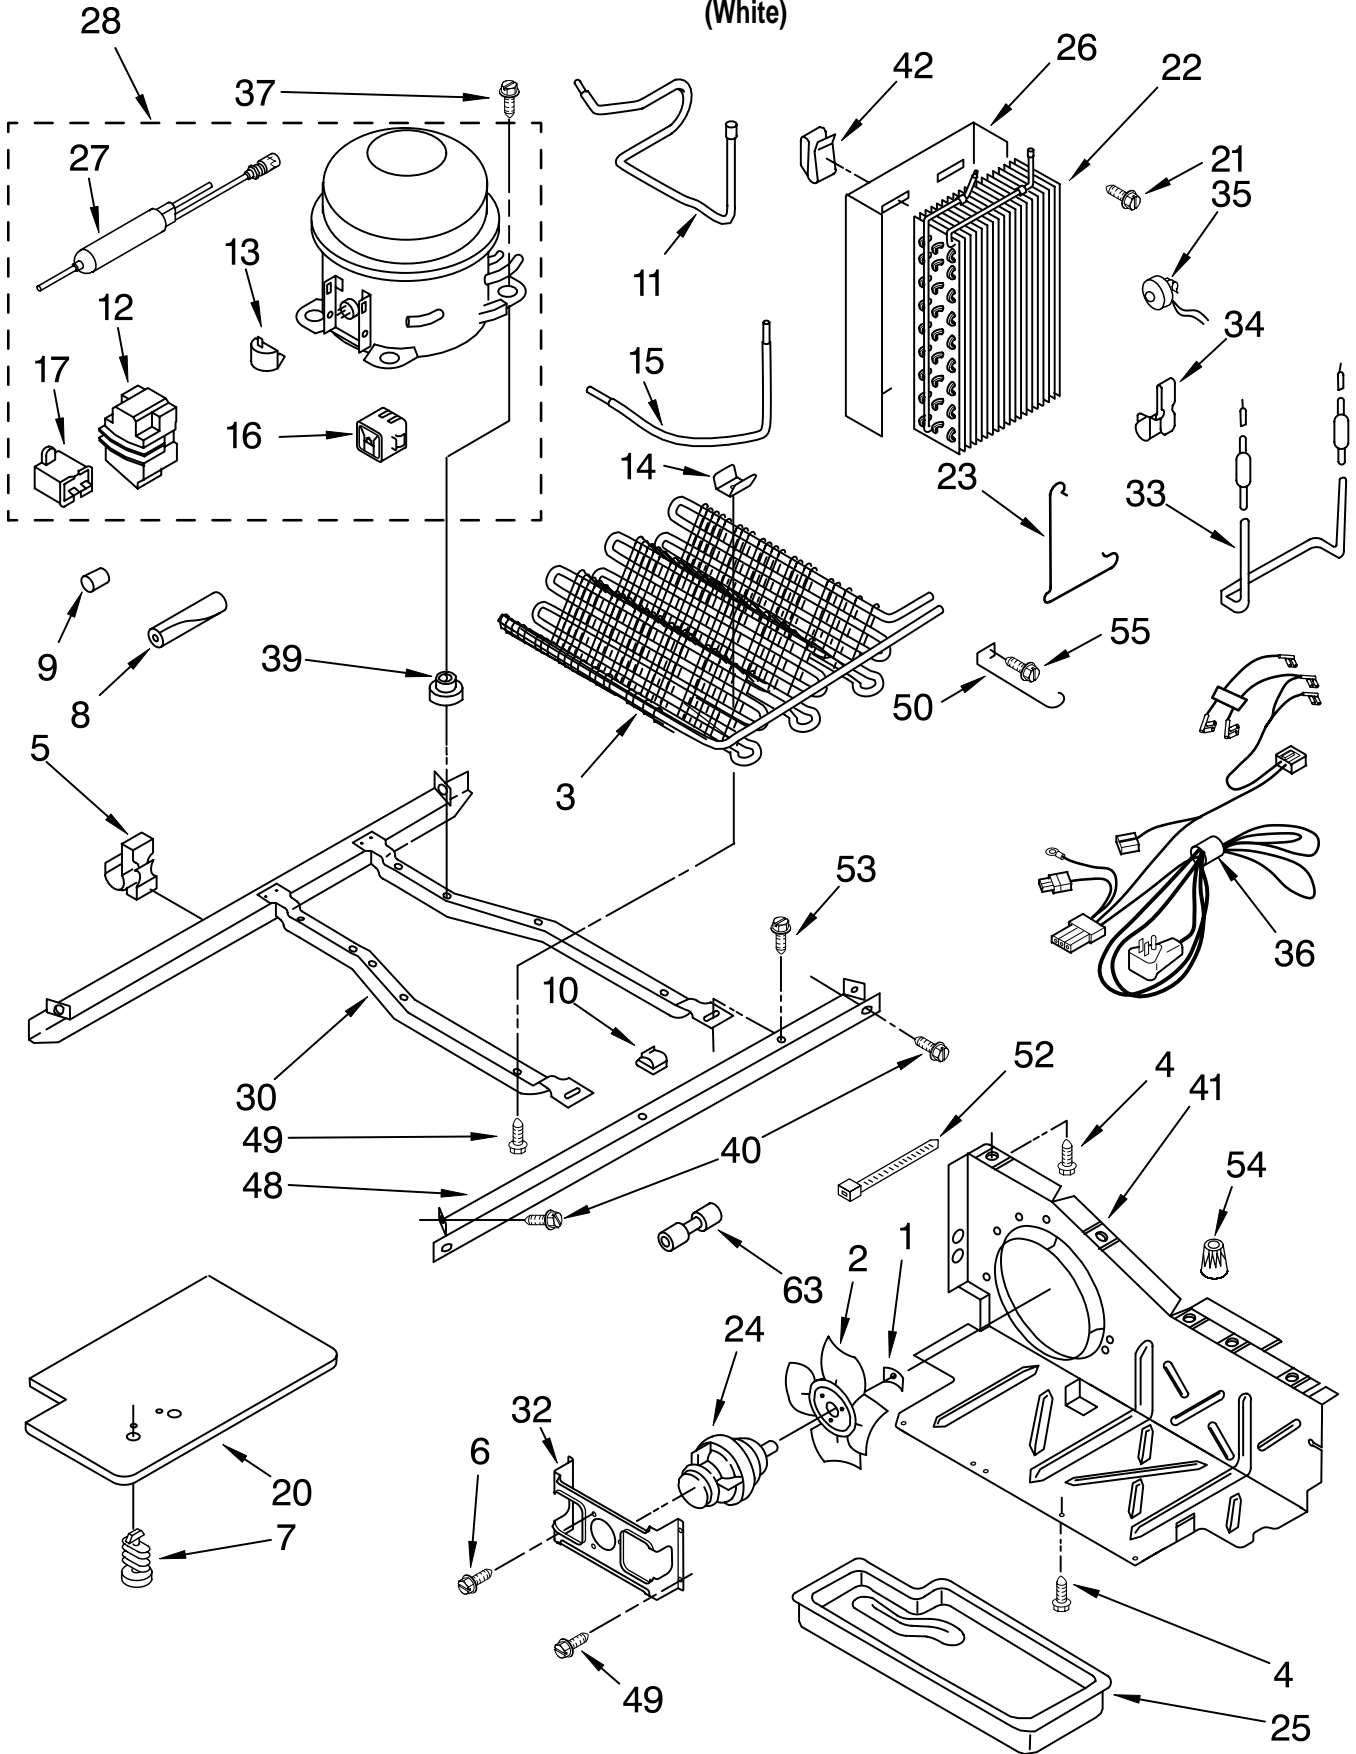

UNIT PARTS

For Models: RS22AQXKQ00
(White)

FOR ORDERING INFORMATION REFER TO PARTS PRICE LIST

UNIT PARTS

For Models: RS22AQXKQ00
(White)

Illus. No.	Part No.	DESCRIPTION
1	486692	Speed Nut
2	2190685	Fan, Blade
3	2204484	Condenser Assembly
4	489464	Screw
5	2208280	Clip, Wire
6	489099	Screw
7	489396	Clip
8	2161302	Sleeve
9	2158826	Dampner
10	934011	Clip, Tube (2)
11	2204238	Tube Suction
12	4387731	Cover (Service Compressor Only)
13	4387767	Overload (Service, Includes Relay)
14	2216914	Clip, Condenser
15	2211760	Tube, Condenser to Heat Loop
16	2216722	Start-Device, Combination (Start Relay and Overload) for Production Compressor Only
17	4387764	Capacitor (Service Compressor Only)
20	2182057	Unit Cover, Bottom
21	489478	Screw
22	2164518	Evaporator

Illus. No.	Part No.	DESCRIPTION
23	2161324	Clamp
24	2188537	Fan, Motor
25	1105523	Tray, Evaporator
26	2149293	Heat Shield
27	2199167	Drier
28	2212191	Compressor (Includes Items 12, 13, 15, 17, 27 & 38) (Also Order 876765 Tube Kit)
30	2160501	Unit Mounting Frame
32	2181929	Fan, Motor Bracket
33	2188174	Heater, Defrost
34	2161330	Clip
35	2196155	Bi-Metal, Defrost
36	2216405	Unit, Harness
37	489473	Screw
39	2183042	Grommet (4)
40	489340	Screw
41	2196202	Air Baffle
42	2155547	Clip, Heat Shield
48	2149717	Unit Mounting Rail
49	8281232	Screw
50	1105612	Guard, Fan
52	2172840	Strap
53	489427	Screw
54	850145	Wire Connector
55	488649	Screw
63	2209709	Union

Illus. No.	Part No.	DESCRIPTION
Following Parts Not Illustrated and Optional Parts Not Included		

978025	Valve, Access (1/4")
978026	Valve, Access (5/16")
978027	Valve, Access (3/8")
978028	Valve, Access (1/2")
978029	Valve, Access (5/8")
978030	Valve, Access (3/4")
876764	Valve, Access (3/16")

REFRIGERANT CHARGE

5.0 oz.
(R-134A)